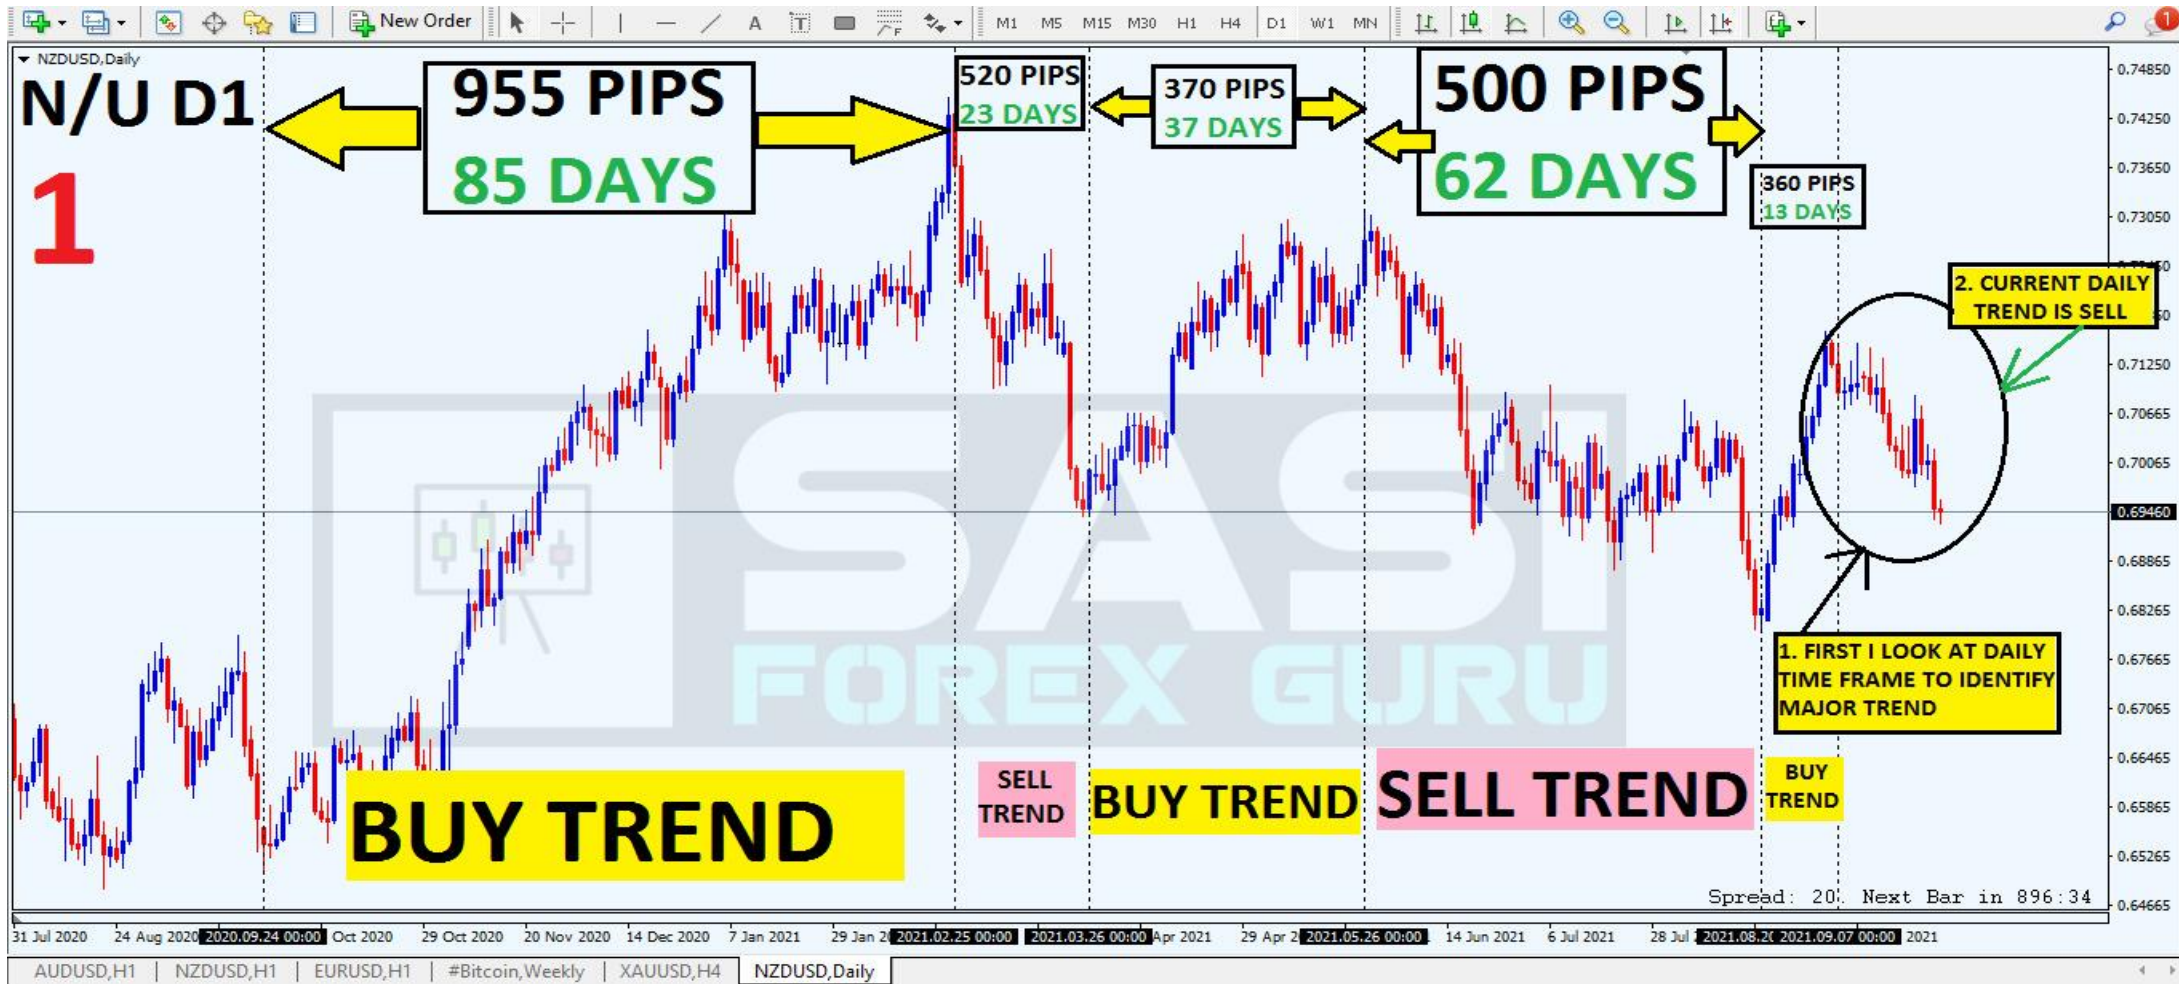

WE GENERATE JACKPOT ENTRY SIGNAL THROUGH TECHNICAL & FUNDAMENTAL ANALYSIS. THIS "JACKPOT ENTRY SIGNAL" GIVE YOU A SPECIAL OPPORTUNITY TO PUT BIG LOT SIZE FOR EACH ENTRY. HOWEVER WE ONLY RECOMMEND DO NOT RISK MORE THAN 5% CAPITAL FOR EACH JACKPOT SIGNAL.

HERE THE PROCESS OF HOW WE GENERATE JACKPOT SIGNAL

WE HAVE TESTED THIS JACKPOT STRATEGY USING OUR OWN INDICATOR THAT USED MORE THAN 10 YEARS. THIS JACKPOT SIGNAL ONLY AVAILABLE FOR 1 YEAR SUBSCRIBERS.