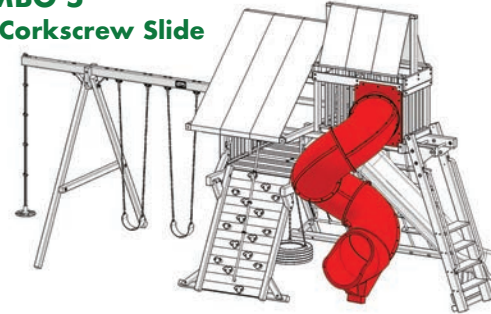

# Your Playset

Customizable to provide hours of inspired play in the safety and privacy of your own backyard.

**STEP 3**  
CHOOSE A COMBINATION

**COMBO 1**  
Base and Slide

**COMBO 2**  
Add Swing Beam

**COMBO 3**  
Add Monkey Bars

**COMBO 4**  
Add Sky Loft

**COMBO 5**  
Add Extreme Corkscrew Slide

**STEP 4**  
CHOOSE OPTIONS

SEE ALL OPTIONS ON PAGES 42-47

**DELUXE GLIDER**

**FULL BUCKET SWING**

**DAY DREAMER SWING**

**PREMIER PICNIC TABLE**