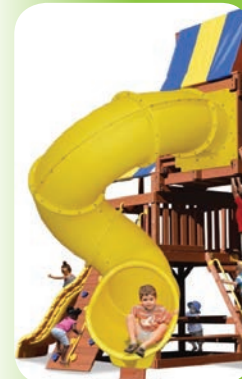

EXTREME CORKSCREW SLIDE

SEE ALL OPTIONS
STARTING ON PAGE 42