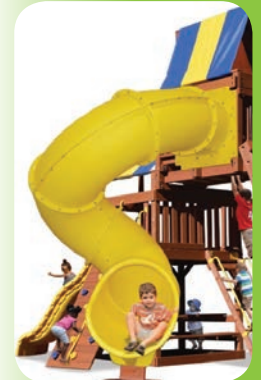

**NEW**

**13c Original Fort Combo 2 XL**

L 20.5' x W 16' x H 11'

**ADD-ONS INCLUDED:**

- 50% Bigger Play Deck

**50% Bigger Play Deck**

**13d Original Fort Combo 2 XL with Wood Roof**

L 20.5' x W 16' x H 11'

**ADD-ONS INCLUDED:**

- 50% Bigger Play Deck
- Wood roof (replaces canopy)

**EXTRA FUN ADD-ONS AVAILABLE:**

**SKY LOFT WITH CANOPY ROOF**

**LOWER LEVEL ENCLOSURE includes floor and entry door**

**EXTREME CORKSCREW SLIDE**