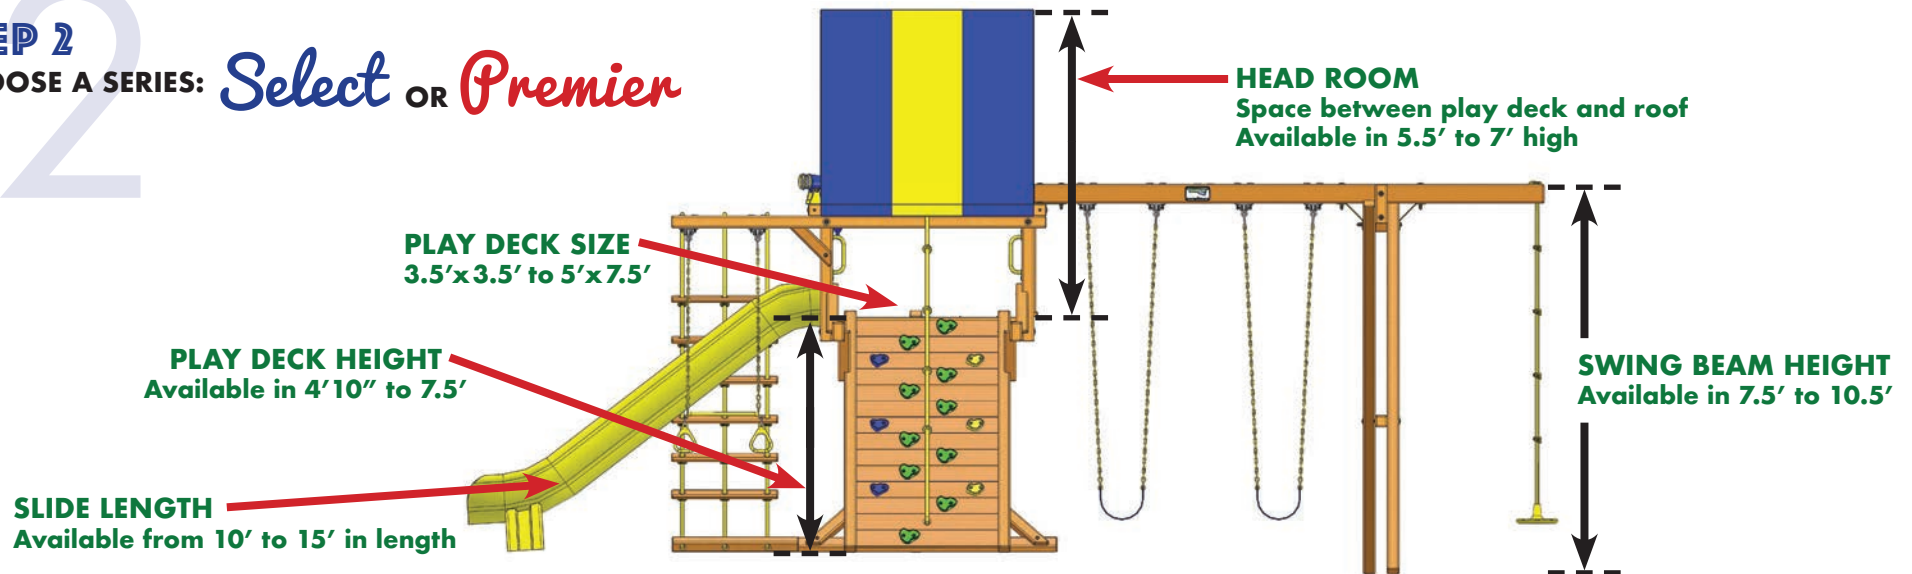

STEP 2
CHOOSE A SERIES: *Select* OR *Premier*