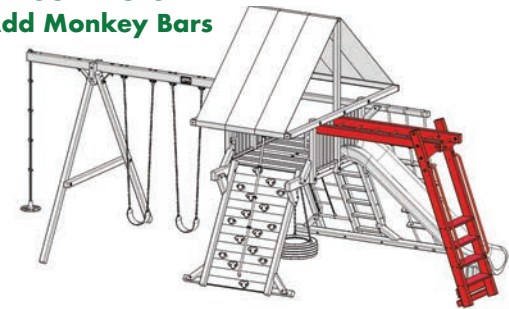

# Your Playset

Customizable to provide hours of inspired play in the safety and privacy of your own backyard.

**STEP 3**  
CHOOSE A COMBINATION

**COMBO 1**  
Base and Slide

**COMBO 2**  
Add Swing Beam

**COMBO 3**  
Add Monkey Bars

**COMBO 4**  
Add Sky Loft

**COMBO 5**  
Add Extreme Corkscrew Slide

**STEP 4**  
CHOOSE OPTIONS

SEE ALL OPTIONS ON PAGES 42-47

**DELUXE GLIDER**

**FULL BUCKET SWING**

**DAY DREAMER SWING**

**PREMIER PICNIC TABLE**