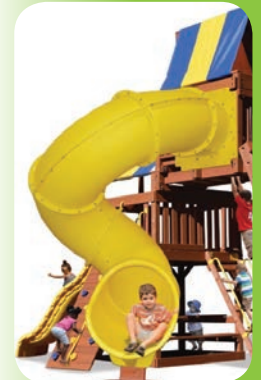

EXTREME CORKSCREW SLIDE

**31c Supreme Playcenter
Combo 2 XL**

L 26' x W 16.5' x H 13.5'

**50%
Bigger
Play Deck**

ADD-ONS INCLUDED:

- 50% Bigger Play Deck

31d Supreme Playcenter Combo 3

L 26' x W 14' x H 13.5'

ADD-ONS INCLUDED:

- Monkey bars

31e Supreme Playcenter Combo 4

L 26' x W 14' x H 14'

ADD-ONS INCLUDED:

- Monkey bars
- Sky loft with canopy roof

ADD-ONS INCLUDED:

- Monkey bars
- Sky loft with canopy roof
- Extreme corkscrew slide

**31f Supreme Playcenter
Combo 5**

L 26' x W 16' x H 14'

SEE ALL OPTIONS
STARTING ON PAGE 42