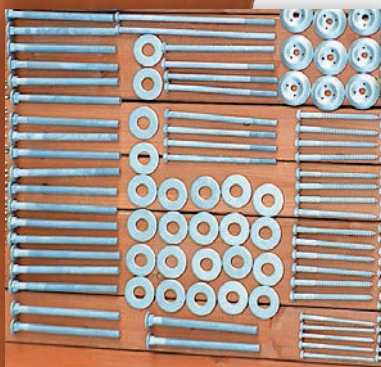

### Massive Solid Beam Construction

*Resists warping and cracking*

1. No layers of vague species of wood glued together
2. No unidentified wood wrapped in plastic that holds in moisture
3. Substantially reduces twisting and cracking
4. No hollow spots to decrease the integrity of the solid beam

### Interlocking Multi-Beam Joint Construction

*Reduces any type of dangerous sway*

1. Bolts are strategically positioned to ensure stability at every angle
2. Creates less stress on hardware
3. Less maintenance
4. More peace of mind

### Oxidized Hot Dipped Galvanized Hardware

*No rust to cut or scrape kids*

1. Three step process ensures rust and corrosion free fasteners throughout
2. Will not flake and “self repairs from scratches”
3. Aesthetically pleasing year after year
4. Half inch diameter bolts