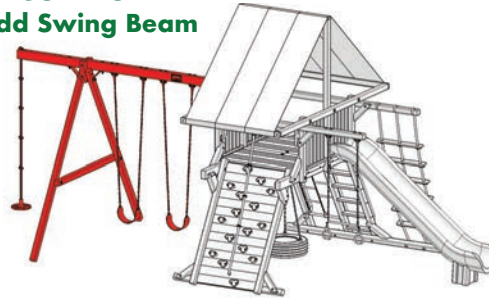

# Your Playset

Customizable to provide hours of inspired play in the safety and privacy of your own backyard.

**STEP 3**  
CHOOSE A COMBINATION

**COMBO 1**  
Base and Slide

**COMBO 2**  
Add Swing Beam

**COMBO 3**  
Add Monkey Bars

**COMBO 4**  
Add Sky Loft

**COMBO 5**  
Add Extreme Corkscrew Slide

**STEP 4**  
CHOOSE OPTIONS

SEE ALL OPTIONS ON PAGES 42-47

**DELUXE GLIDER**

**FULL BUCKET SWING**

**DAY DREAMER SWING**

**PREMIER PICNIC TABLE**