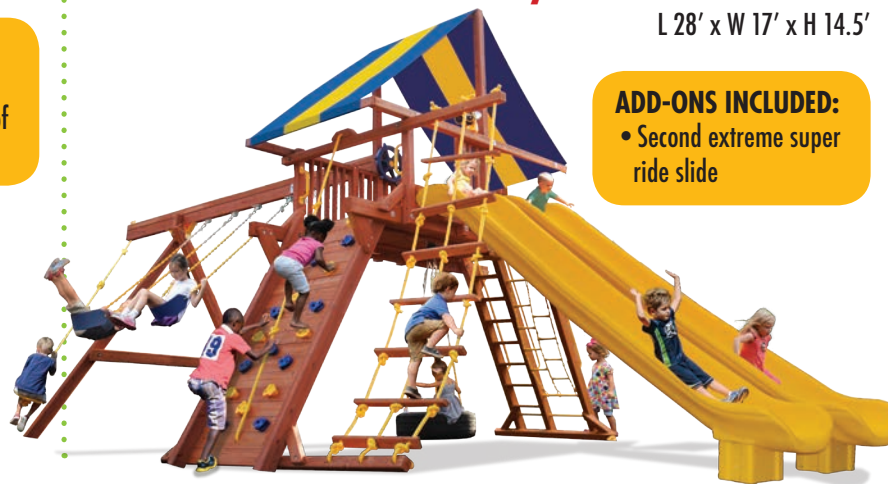

35f Extreme Playcenter Double Trouble

L 28' x W 17' x H 14.5'

ADD-ONS INCLUDED:
• Second extreme super ride slide

EXTREME CORKSCREW SLIDE

SEE ALL OPTIONS
STARTING ON PAGE 42