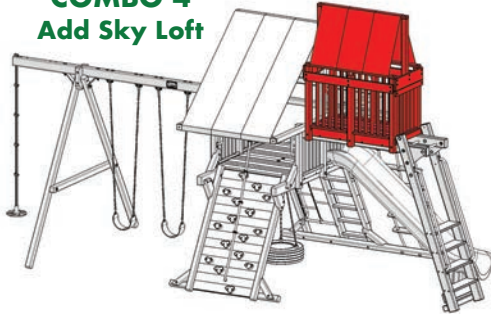

# Your Playset

Customizable to provide hours of inspired play in the safety and privacy of your own backyard.

**STEP 3**  
CHOOSE A COMBINATION

**COMBO 1**  
Base and Slide

**COMBO 2**  
Add Swing Beam

**COMBO 3**  
Add Monkey Bars

**COMBO 4**  
Add Sky Loft

**COMBO 5**  
Add Extreme Corkscrew Slide

**STEP 4**  
CHOOSE OPTIONS

SEE ALL OPTIONS ON PAGES 42-47

**DELUXE GLIDER**

**FULL BUCKET SWING**

**DAY DREAMER SWING**

**PREMIER PICNIC TABLE**