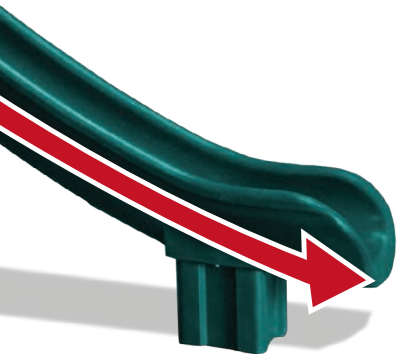

37c Turbo Deluxe Triple Shot

L 23' x W 27' x H 15'

- 3-position swing beam
- 2 belt swings
- Trapeze bar
- 2 wood roofs
- Multi-purpose picnic table
- Lower level playhouse with floor
- Café table
- Rock wall with rope
- 2 step ladders with handrails
- Deluxe monkey bars
- Sky loft with wood roof
- Wood bridge
- 2 ship's wheels
- Safety handles
- Loft step
- 3 turbo slides