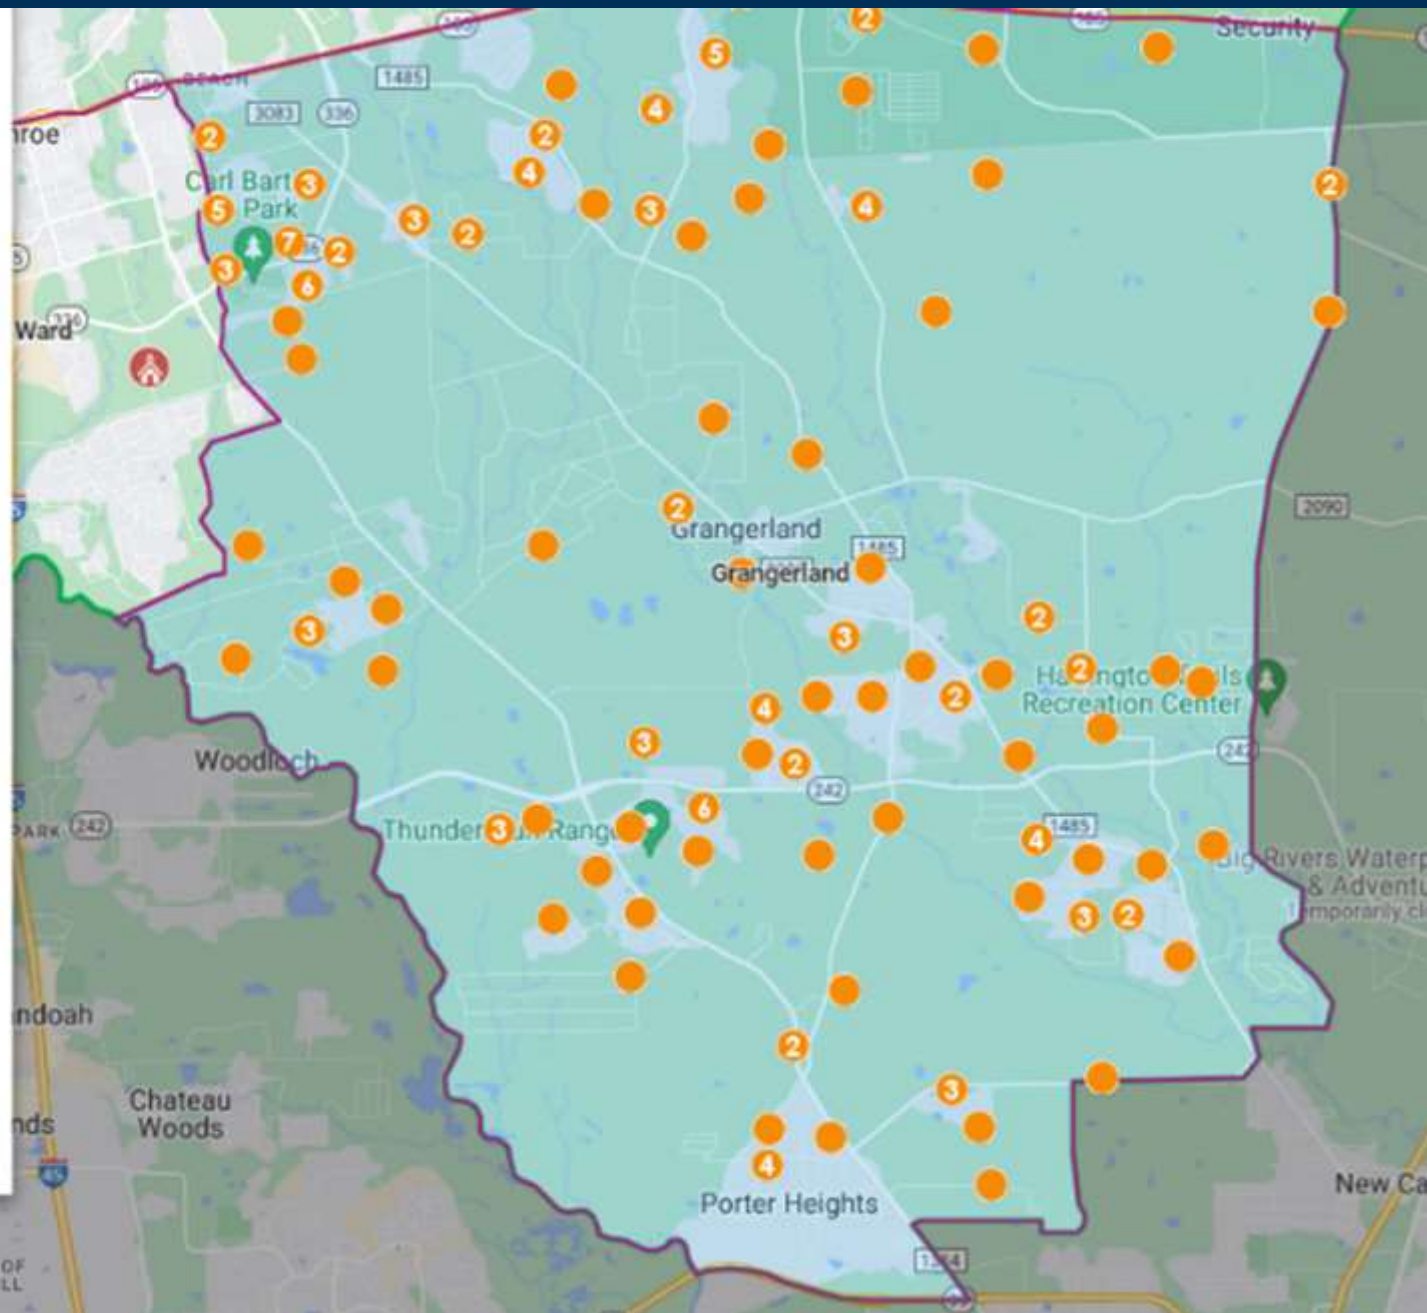

View Statistics

Click on any unit to view statistics.

Grangerland

Total Active

308	160	Members ?
39	25	Melchizedek Priesthood Holders paying a full-tithe ?
12 : 1		Ratio ?
56	2	Prospective Elders
125	61	Adult Female Members
9	9	Young men
9	7	Young women
51	37	Children

[View Fewer Statistics](#)

Done