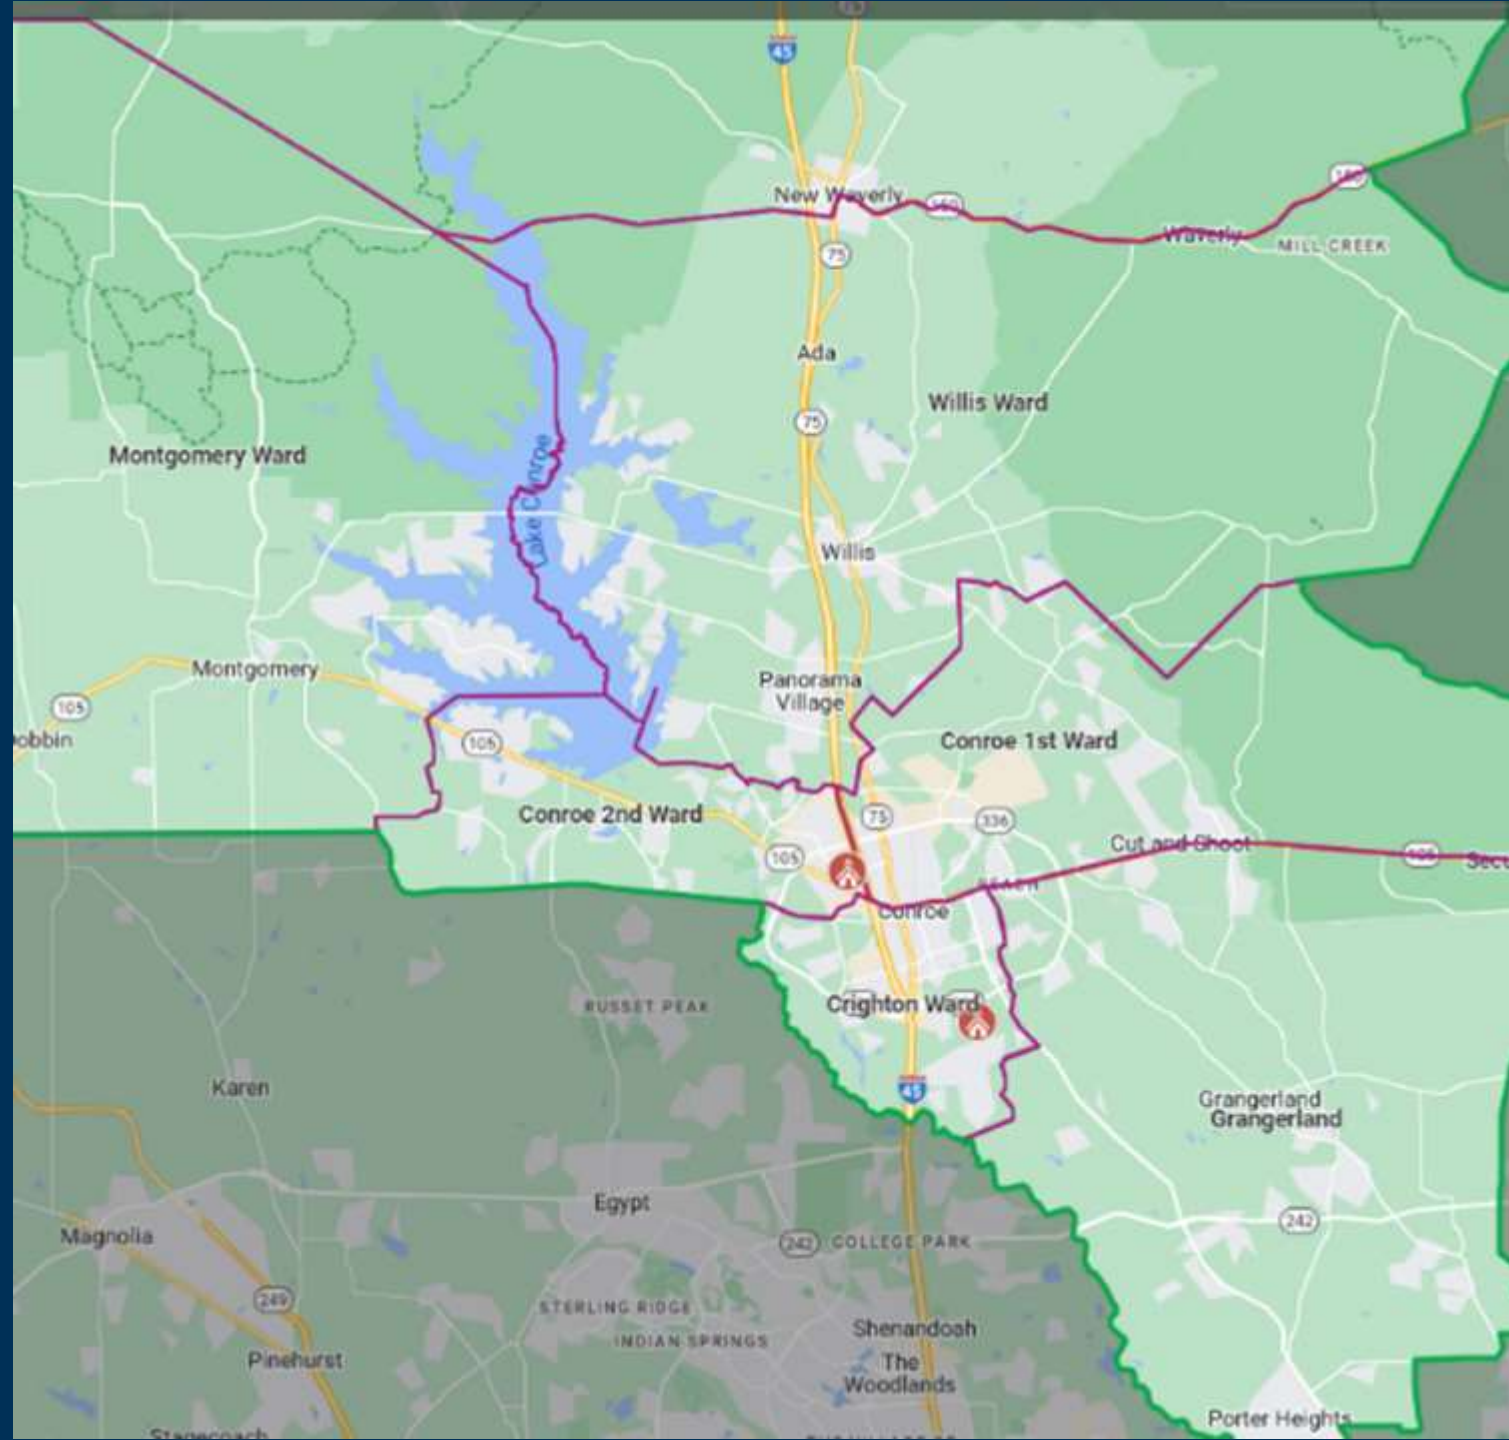

Conroe 2nd Ward (move)

Montgomery Ward

Willis Ward

FamilySearch Center

Timing

- Unit membership changes will take place by Dec 29, but will continue to meet as presently constituted thru Sun., Dec 31
- First meeting of the new units in their assigned locations per a new-year schedule (tbd) will take place January 7, 2024
- Required ward leadership changes will be sustained in individual units during the month of December