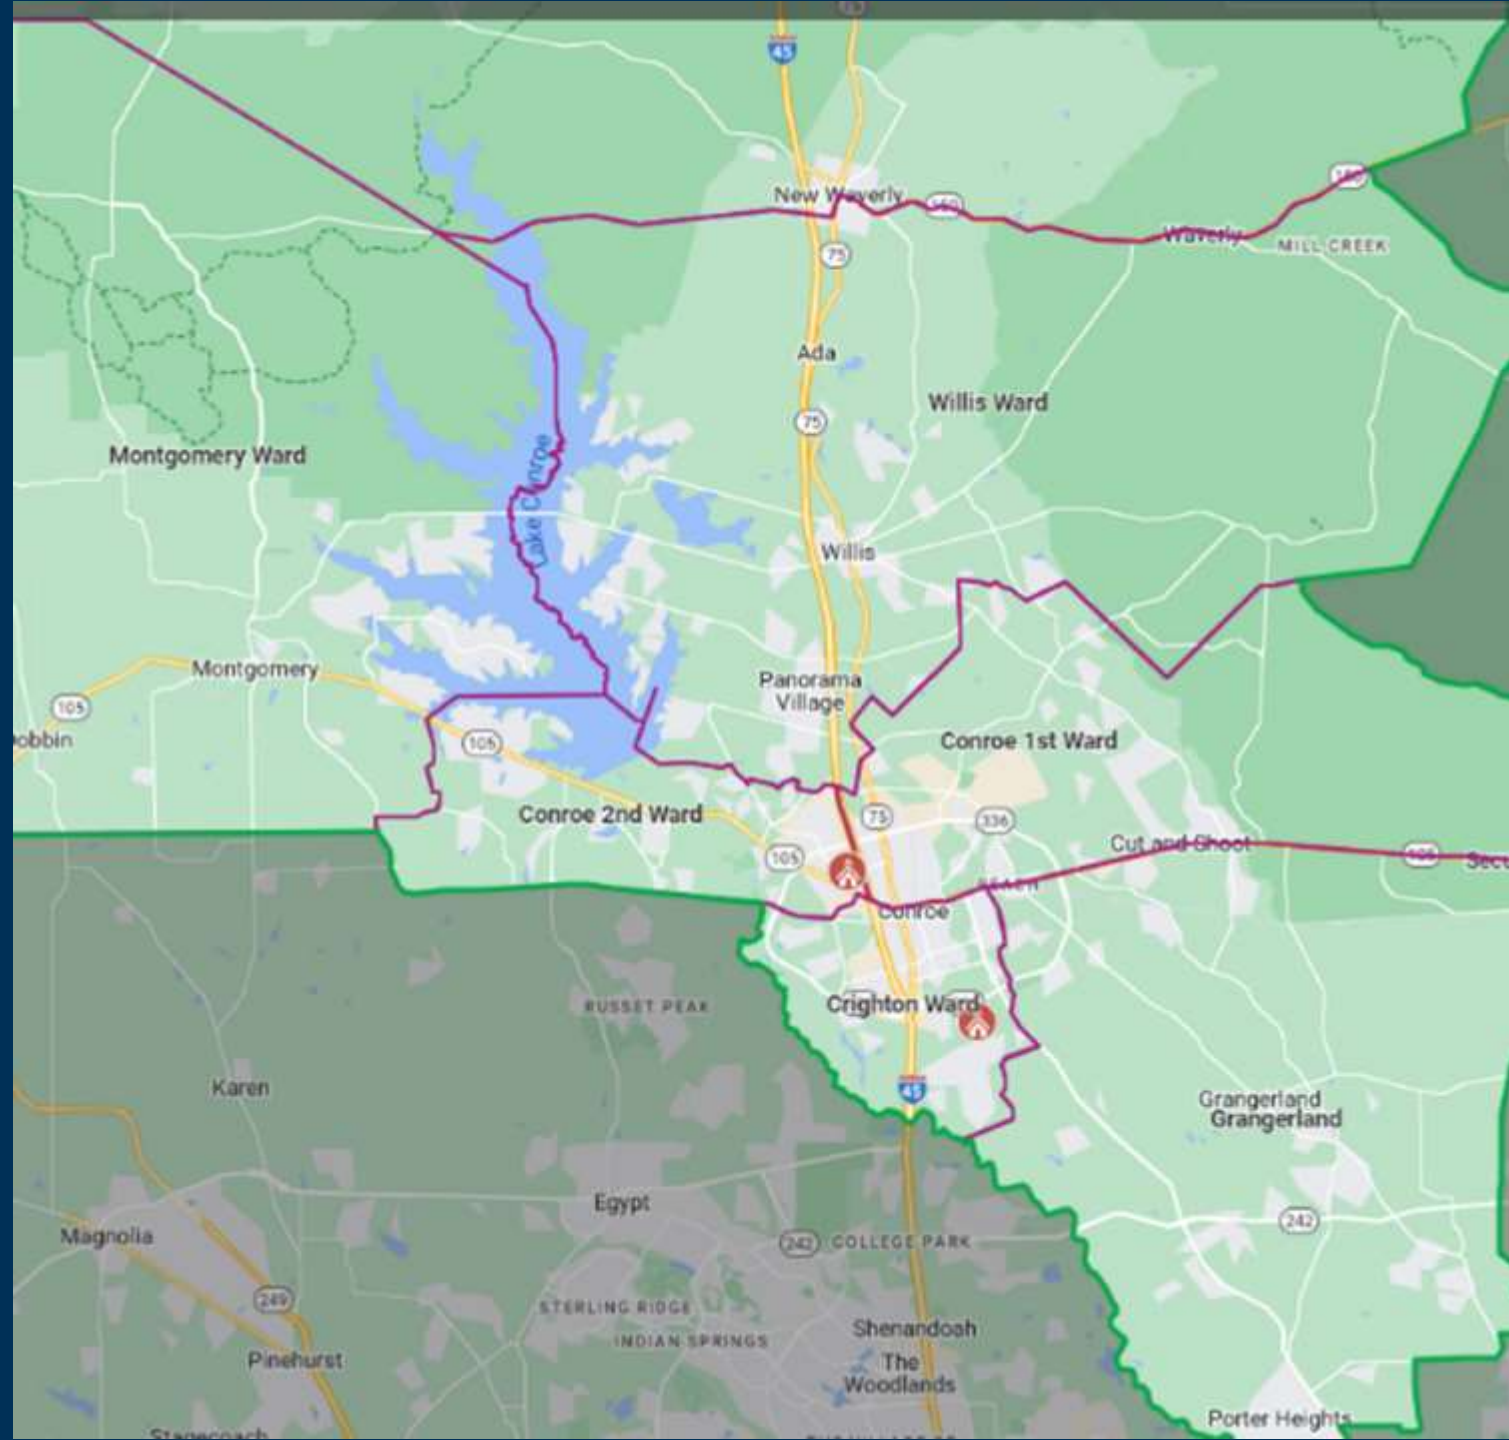

Additional Background

The closest building to Montgomery and Willis Wards is on Wilson Road in Conroe, which currently houses these two units, the Conroe 3rd Ward (Spanish) and the stake FamilySearch Center

This building, constructed in 1981, is not well suited for large membership units due to the small chapel and size restricted teaching stations available for 2nd hour meetings

Adjusting boundaries of the 5 units attending Conroe buildings appears to provide for better sized units for this building when divided into 6 units

2023 Sacrament Meeting Attendance									
Unit	Jan	Feb	Mar	Apr	May	Jun	Jul	Aug	Sep
Conroe 1st	175	199	190	177	168	171	163	191	193
Conroe 2nd	156	174	165	185	176	188	151	196	186
Crighton	192	189	189	195	202	195	199	219	215
Montgomery	194	175	185	195	228	197	202	224	207
Willis	<u>262</u>	<u>258</u>	<u>218</u>	<u>235</u>	<u>221</u>	<u>255</u>	<u>204</u>	<u>237</u>	<u>229</u>
AVG	196	199	189	197	199	201	184	213	206
6 Unit Average	163	166	158	165	166	168	153	178	172

Approved Adjustments

- Create a Grangerland Ward
- Consolidate south Conroe into a smaller the Crighton Ward boundary
- Move the Conroe 2nd / Montgomery boundary west
- Move the Huntsville / Willis boundary south