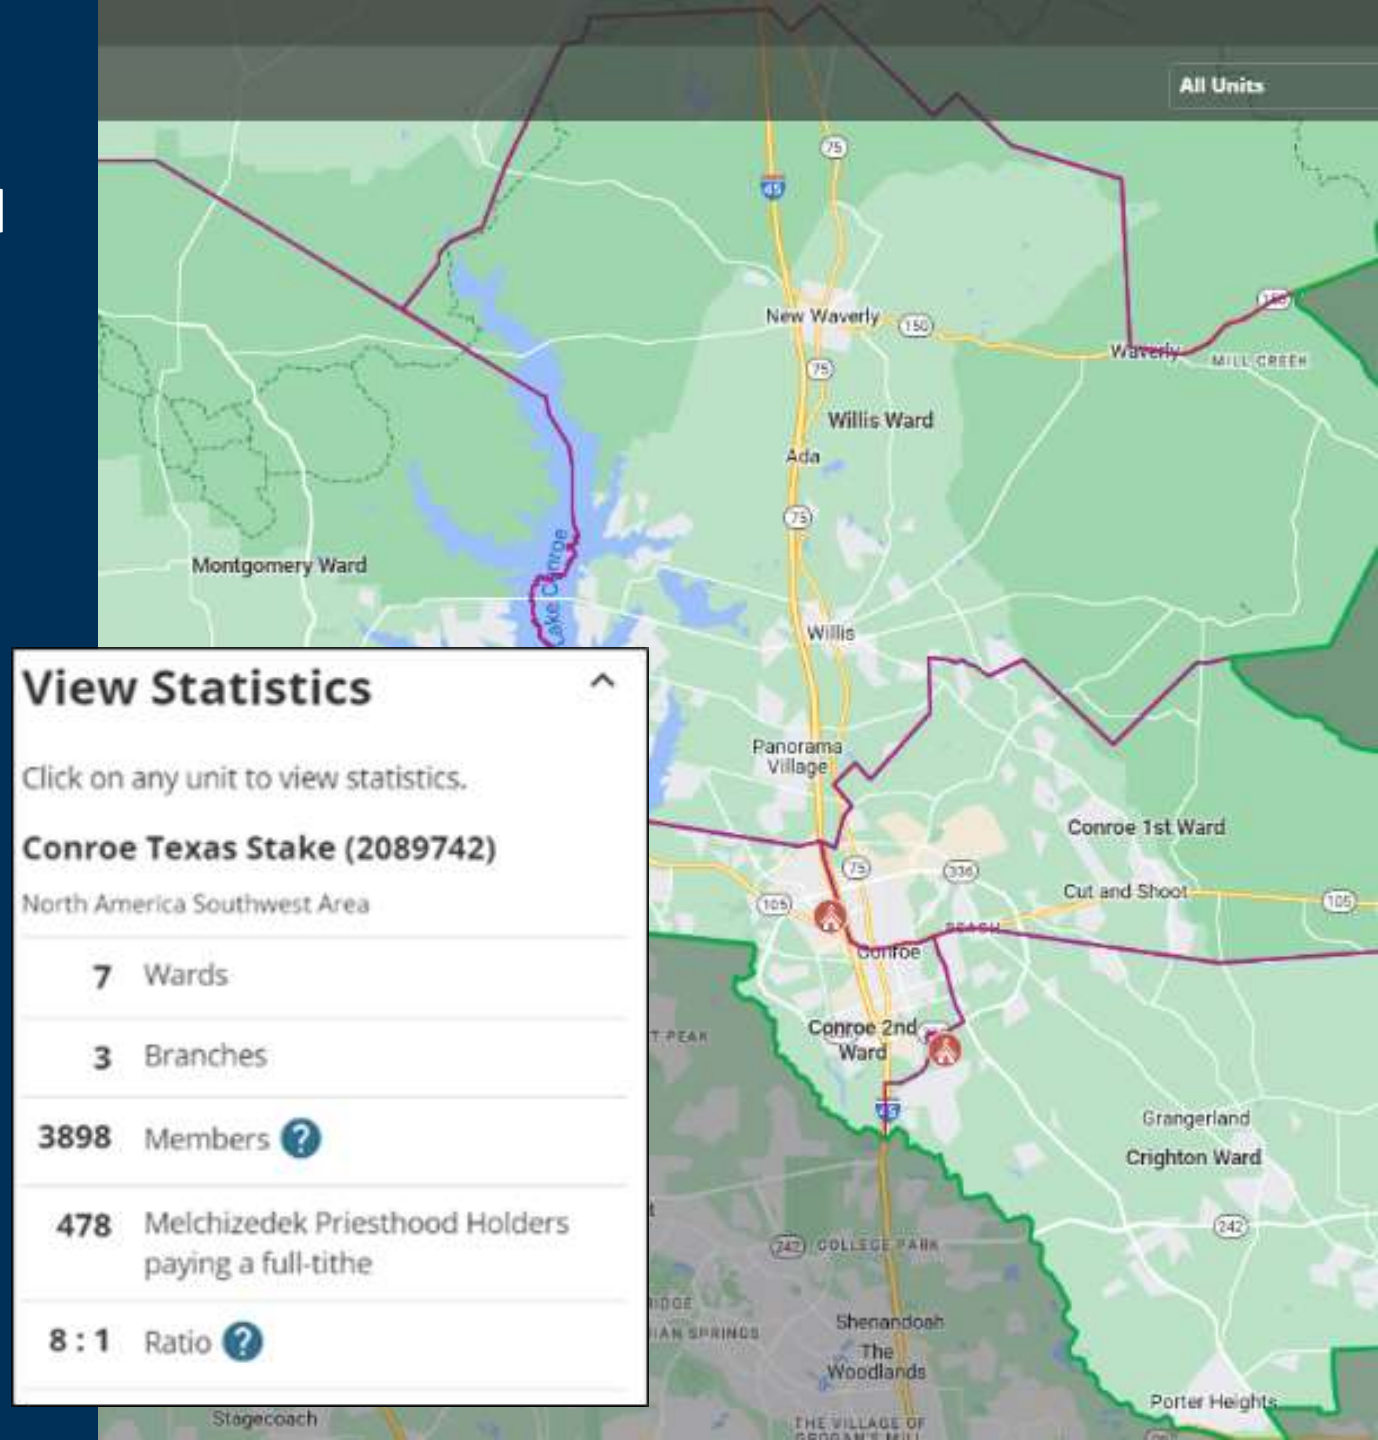

Conroe Texas Stake

Boundary Adjustment

December 2023

Affordable home developments, improved highway access and greater quality of life are driving significant growth in the Conroe Stake through new move-ins . . . Q1-2019 membership was 3122, an addition of 776 members in 4 years

The Willis Ward was created in May 2021 through a division of Conroe 2nd and southern Huntsville Ward families

The May 2021 changes were made along school district boundaries as closely as possible – creating some large units