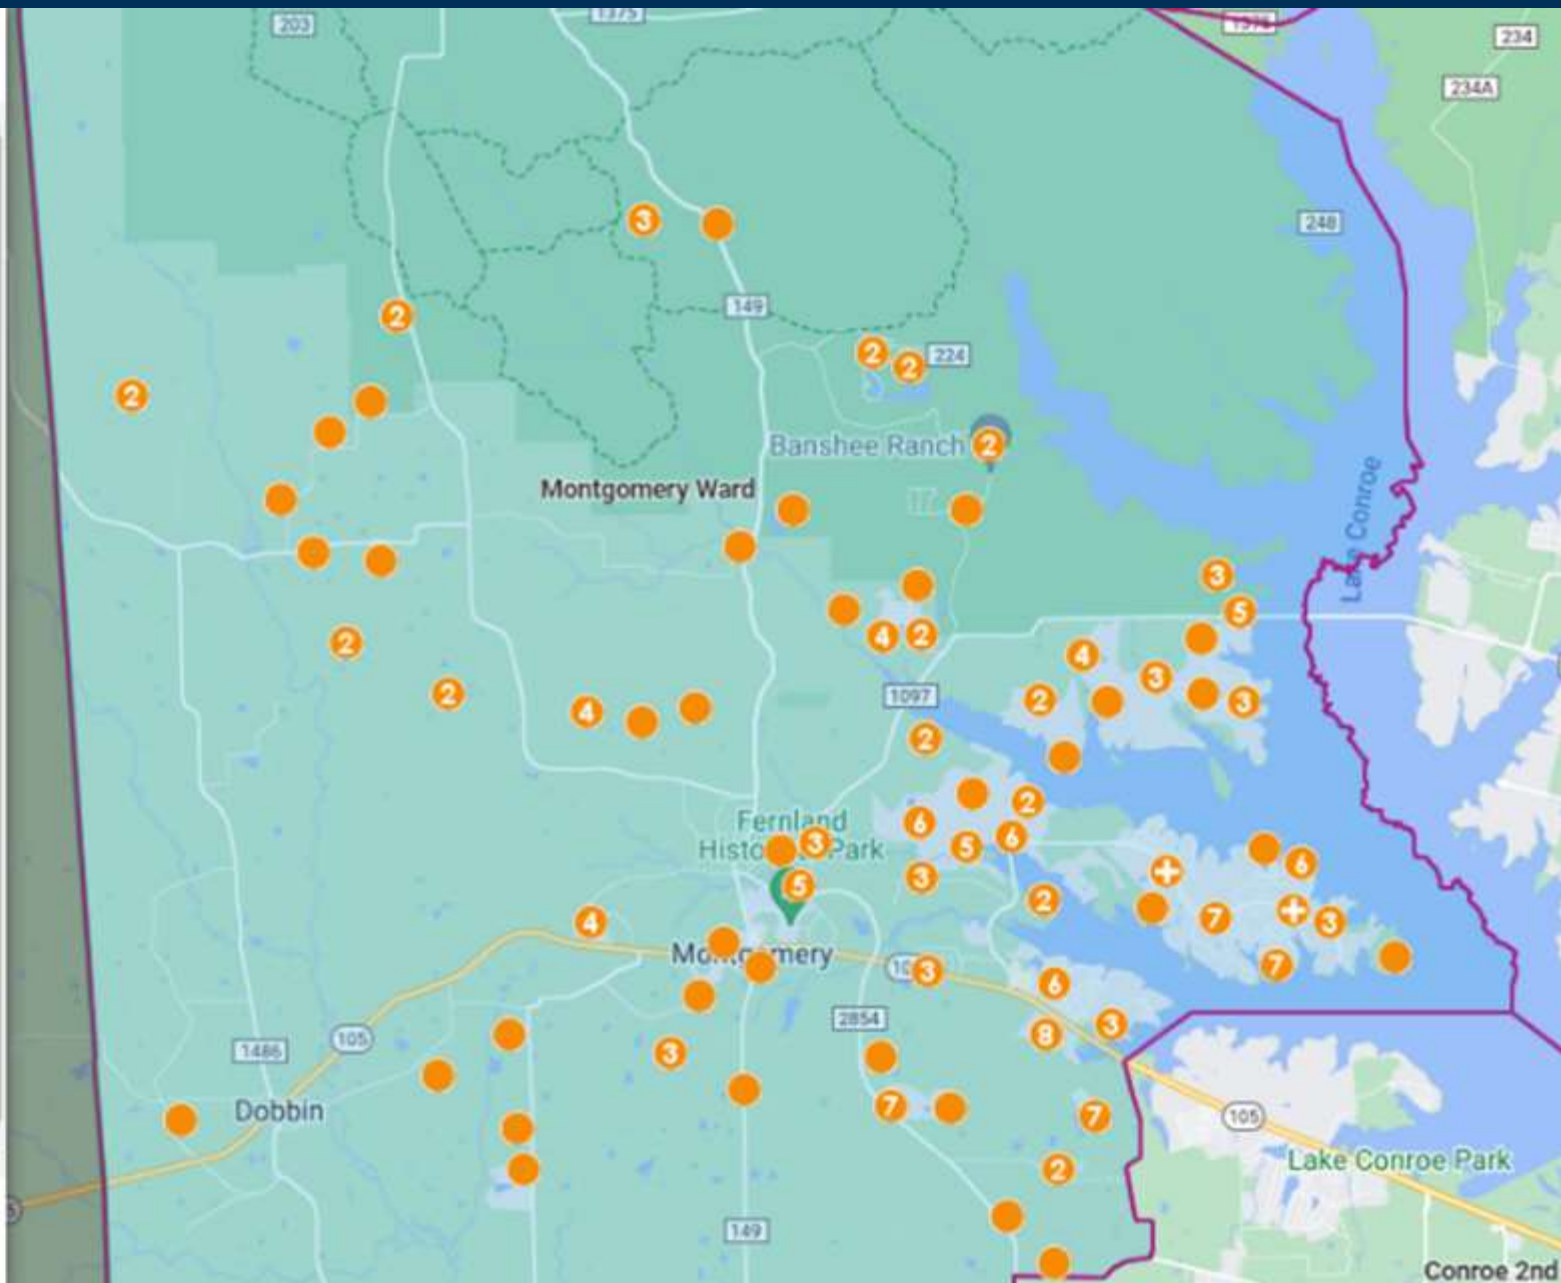

View Statistics

Click on any unit to view statistics.

Montgomery Ward (1011413)

Conroe Texas Stake

Total	Active	
439	237	Members ?
66	41	Melchizedek Priesthood Holders paying a full-tithe ?
11 : 1		Ratio ?
62	3	Prospective Elders
168	77	Adult Female Members
27	18	Young men
14	13	Young women
66	56	Children

[View Fewer Statistics](#)

Done