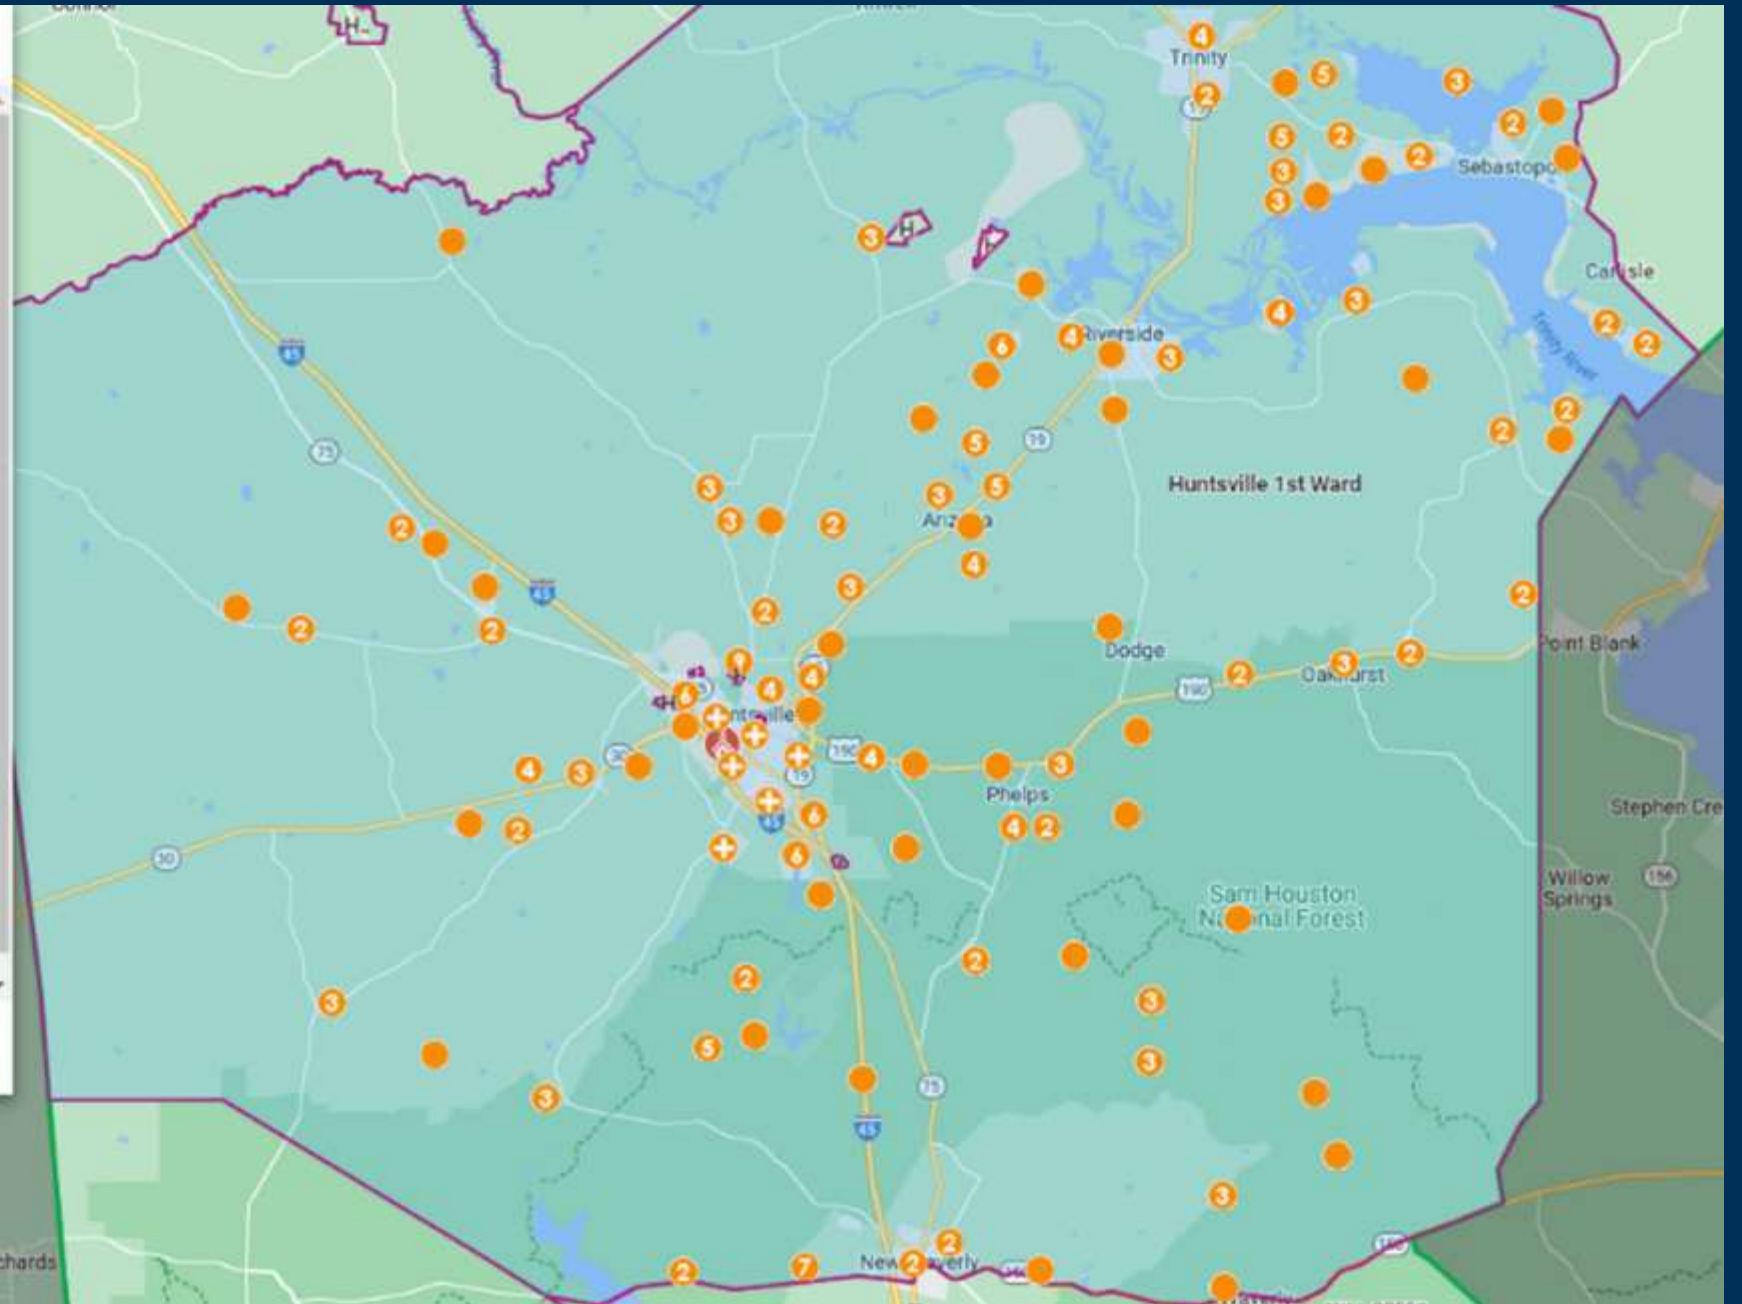

View Statistics

Click on any unit to view statistics.

Huntsville 1st Ward (40991)

Conroe Texas Stake

Total	Active	
619	206	Members
64	46	Melchizedek Priesthood Holders paying a full-tithe
13 : 1		Ratio
130	4	Prospective Elders
266	74	Adult Female Members
20	9	Young men
30	18	Young women
56	33	Children

[View Fewer Statistics](#)

Done