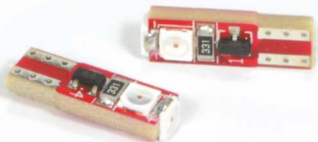

T5 W1.2W

Ordering Nbr.	V	W	Base	EAN Code	Pack
PH7002 B2	24	1.2	W2x4.6d	4 260469 854552	2

T5 W1.2W

BLUE

Ordering Nbr.	V	W	Base	EAN Code	Pack
PH7002 B B2	24	1.2	W2x4.6d	4 260469 854576	2

T5 W1.2W

RED

Ordering Nbr.	V	W	Base	EAN Code	Pack
PH7002 R B2	24	1.2	W2x4.6d	4 260469 854569	2