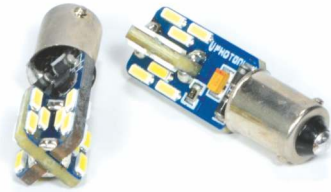

H10W

Ordering Nbr.	V	W	Base	EAN Code	Pack
PH7745 LED CB	12	10	BA9s		2
PH7745 LED CB	24	10	BA9s		2