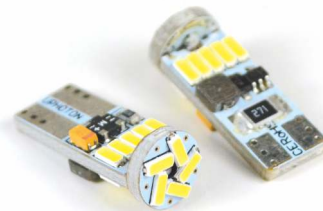

T10 W5W

Ordering Nbr.	V	W	Base	EAN Code	Pack
PH7023 LED CB	12-24	5	W2.1x9.5d	4 260469 1859088	2