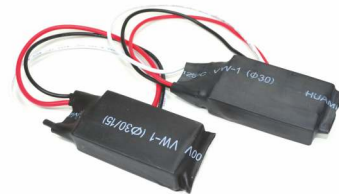

Ordering Nbr.	V	W	Base	EAN Code	Pack
PH7205 CABLE	12	21/5			2