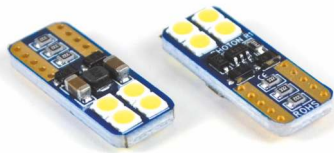

T10 W5W

RED 

Ordering Nbr.	V	W	Base	EAN Code	Pack
PH7020 R B2	12	5	W2.1x9.5d	 4 260469 1854514	2

T10 WY5W

AMBER 

Ordering Nbr.	V	W	Base	EAN Code	Pack
PH7020 NA B2	12	5	W2.1x9.5d	 4 260469 1854446	2

LED / Aspiring Serie