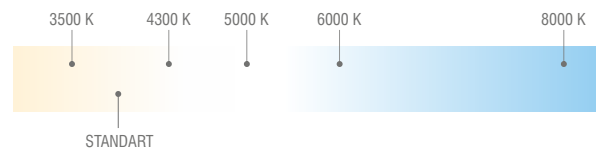

Photon Xenon Lampen

sind für den begehrten Xenon Effekt, unter Beibehaltung seiner einzigartigen Fähigkeit für höchste Sichtbarkeit der Objekte auf der Straße, konzipiert.

Seine unverwechselbare 6000K und 8000K „azure weiße Farbe“ berührt die Herzen der Fahrer durch die Darstellung der Diversität auf der Straße, während die Umwandlung der dunkelsten Nacht in Tageslicht eine sichere Reise nach Hause gewährleistet.

Sie können immer auf seine perfekte Technologie zählen, welche für höchste Lebensdauer und Haltbarkeit sorgt.