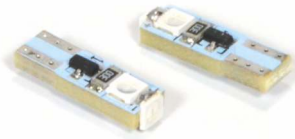

Ordering Nbr.	V	W	Base	EAN Code	Pack
PH7257 R EX	12	27/7	WX2.5x16q	4 260469 1854323	2

LED / Exclusive Serie

T5 W1.2W

Ordering Nbr.	V	W	Base	EAN Code	Pack
PH7003 B2	12	1.2	W2x4.6d	4 260469 850349	2

T5 W1.2W