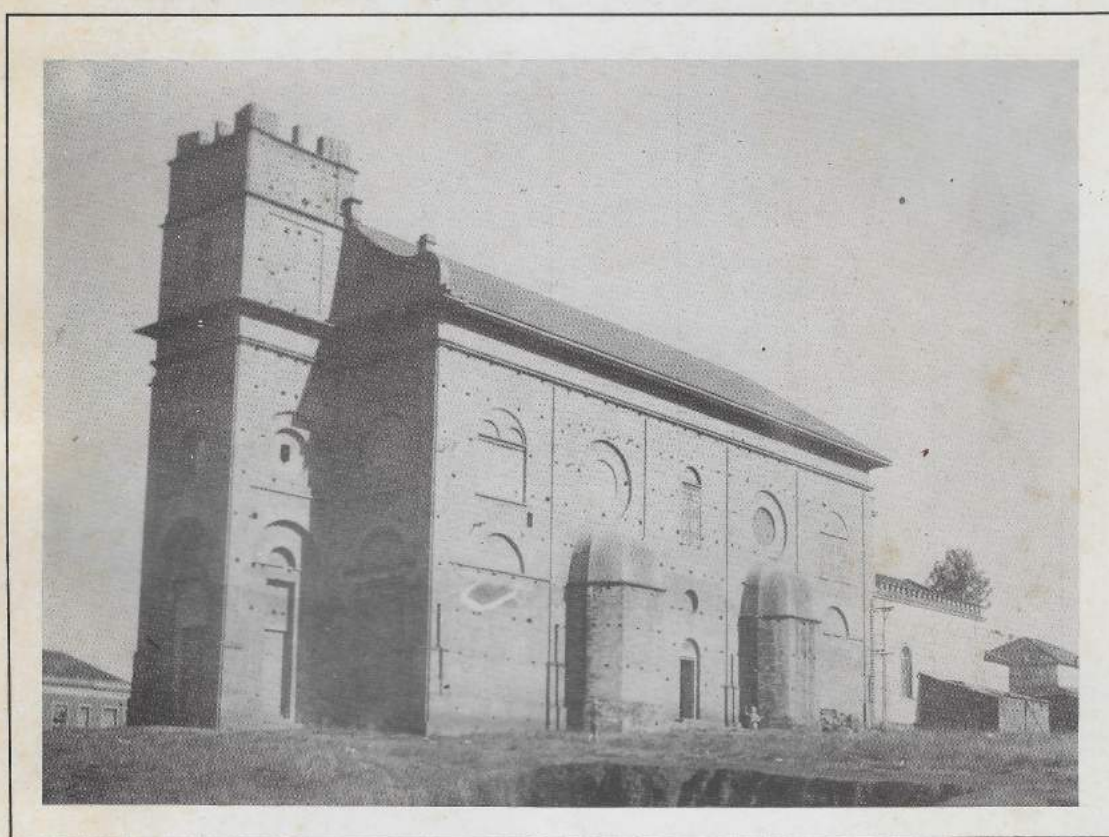

Joel Spadaro e Luiz Roberto Coelho Gomes

Vila dos Lavradores 1893-1994

Narrativas Ilustradas