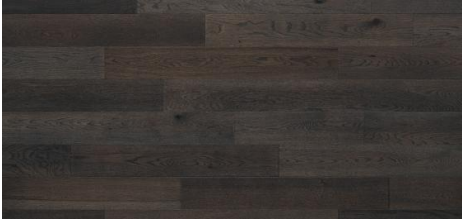

Abode by Kentwood: Tundra Collection

A study in simplicity. Clean and contemporary, a celebration of the natural beauty of unadorned wood. Essential style, pure elegance, dramatic effect.

A medium width board in assorted lengths and classic species selection. An excellent entry level hardwood option.

KENTWOOD™

kentwoodfloors.com

Brushed Maple Garnet

Brushed Oak Cirrus

Brushed Oak Pearl

Brushed Oak Feldspar

Brushed Oak Otter

KENTWOOD™