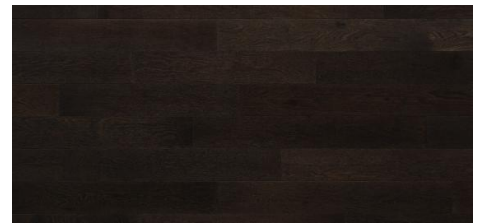

Oak Sturgeon

Oak Talon

Sculpted Oak Dockside

Sculpted Oak Granite Rock

Sculpted Oak Sugar Bush

Sculpted Oak Winding River

Brushed Oak Coho

Oak Lynx

Brushed Oak Wolverine

Oak Bearskin

Sculpted Oak Night Sky

KENTWOOD™

kentwoodfloors.com

Sample swatches are shown for reference only and may not reflect color and character of actual product. Please examine actual product samples before making a purchase decision. Product dimensions may be approximate. Product selection and specifications are subject to change without notice and product selection may vary by area. The trademarks KENTWOOD and COUTURE COLLECTION BY KENTWOOD are owned by Kentwood Floors Inc.