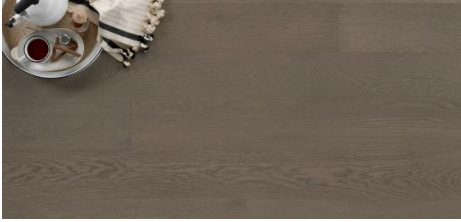

Brushed Oak Longview

KENTWOOD™

kentwoodfloors.com

Sample swatches are shown for reference only and may not reflect color and character of actual product. Please examine actual product samples before making a purchase decision. Product dimensions may be approximate. Product selection and specifications are subject to change without notice and product selection may vary by area. The trademarks KENTWOOD and COUTURE COLLECTION BY KENTWOOD are owned by Kentwood Floors Inc.