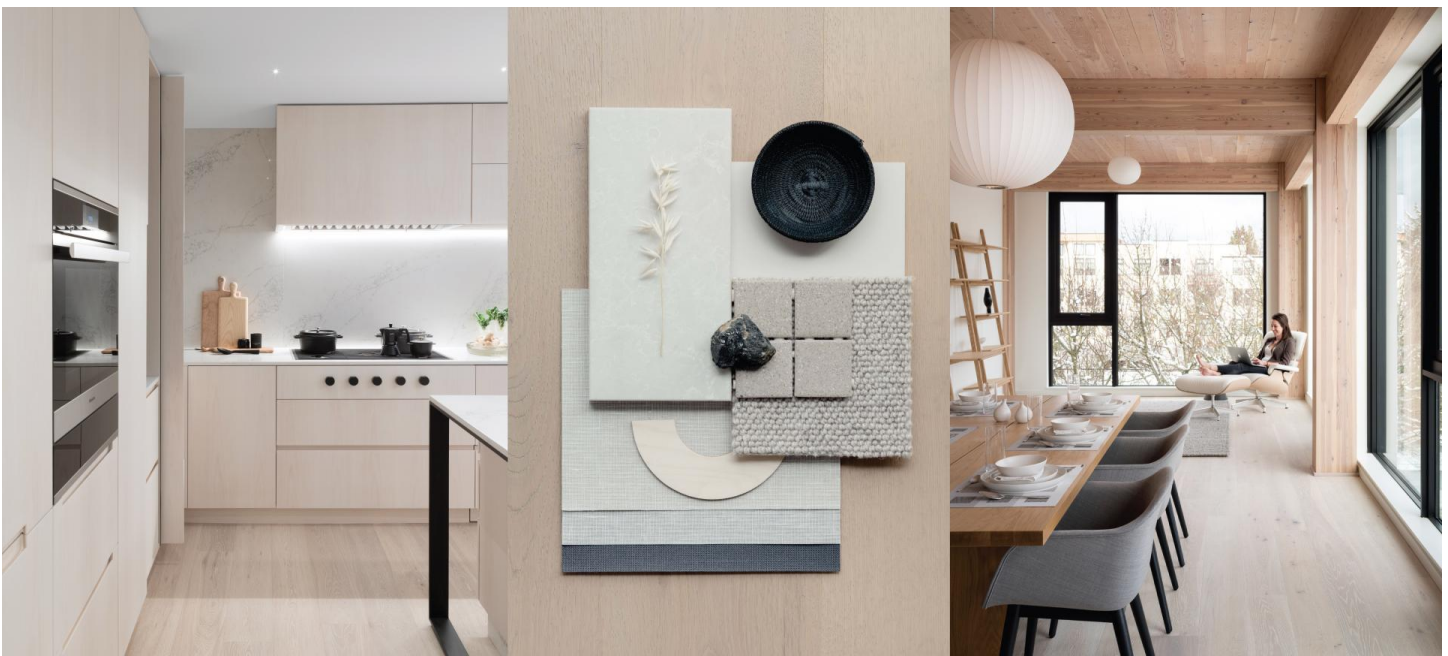

Kentwood Collection: European Plank Collection

The assured sophistication of a European salon is captured in this, one of Kentwood's most popular collections. The wide, long planks add a sense of dimension and luxury and the low gloss finish lends an understated elegance. Effortless style, confidently displayed.

Wide, long planks boasting a generous 3mm veneer of premium quality sawn oak, brushed and stained in contemporary European fashion.

KENTWOOD™

kentwoodfloors.com

Brushed Oak Glacier Lake

Brushed Oak Natural Country