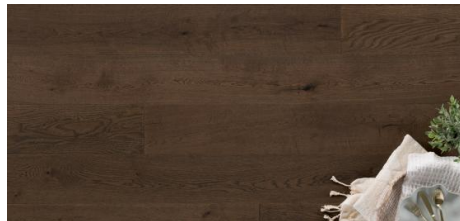

Abode by Kentwood: Tempo Collection

Achieve a luxurious and generous 7½" wide-plank effect at a very affordable price with Tempo. This rustic-grade hardwood in oak, and hickory features brushed veneer, lively grain patterns and rich color variations. Some designs from the collection include additional touches, such as filled knots and custom stain treatments.

KENTWOOD™

kentwoodfloors.com

Brushed Oak 'Natural'

Brushed Oak Anise

Brushed Oak Clove

Brushed Oak Patchouli

Brushed Oak Vetiver

Brushed Hickory 'Natural'

Brushed Oak 'Canyon Echo'

Brushed Oak Sandalwood

Brushed Oak 'Guide Post'

Brushed Oak 'Pocket Knife'

Brushed Oak Chocolate

Brushed Oak Incense

KENTWOOD™

kentwoodfloors.com