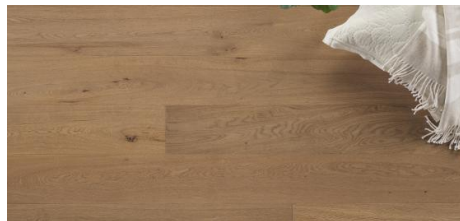

Abode by Kentwood: Tempo Collection

Achieve a luxurious and generous 7½" wide-plank effect at a very affordable price with Tempo. This rustic-grade hardwood in oak, and hickory features brushed veneer, lively grain patterns and rich color variations. Some designs from the collection include additional touches, such as filled knots and custom stain treatments.

KENTWOOD™

kentwoodfloors.com

Brushed Oak 'Natural'

Brushed Oak Anise

Brushed Oak Clove

Brushed Oak Patchouli

Brushed Oak Vetiver

Brushed Hickory 'Natural'

Brushed Oak 'Canyon Echo'

Brushed Oak Sandalwood

Brushed Oak 'Guide Post'

Brushed Oak 'Pocket Knife'

Brushed Oak Chocolate

Brushed Oak Incense

KENTWOOD™

kentwoodfloors.com