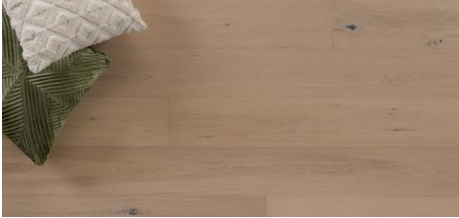

Abode by Kentwood: Tempo Collection

Achieve a luxurious and generous 7½" wide-plank effect at a very affordable price with Tempo. This rustic-grade hardwood in oak, and hickory features brushed veneer, lively grain patterns and rich color variations. Some designs from the collection include additional touches, such as filled knots and custom stain treatments.

KENTWOOD™

kentwoodfloors.com

Brushed Oak 'Natural'

Brushed Oak Anise

Brushed Oak Clove

Brushed Oak Patchouli

Brushed Oak Vetiver

Brushed Hickory 'Natural'

Brushed Oak 'Canyon Echo'

Brushed Oak Sandalwood

Brushed Oak 'Guide Post'

Brushed Oak 'Pocket Knife'

Brushed Oak Chocolate

Brushed Oak Incense

KENTWOOD™

kentwoodfloors.com