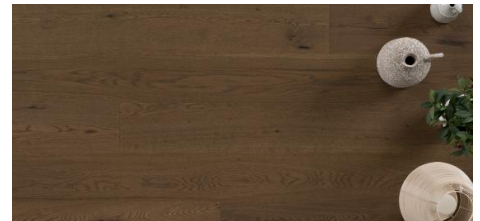

Abode by Kentwood: Tempo Collection

Achieve a luxurious and generous 7½" wide-plank effect at a very affordable price with Tempo. This rustic-grade hardwood in oak, and hickory features brushed veneer, lively grain patterns and rich color variations. Some designs from the collection include additional touches, such as filled knots and custom stain treatments.

KENTWOOD™

kentwoodfloors.com

Brushed Oak 'Natural'

Brushed Oak Anise

Brushed Oak Clove

Brushed Oak Patchouli

Brushed Oak Vetiver

Brushed Hickory 'Natural'

Brushed Oak 'Canyon Echo'

Brushed Oak Sandalwood

Brushed Oak 'Guide Post'

Brushed Oak 'Pocket Knife'

Brushed Oak Chocolate

Brushed Oak Incense

KENTWOOD™

kentwoodfloors.com