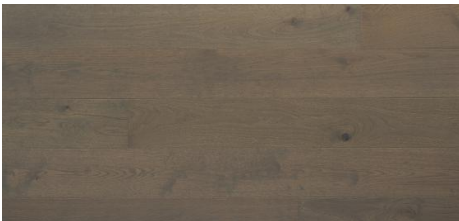

Abode by Kentwood: Tempo Collection

Achieve a luxurious and generous 7½" wide-plank effect at a very affordable price with Tempo. This rustic-grade hardwood in oak, and hickory features brushed veneer, lively grain patterns and rich color variations. Some designs from the collection include additional touches, such as filled knots and custom stain treatments.

KENTWOOD™

kentwoodfloors.com

Brushed Oak 'Natural'

Brushed Oak Anise

Brushed Oak Clove

Brushed Oak Patchouli

Brushed Oak Vetiver

Brushed Hickory 'Natural'

Brushed Oak 'Canyon Echo'

Brushed Oak Sandalwood

Brushed Oak 'Guide Post'

Brushed Oak 'Pocket Knife'

Brushed Oak Chocolate

Brushed Oak Incense

KENTWOOD™

kentwoodfloors.com