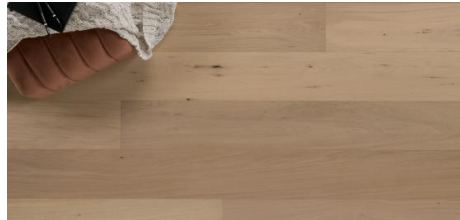

Abode by Kentwood: Tempo Collection

Achieve a luxurious and generous 7½" wide-plank effect at a very affordable price with Tempo. This rustic-grade hardwood in oak, and hickory features brushed veneer, lively grain patterns and rich color variations. Some designs from the collection include additional touches, such as filled knots and custom stain treatments.

KENTWOOD™

kentwoodfloors.com

Brushed Oak 'Natural'

Brushed Oak Anise

Brushed Oak Clove

Brushed Oak Patchouli

Brushed Oak Vetiver

Brushed Hickory 'Natural'