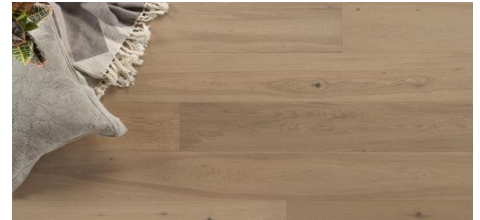

Abode by Kentwood: Tempo Collection

Achieve a luxurious and generous 7½" wide-plank effect at a very affordable price with Tempo. This rustic-grade hardwood in oak, and hickory features brushed veneer, lively grain patterns and rich color variations. Some designs from the collection include additional touches, such as filled knots and custom stain treatments.

KENTWOOD™

kentwoodfloors.com

Brushed Oak 'Natural'

Brushed Oak Anise

Brushed Oak Clove

Brushed Oak Patchouli

Brushed Oak Vetiver

Brushed Hickory 'Natural'

Brushed Oak 'Canyon Echo'

Brushed Oak Sandalwood

Brushed Oak 'Guide Post'

Brushed Oak 'Pocket Knife'

Brushed Oak Chocolate

Brushed Oak Incense

KENTWOOD™

kentwoodfloors.com