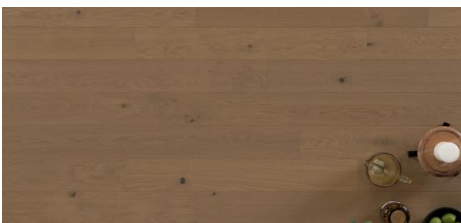

Abode by Kentwood: Weathered Collection

A mid-width, mid-length engineered hardwood flooring that is a stylish yet cost-effective choice. A brushed surface texture adds elegance and interest to Weathered's 5" wide planks. Additional designer touches featured on select designs include French bleeds and filled knots and cracks.

KENTWOOD™

kentwoodfloors.com

Brushed Oak Cabin Door

Brushed Oak Wine Barrel

Brushed Maple 'Oil Lamp'

Brushed Oak Box Car

Brushed Oak Wharf

Brushed Oak 'Backpack'

Brushed Oak Timber Bridge

Oak 'Arrow Quiver'

Brushed Maple 'Hammock'

Oak 'Mountain Peak'

Oak 'Tent Stake'

Oak 'Bivy Sack'

KENTWOOD™

kentwoodfloors.com