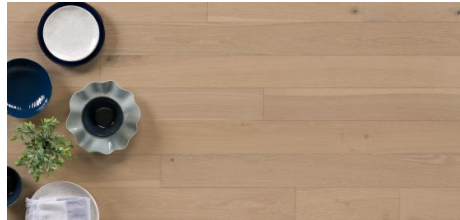

Abode by Kentwood: Weathered Collection

A mid-width, mid-length engineered hardwood flooring that is a stylish yet cost-effective choice. A brushed surface texture adds elegance and interest to Weathered's 5" wide planks. Additional designer touches featured on select designs include French bleeds and filled knots and cracks.

KENTWOOD™

kentwoodfloors.com

Brushed Oak Cabin Door

Brushed Oak Wine Barrel

Brushed Maple 'Oil Lamp'

Brushed Oak Box Car

Brushed Oak Wharf

Brushed Oak 'Backpack'

Brushed Oak Timber Bridge

Oak 'Arrow Quiver'

Brushed Maple 'Hammock'

Oak 'Mountain Peak'

Oak 'Tent Stake'

Oak 'Bivy Sack'

KENTWOOD™

kentwoodfloors.com