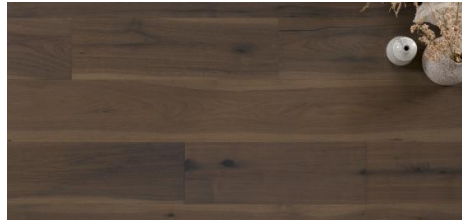

Brushed Hickory Gerrard Place