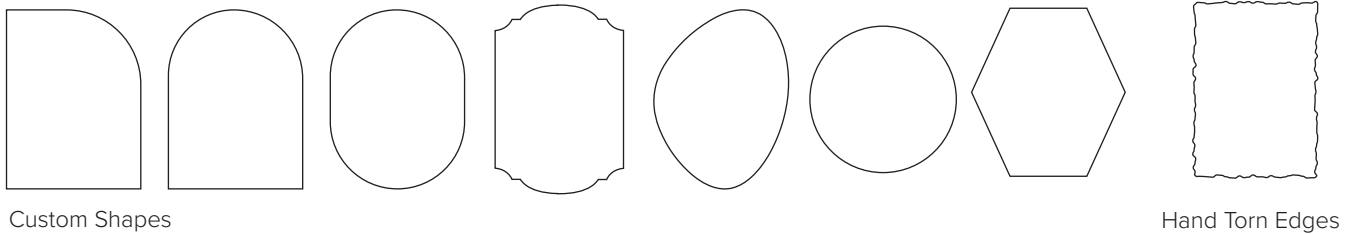

Features & Embellishments