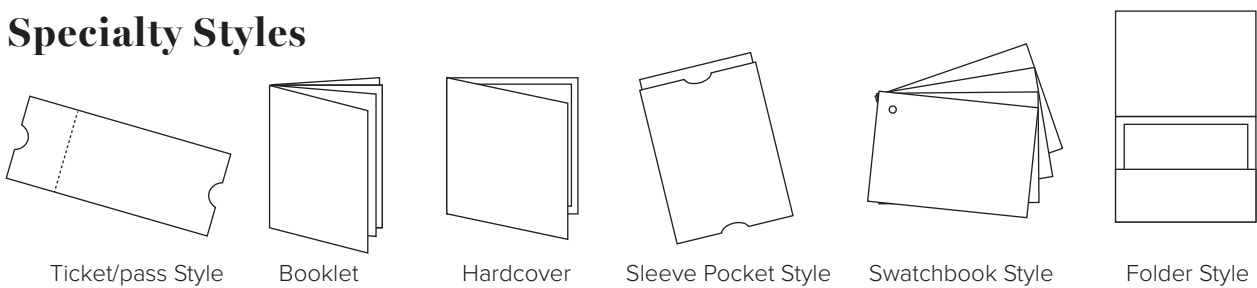

Specialty Styles