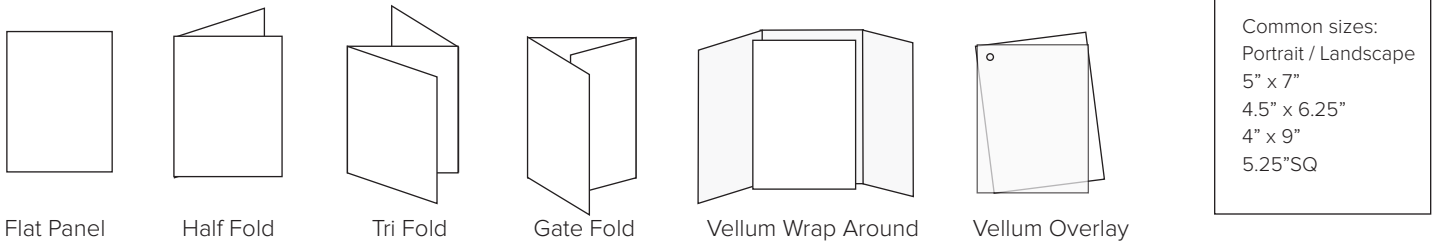

INVITATION & STATIONERY GUIDE

Custom design invitation always starts with your idea, theme of the event and any specific requirements. To simplify the selection and design process, here are some info on invitation styles & services we offer. But we are not limited to them, we like stepping outside of the box!

Popular Styles