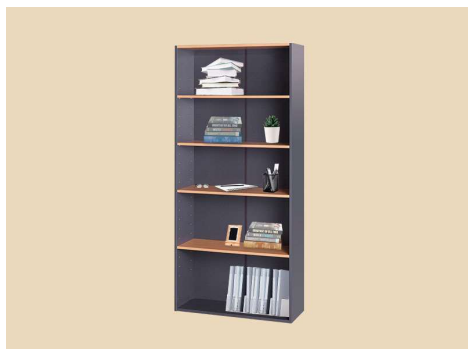

SMI Home

OFFICE SOLUTIONS

Metal Legs series

SMI Home

Metal Legs series

SMI Home

Rolling Storage

Bookshelves

SMI Home

Bookshelves

SMI Home

Details	Economic	Good	Better	Best
Laminate	70gsm melamine Scratch resistant	90gsm melamine	A. 100 gsm melamine B. Pvc laminate	A. 120 gsm fire resistant melamine A. Ultra glossy pvc laminate
Board	E1 Particle Board	E1, E0 Particle board MDF	E1, E0 Moisture resistant	E1, E0
Accessories	Hinge: Plastic or Aluminum Drawer glide: plastic or metal	Hinge: Plastic or Aluminum Drawer glide: plastic or metal	Hinge: Plastic or Aluminum Drawer glide: plastic or metal	Hinge: Plastic or Aluminum Drawer glide: plastic or metal
Additional options	Wheels Adjustable Height	Wheels Adjustable Height	Wheels Adjustable Height	Wheels Adjustable Height