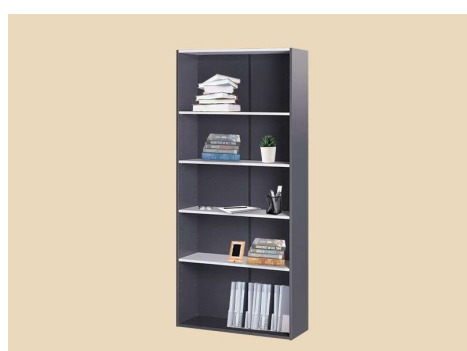

SMI Home

OFFICE SOLUTIONS

Metal Legs series

SMI Home

Metal Legs series

SMI Home

Rolling Storage

Bookshelves

SMI Home

Bookshelves

SMI Home

Details	Economic	Good	Better	Best
Laminate	70gsm melamine Scratch resistant	90gsm melamine	A. 100 gsm melamine B. Pvc laminate	A. 120 gsm fire resistant melamine A. Ultra glossy pvc laminate
Board	E1 Particle Board	E1, E0 Particle board MDF	E1, E0 Moisture resistant	E1, E0
Accessories	Hinge: Plastic or Aluminum Drawer glide: plastic or metal	Hinge: Plastic or Aluminum Drawer glide: plastic or metal	Hinge: Plastic or Aluminum Drawer glide: plastic or metal	Hinge: Plastic or Aluminum Drawer glide: plastic or metal
Additional options	Wheels Adjustable Height	Wheels Adjustable Height	Wheels Adjustable Height	Wheels Adjustable Height