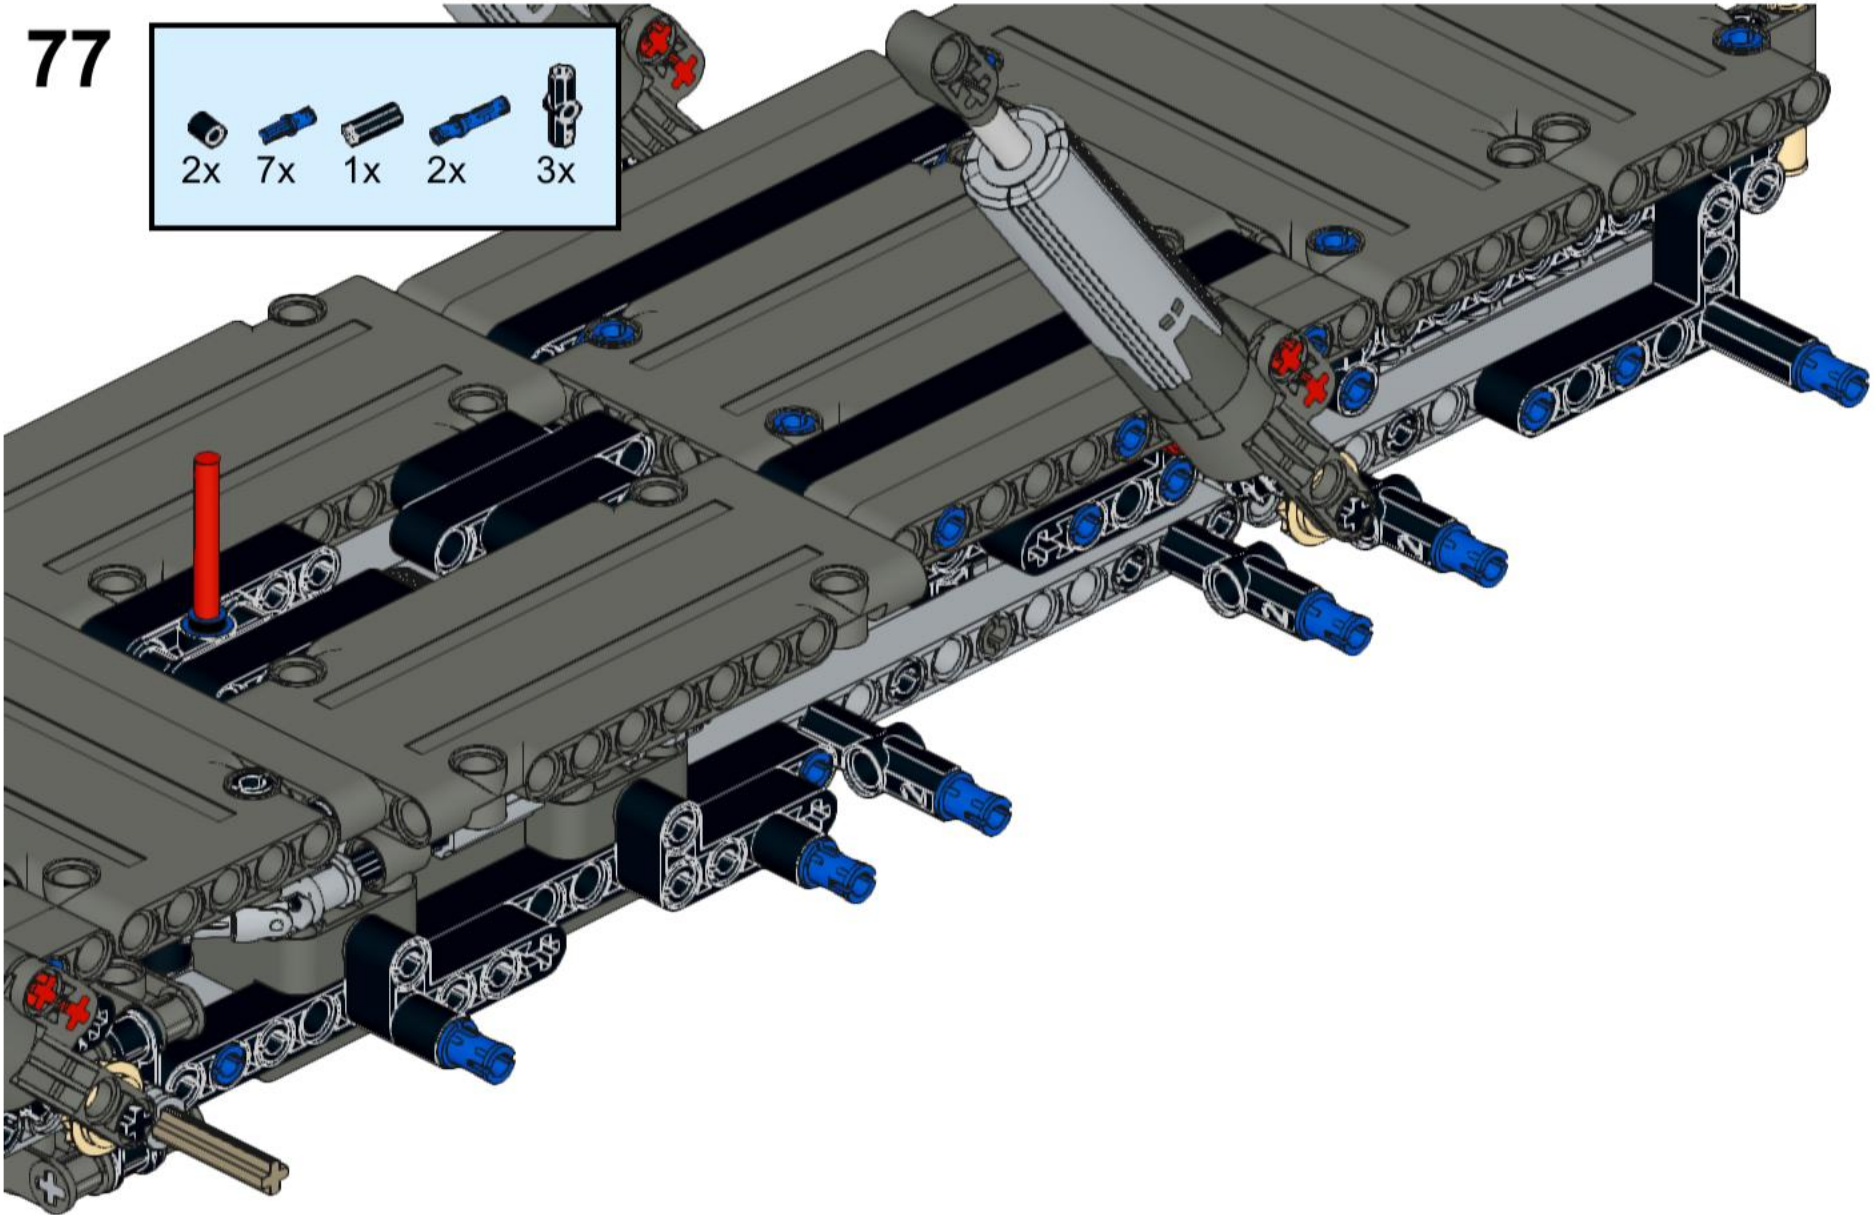

77

2x	7x	1x	2x	3x