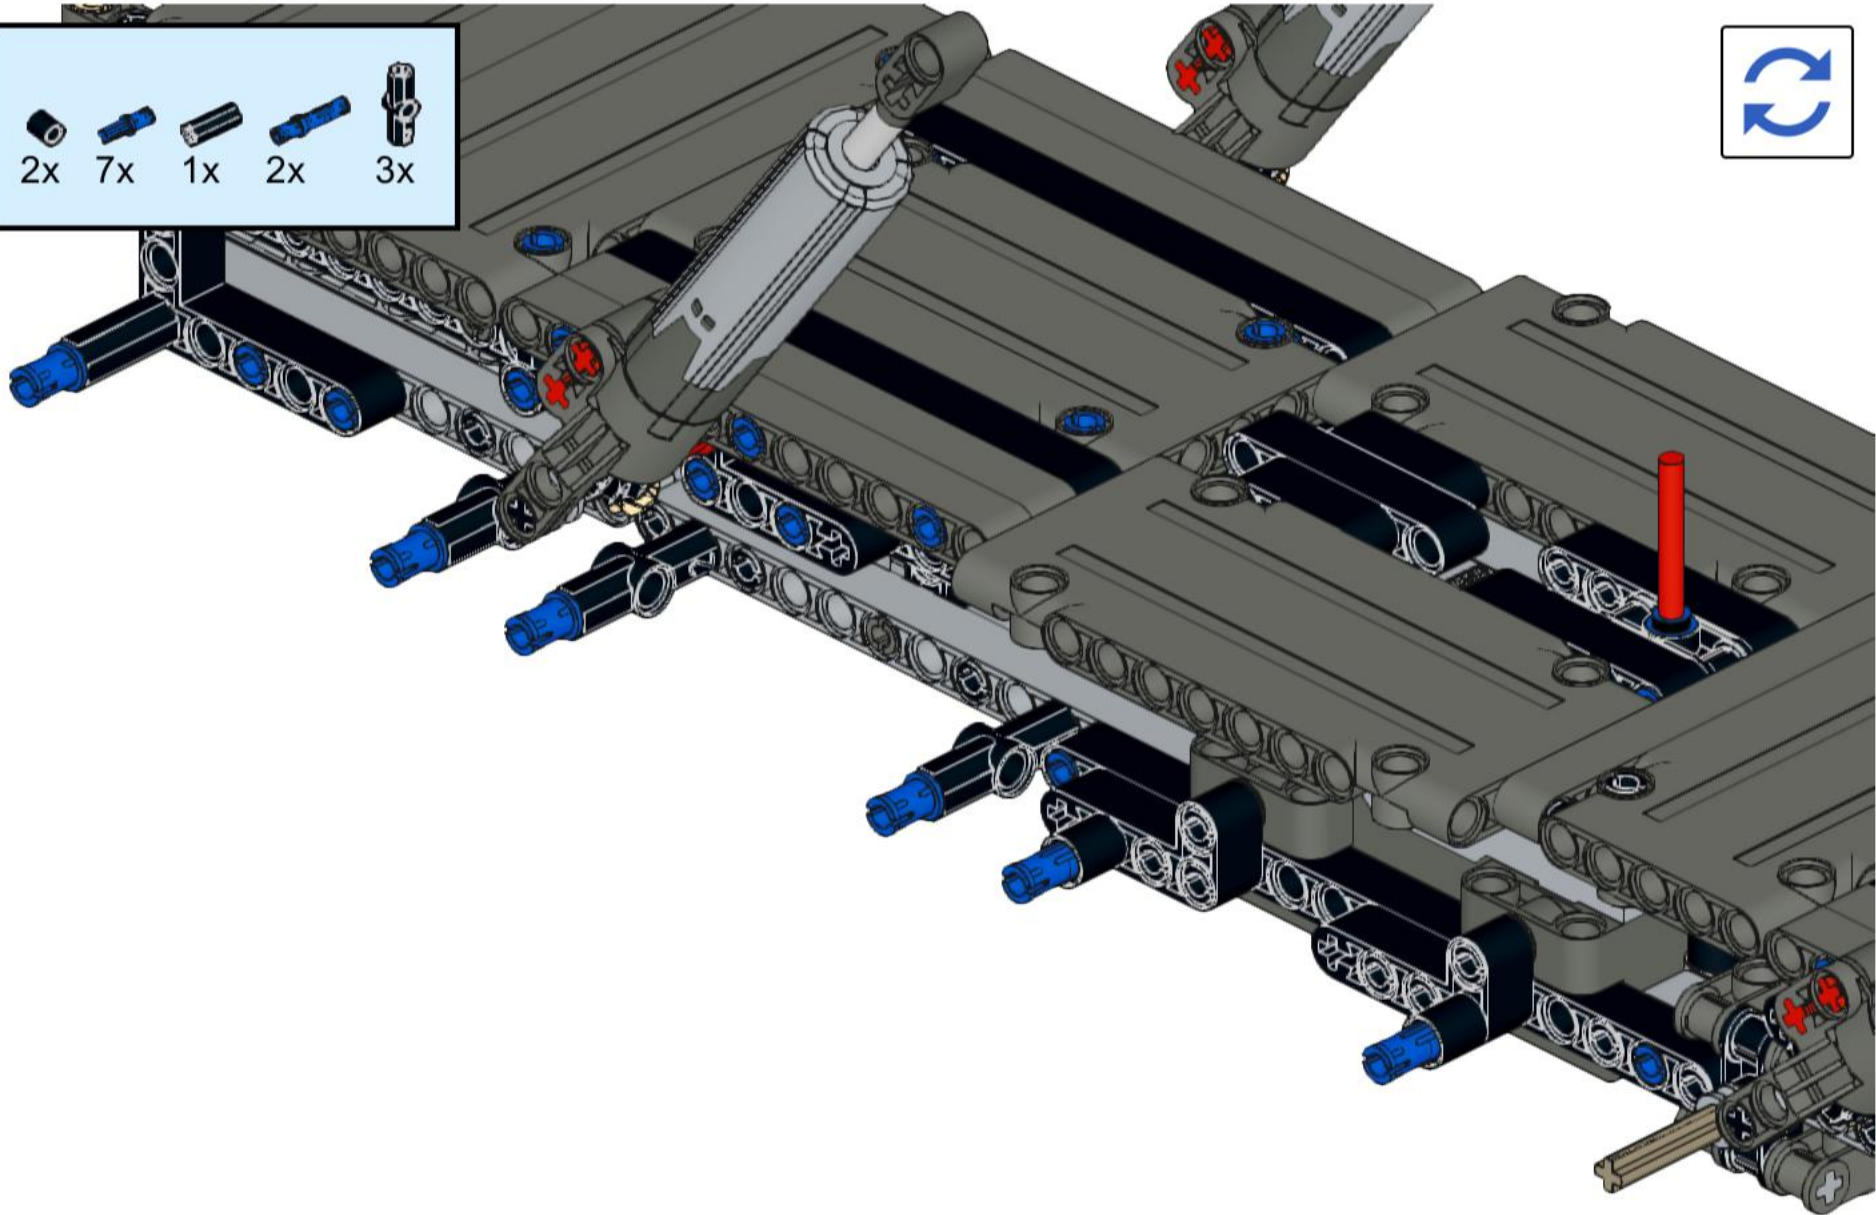

76

2x	7x	1x	2x	3x