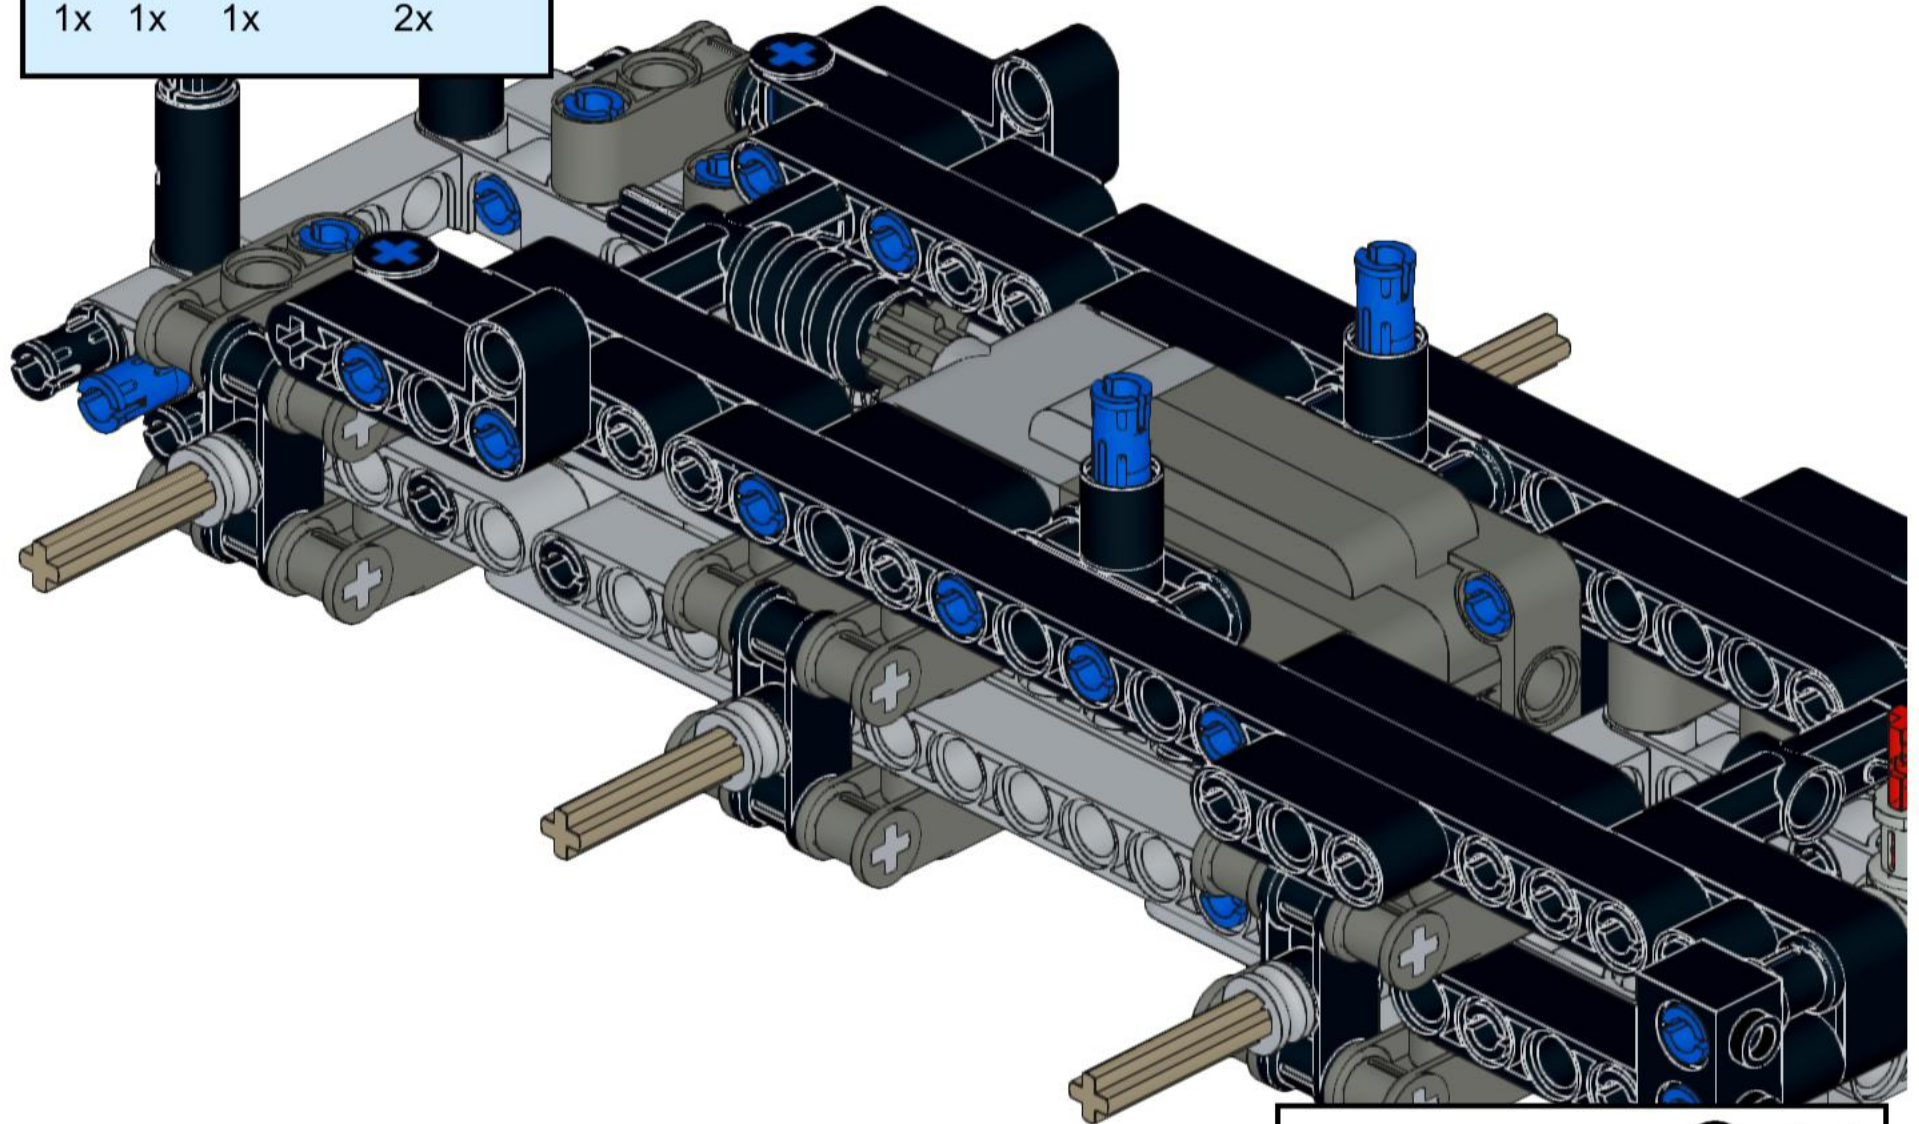

20

21

22

23

24

25

26

27

This block contains a parts list for step 37. It lists four items: a grey axle, a grey axle with a hole, a grey gear, and a grey gear. Each item is accompanied by the quantity '1x'.

4 1:1

A reference bar consisting of a solid black rectangle followed by a circle containing the number '4' and the ratio '1:1'.