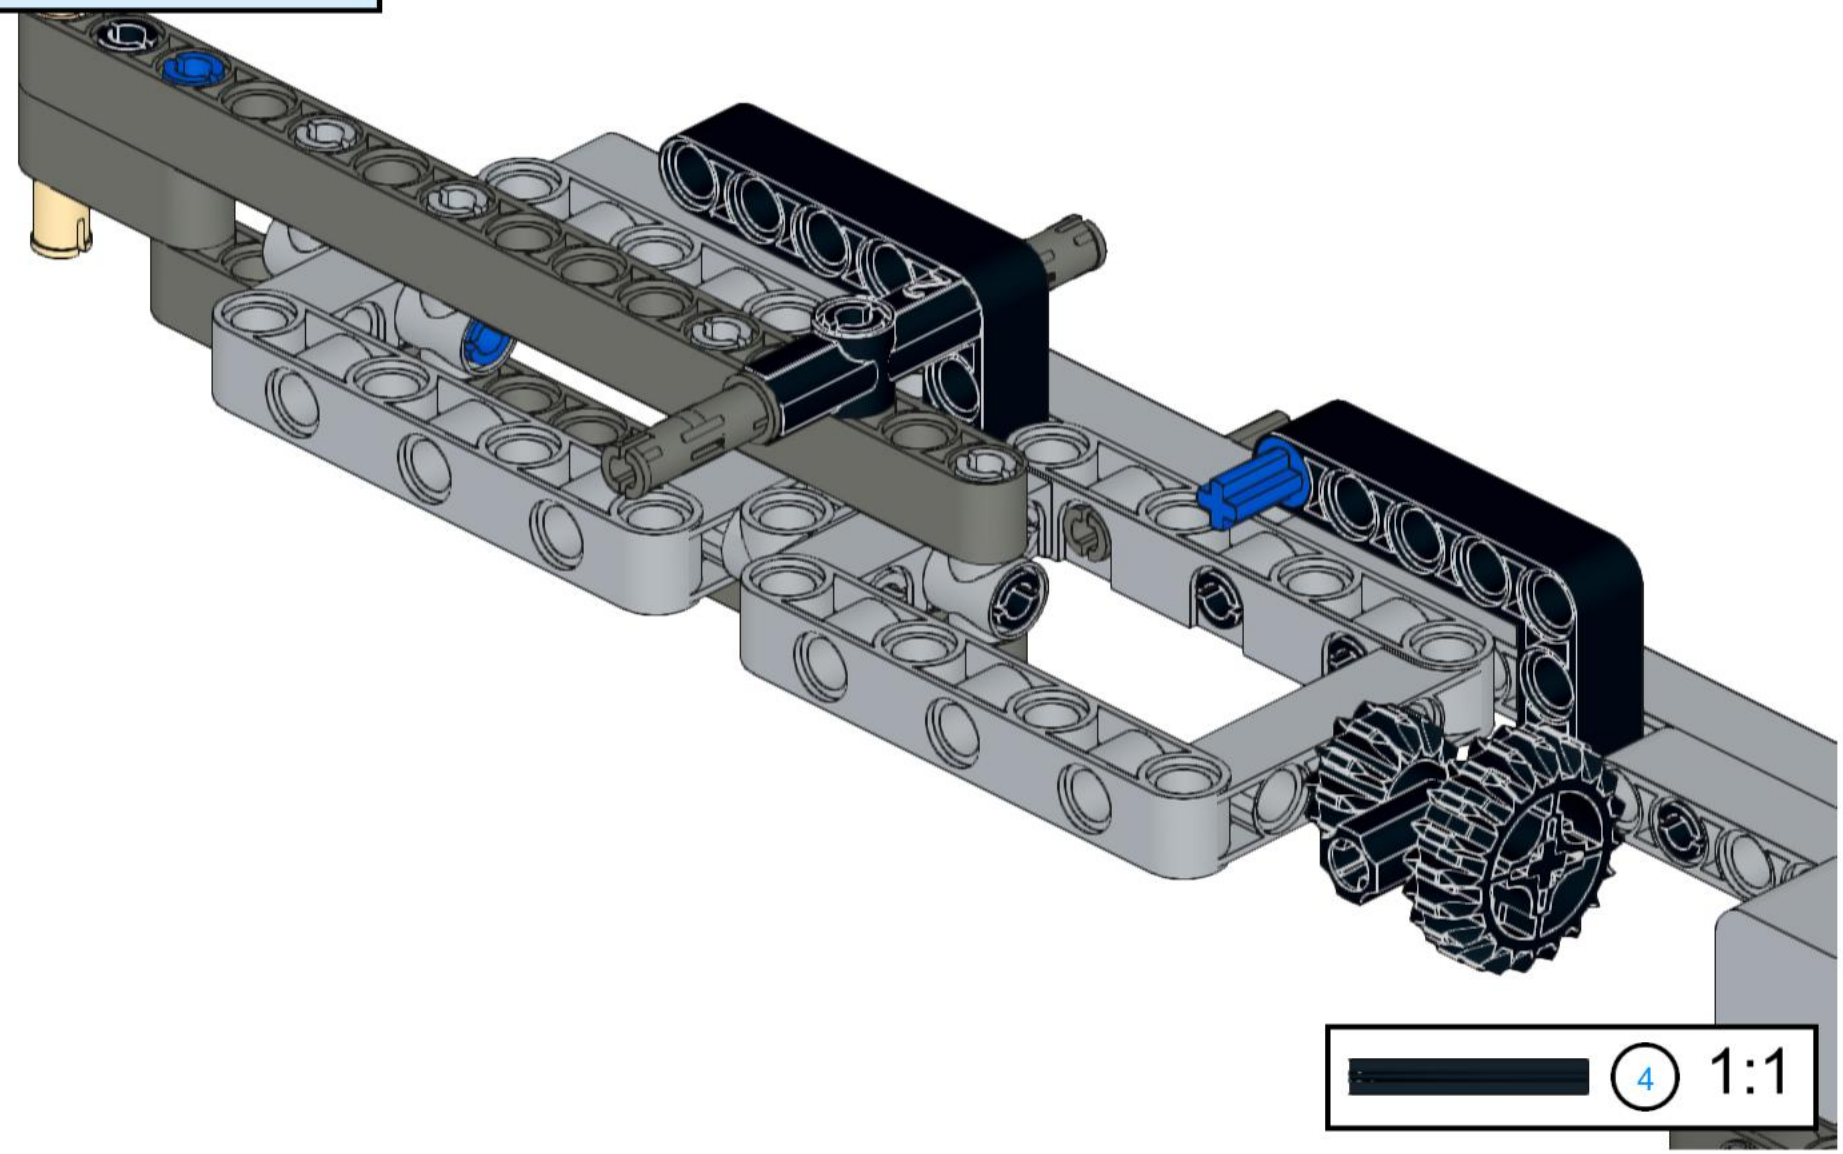

This block contains a parts list for step 37. It lists four items: a grey axle, a grey axle with a hole, a grey gear, and a grey gear. Each item is accompanied by the quantity '1x'.

4 1:1

A reference bar consisting of a solid black rectangle followed by a circle containing the number '4' and the ratio '1:1'.