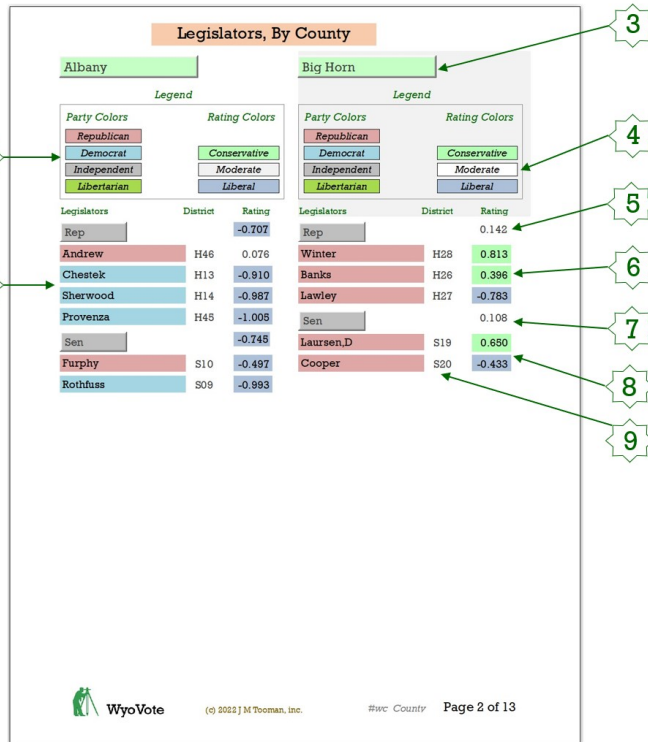

Legislators, By County

Legislative Session YR: 23

Sweetwater

County Wide Rating: -0.302

Legend

Party Colors	Rating Colors
Republican	Conservative
Democrat	Moderate
Independent	Liberal
Libertarian	

Legislators	District	Rating
Rep		-0.416
Heiner	H18	0.591
Davis	H47	-0.010
Niemiec	H60	-0.626
Wylie	H39	-0.666
Larson,J	H17	-0.726
Burkhart	H15	-0.730
Stith	H48	-0.744
Sen		-0.103
Kolb	S12	0.242
Hicks	S11	0.062
Jones	S13	-0.159
Baldwin	S14	-0.557

Report Explanation

- 1 **Party Colors**
Each Legislator is boxed in by the color of their respective parties.
- 2 **Last Name:**
This column has two types of information:
 - Legislator Last Name
 - Political Party
 The Legend shows the party name and colors.
- 3 **County**
- 4 **Rating Colors**
Legislator's overall rating position
- 5 **Average Rating - House**
Average rating of Representatives in the committee
- 6 **Representative Rating**
- 7 **Average Rating - Senate**
Average rating of Senators in the committee
- 8 **Senator Rating**
- 9 **Legislator's District**

Note:

The Report Explanation applies equally for all individual counties; the information is different for each county but the report format applies to all.