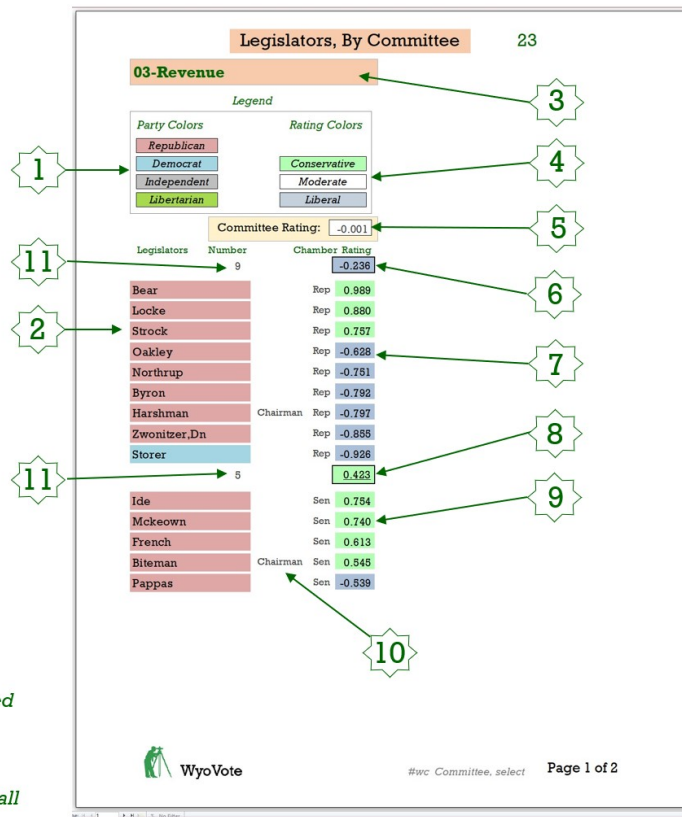

Select Federal Natural Resource Management Committee

Legend

<i>Party Colors</i>	<i>Rating Colors</i>
Republican	Conservative
Democrat	Moderate
Independent	Liberal
Libertarian	

Committee Rating:

Legislators	Number	Chamber	Rating
	3		0.576
Winter		Rep	0.813
Heiner		Chairman Rep	0.591
Tarver		Rep	0.324
	3		-0.204
Kolb		Sen	0.242
Boner		Sen	-0.348
Ellis		Sen	-0.507

- 1 **Party Colors**
Each Legislator is boxed in by the color of their respective parties.
- 2 **Last Name:**
This column has two types of information: Legislator Last Name and Political Party. See Legend for Party Color
- 3 **Committee**
- 4 **Rating Colors**
Legislator's overall rating position
- 5 **Average Rating - House**
Average rating of Representatives in the committee
- 6 **House Chamber Rating**
- 7 **Individual Representative Rating**
- 8 **Senate Chamber Rating**
- 9 **Individual Senator Rating**
- 10 **Committee Position**
- 11 **# of Chamber Legislators**

Report Explanation

Note:

The Report Explanation is from the 03 Revenue Committee report but applies equally for all individual committees. The full report contains all counties and is a double column report, whereas the individual committee reports only contain a single committee in the same format.