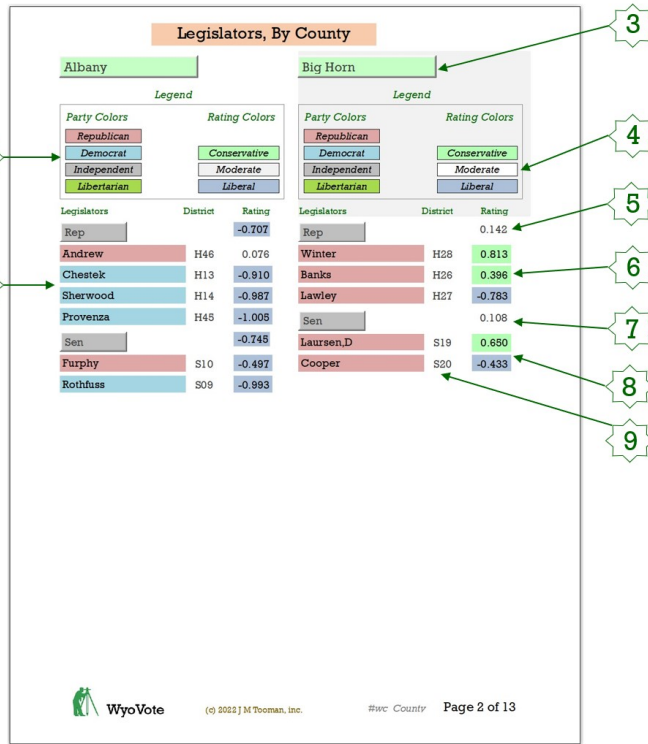

Legislators, By County

Legislative Session YR: 23

Park

County Wide Rating: 0.136

Legend

Party Colors	Rating Colors
Republican	Conservative
Democrat	Moderate
Independent	Liberal
Libertarian	

Legislators	District	Rating
Rep		0.052
Winter	H28	0.813
Rodriguez-Williams	H50	0.474
Banks	H26	0.396
Newsome	H24	-0.670
Northrup	H25	-0.751
Sen		0.277
Laursen,D	S19	0.650
French	S18	0.613
Cooper	S20	-0.433

Report Explanation

- 1 Party Colors**
Each Legislator is boxed in by the color of their respective parties.
- 2 Last Name:**
This column has two types of information:
 - Legislator Last Name
 - Political Party
 The Legend shows the party name and colors.
- 3 County**
- 4 Rating Colors**
Legislator's overall rating position
- 5 Average Rating - House**
Average rating of Representatives in the committee
- 6 Representative Rating**
- 7 Average Rating - Senate**
Average rating of Senators in the committee
- 8 Senator Rating**
- 9 Legislator's District**

Note:

The Report Explanation applies equally for all individual counties; the information is different for each county but the report format applies to all.