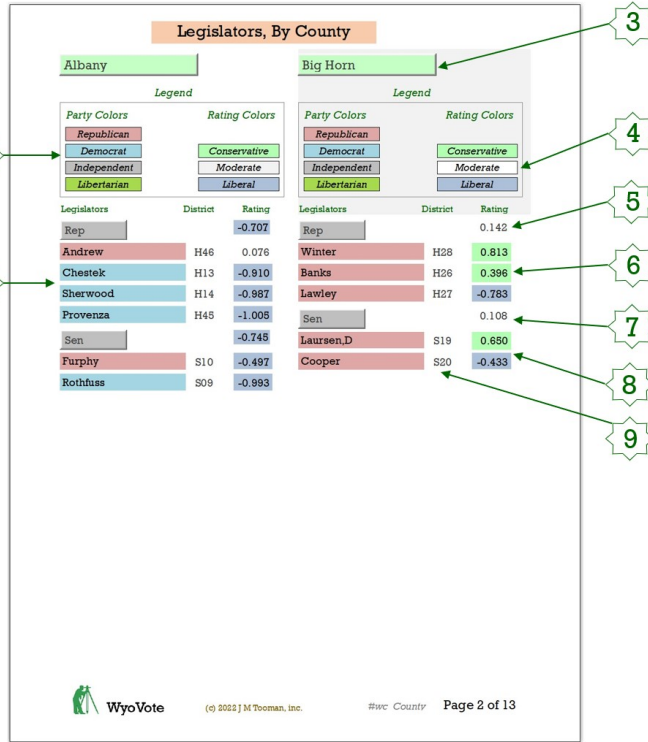

Legislators, By County

Legislative Session YR: 23

Albany

County Wide Rating: -0.720

Legend

Party Colors	Rating Colors
Republican	Conservative
Democrat	Moderate
Independent	Liberal
Libertarian	

Legislators	District	Rating
Rep		-0.707
Andrew	H46	0.076
Chestek	H13	-0.910
Sherwood	H14	-0.987
Provenza	H45	-1.005
Sen		-0.745
Furphy	S10	-0.497
Rothfuss	S09	-0.993

Report Explanation

- 1 **Party Colors**
Each Legislator is boxed in by the color of their respective parties.
- 2 **Last Name:**
This column has two types of information:
 - Legislator Last Name
 - Political Party
 The Legend shows the party name and colors.
- 3 **County**
- 4 **Rating Colors**
Legislator's overall rating position
- 5 **Average Rating - House**
Average rating of Representatives in the committee
- 6 **Representative Rating**
- 7 **Average Rating - Senate**
Average rating of Senators in the committee
- 8 **Senator Rating**
- 9 **Legislator's District**

Note:

The Report Explanation applies equally for all individual counties; the information is different for each county but the report format applies to all.