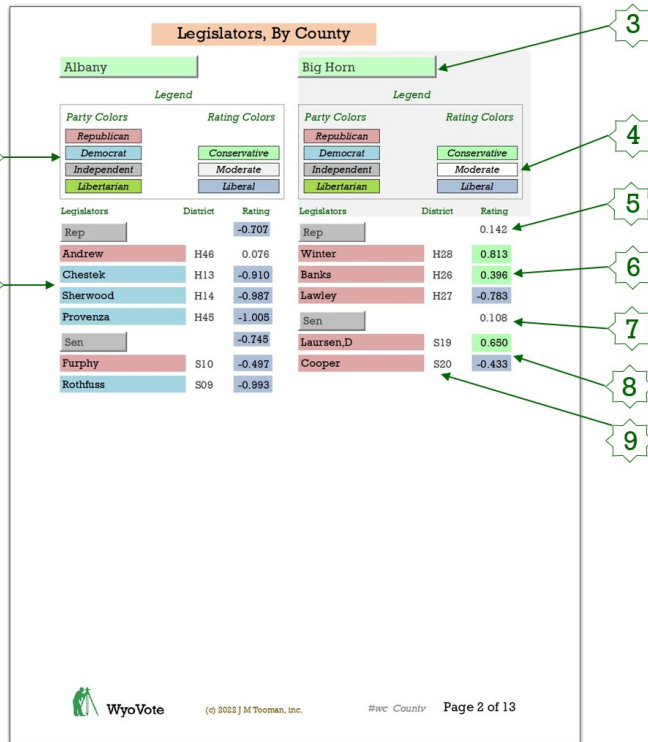

## Legend

Party Colors	Rating Colors
Republican	Conservative
Democrat	Moderate
Independent	Liberal
Libertarian	

Legislators	District	Rating
Rep		-0.066
Strock	H06	0.757
Chadwick	H62	-0.889
Sen		-0.348
Boner	S02	-0.348

## Report Explanation

- 1 **Party Colors**  
Each Legislator is boxed in by the color of their respective parties.
- 2 **Last Name:**  
This column has two types of information:
  - Legislator Last Name
  - Political Party
 The Legend shows the party name and colors.
- 3 **County**
- 4 **Rating Colors**  
Legislator's overall rating position
- 5 **Average Rating - House**  
Average rating of Representatives in the committee
- 6 **Representative Rating**
- 7 **Average Rating - Senate**  
Average rating of Senators in the committee
- 8 **Senator Rating**
- 9 **Legislator's District**

**Note:**

The Report Explanation applies equally for all individual counties; the information is different for each county but the report format applies to all.