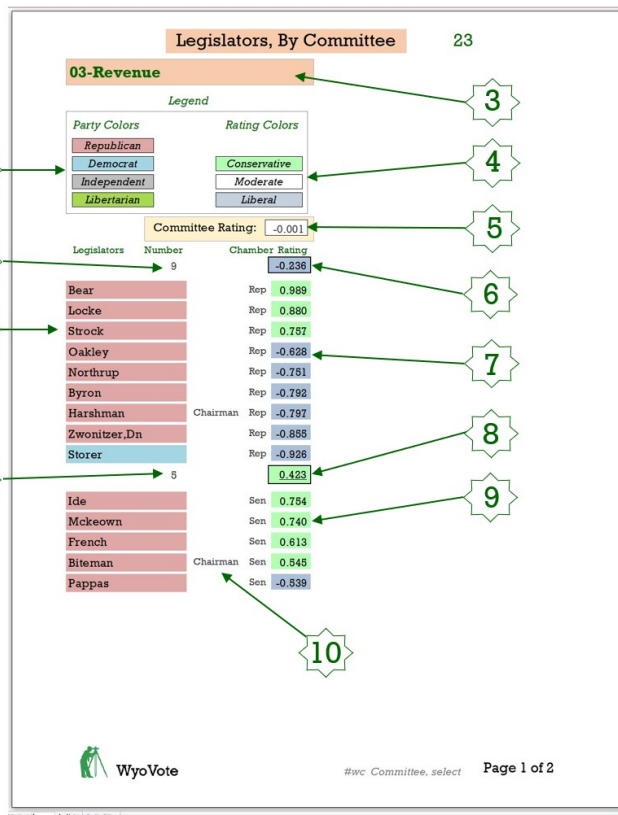

Mental Health & Vulnerable Adult

Legend

Party Colors	Rating Colors
Republican	Conservative
Democrat	Moderate
Independent	Liberal
Libertarian	

Committee Rating: -0.478

Legislators	Number	Chamber	Rating
	3		-0.774
Sommers		Rep	-0.672
Larsen		Chairman Rep	-0.795
Zwonitzer,Dn		Rep	-0.855
	3		-0.181
Barlow		Sen	0.607
Baldwin		Chairman Sen	-0.557
Nethercott		Sen	-0.593

- 1 **Party Colors**
Each Legislator is boxed in by the color of their respective parties.
- 2 **Last Name:**
This column has two types of information: Legislator Last Name and Political Party. See Legend for Party Color
- 3 **Committee**
- 4 **Rating Colors**
Legislator's overall rating position
- 5 **Average Rating - House**
Average rating of Representatives in the committee
- 6 **House Chamber Rating**
- 7 **Individual Representative Rating**
- 8 **Senate Chamber Rating**
- 9 **Individual Senator Rating**
- 10 **Committee Position**
- 11 **# of Chamber Legislators**

Report Explanation

Note:

The Report Explanation is from the 03 Revenue Committee report but applies equally for all individual committees. The full report contains all counties and is a double column report, whereas the individual committee reports only contain a single committee in the same format.