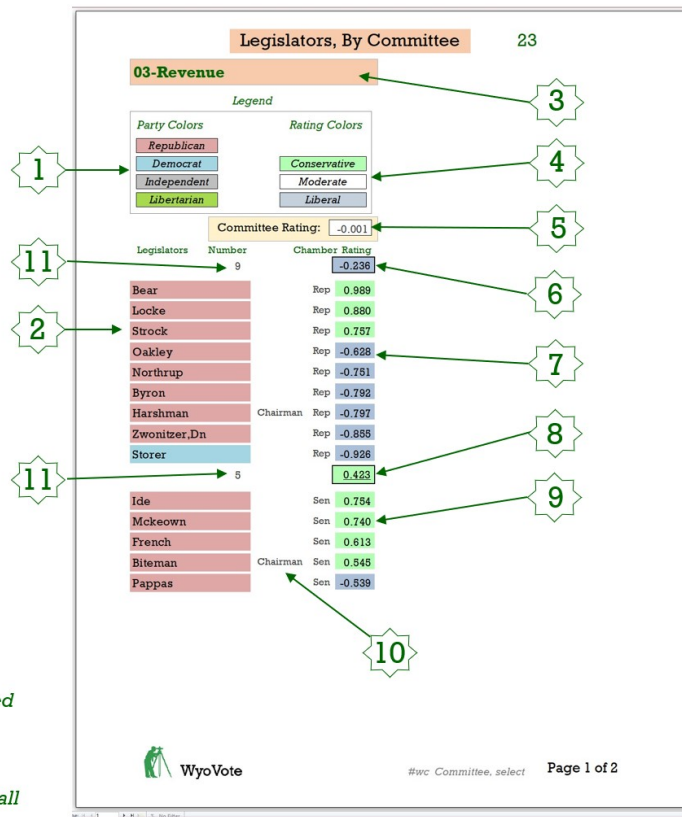

## Subcommittee on Capitol Governance

### Legend

Party Colors	Rating Colors
Republican	Conservative
Democrat	Moderate
Independent	Liberal
Libertarian	

Committee Rating: -0.720

Legislators	Number	Chamber	Rating
	3		-0.930
Walters	Chairman	Rep	-0.800
Nicholas		Rep	-0.890
Yin		Rep	-1.099
	3		-0.510
Case	Chairman	Sen	-0.458
Driskill		Sen	-0.533
Pappas		Sen	-0.539

- 1 **Party Colors**  
Each Legislator is boxed in by the color of their respective parties.
- 2 **Last Name:**  
This column has two types of information: Legislator Last Name and Political Party. See Legend for Party Color
- 3 **Committee**
- 4 **Rating Colors**  
Legislator's overall rating position
- 5 **Average Rating - House**  
Average rating of Representatives in the committee
- 6 **House Chamber Rating**
- 7 **Individual Representative Rating**
- 8 **Senate Chamber Rating**
- 9 **Individual Senator Rating**
- 10 **Committee Position**
- 11 **# of Chamber Legislators**

## Report Explanation

**Note:**

The Report Explanation is from the 03 Revenue Committee report but applies equally for all individual committees. The full report contains all counties and is a double column report, whereas the individual committee reports only contain a single committee in the same format.