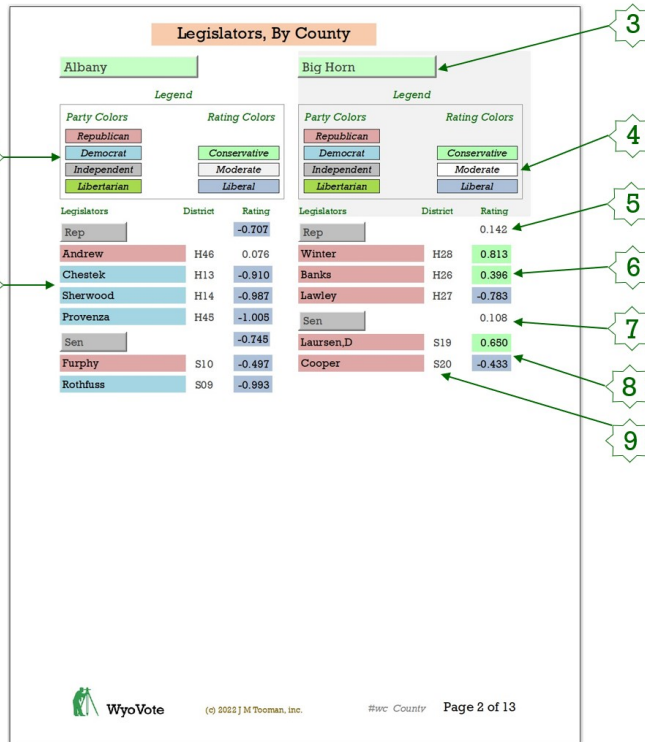

Legislators, By County

Report Explanation

1. 1 **Party Colors**
   Each Legislator is boxed in by the color of their respective parties.
2. 2 **Last Name:**
   This column has two types of information:
   - Legislator Last Name
   - Political PartyThe Legend shows the party name and colors.
3. 3 **County**
4. 4 **Rating Colors**
   Legislator's overall rating position
5. 5 **Average Rating - House**
   Average rating of Representatives in the committee
6. 6 **Representative Rating**
7. 7 **Average Rating - Senate**
   Average rating of Senators in the committee
8. 8 **Senator Rating**
9. 9 **Legislator's District**

NOTE on Rating Coefficients

The Rating Coefficient is the number calculated by WyoVote based on the Legislator's voting Record. It is the same in all reports.

Moderates fall into the range of -0.2 to 0.2 for all reports.

Note:

The Report Explanation applies equally for all individual counties; the information is different for each county but the report format applies to all.