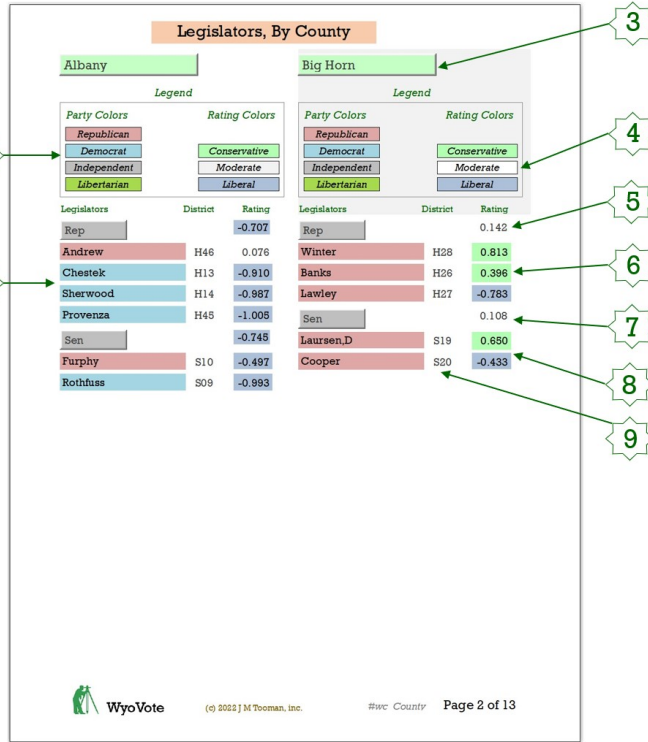

Legislators, By County

Legislative Session YR: 23

Hot Springs

County Wide Rating: 0.190

Legend

Party Colors	Rating Colors
Republican	Conservative
Democrat	Moderate
Independent	Liberal
Libertarian	

Legislators	District	Rating
Rep		0.813
Winter	H28	0.813
Sen		-0.433
Cooper	S20	-0.433

Report Explanation

- 1 **Party Colors**
Each Legislator is boxed in by the color of their respective parties.
- 2 **Last Name:**
This column has two types of information:
 - Legislator Last Name
 - Political Party
 The Legend shows the party name and colors.
- 3 **County**
- 4 **Rating Colors**
Legislator's overall rating position
- 5 **Average Rating - House**
Average rating of Representatives in the committee
- 6 **Representative Rating**
- 7 **Average Rating - Senate**
Average rating of Senators in the committee
- 8 **Senator Rating**
- 9 **Legislator's District**

Note:

The Report Explanation applies equally for all individual counties; the information is different for each county but the report format applies to all.