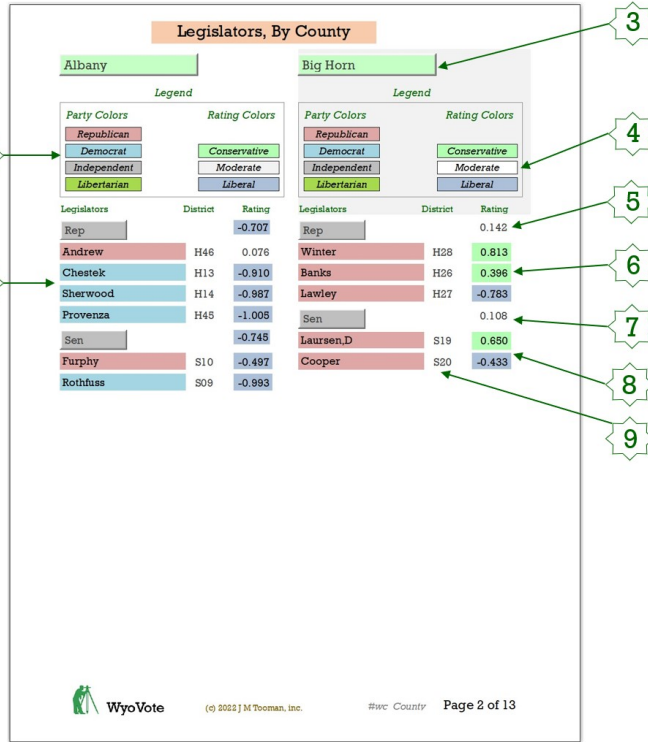

Legislators, By County

Legislative Session YR: 23

Big Horn

County Wide Rating: 0.129

Legend

Party Colors	Rating Colors
Republican	Conservative
Democrat	Moderate
Independent	Liberal
Libertarian	

Legislators	District	Rating
Rep		0.142
Winter	H28	0.813
Banks	H26	0.396
Lawley	H27	-0.783
Sen		0.108
Laurson,D	S19	0.650
Cooper	S20	-0.433

Report Explanation

- 1 **Party Colors**
Each Legislator is boxed in by the color of their respective parties.
- 2 **Last Name:**
This column has two types of information:
 - Legislator Last Name
 - Political Party
 The Legend shows the party name and colors.
- 3 **County**
- 4 **Rating Colors**
Legislator's overall rating position
- 5 **Average Rating - House**
Average rating of Representatives in the committee
- 6 **Representative Rating**
- 7 **Average Rating - Senate**
Average rating of Senators in the committee
- 8 **Senator Rating**
- 9 **Legislator's District**

Note:

The Report Explanation applies equally for all individual counties; the information is different for each county but the report format applies to all.