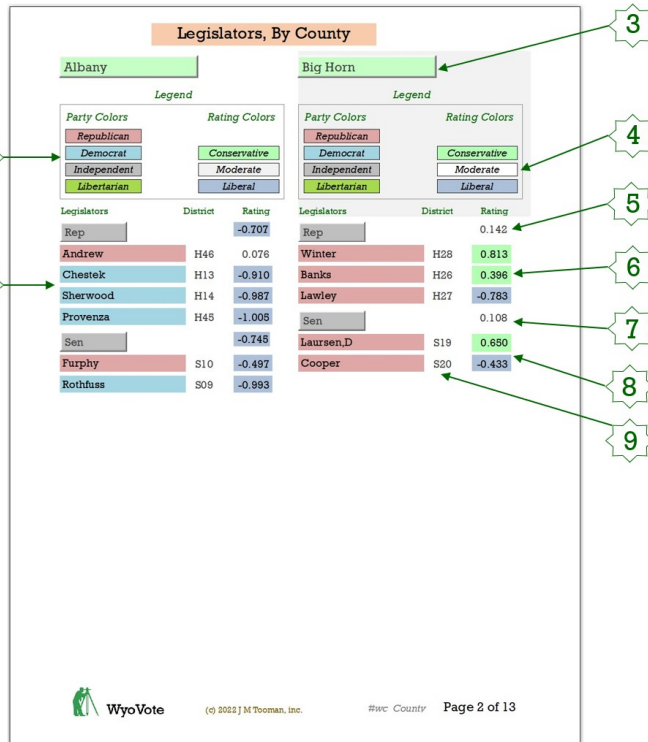

Legislators, By County

Legislative Session YR: 23

Weston

County Wide Rating: 0.329

Legend

Party Colors	Rating Colors
Republican	Conservative
Democrat	Moderate
Independent	Liberal
Libertarian	

Legislators	District	Rating
Rep		0.739
Slagle	H02	0.939
Neiman	H01	0.539
Sen		-0.081
Steinmetz	S03	0.372
Driskill	S01	-0.533

Report Explanation

- 1 **Party Colors**
Each Legislator is boxed in by the color of their respective parties.
- 2 **Last Name:**
This column has two types of information:
 - Legislator Last Name
 - Political Party
 The Legend shows the party name and colors.
- 3 **County**
- 4 **Rating Colors**
Legislator's overall rating position
- 5 **Average Rating - House**
Average rating of Representatives in the committee
- 6 **Representative Rating**
- 7 **Average Rating - Senate**
Average rating of Senators in the committee
- 8 **Senator Rating**
- 9 **Legislator's District**

Note:

The Report Explanation applies equally for all individual counties; the information is different for each county but the report format applies to all.