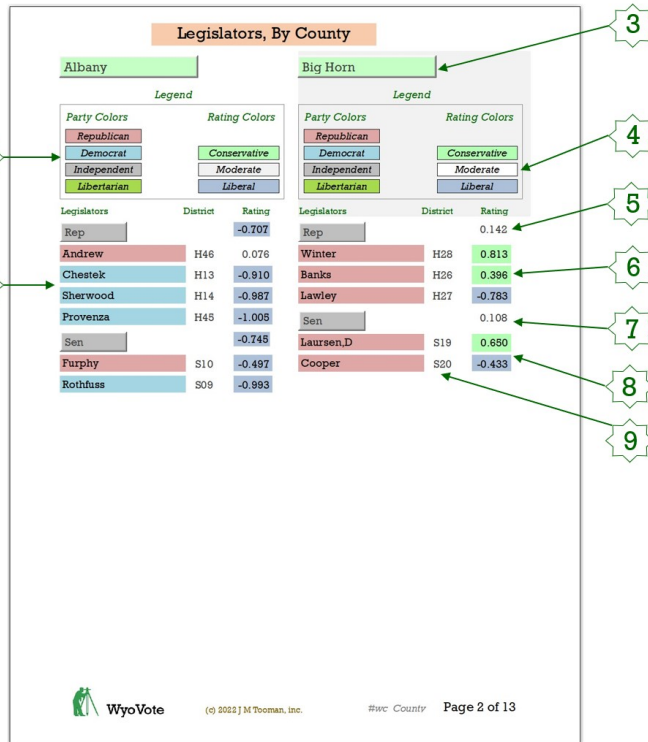

Legislators, By County

Legislative Session YR: 23

Natrona

County Wide Rating: -0.194

Legend

Party Colors	Rating Colors
Republican	Conservative
Democrat	Moderate
Independent	Liberal
Libertarian	

Legislators	District	Rating
Rep		-0.193
Ward	H57	0.899
Allemand	H58	0.896
Locke	H35	0.880
Washut	H36	-0.370
Obermueller	H56	-0.772
O'Hearn	H59	-0.785
Harshman	H37	-0.797
Walters	H38	-0.800
Chadwick	H62	-0.889
Sen		-0.196
Ide	S29	0.754
Boner	S02	-0.348
Landen	S27	-0.515
Anderson	S28	-0.675

Report Explanation

- 1 **Party Colors**
Each Legislator is boxed in by the color of their respective parties.
- 2 **Last Name:**
This column has two types of information:
 - Legislator Last Name
 - Political Party
 The Legend shows the party name and colors.
- 3 **County**
- 4 **Rating Colors**
Legislator's overall rating position
- 5 **Average Rating - House**
Average rating of Representatives in the committee
- 6 **Representative Rating**
- 7 **Average Rating - Senate**
Average rating of Senators in the committee
- 8 **Senator Rating**
- 9 **Legislator's District**

Note:

The Report Explanation applies equally for all individual counties; the information is different for each county but the report format applies to all.