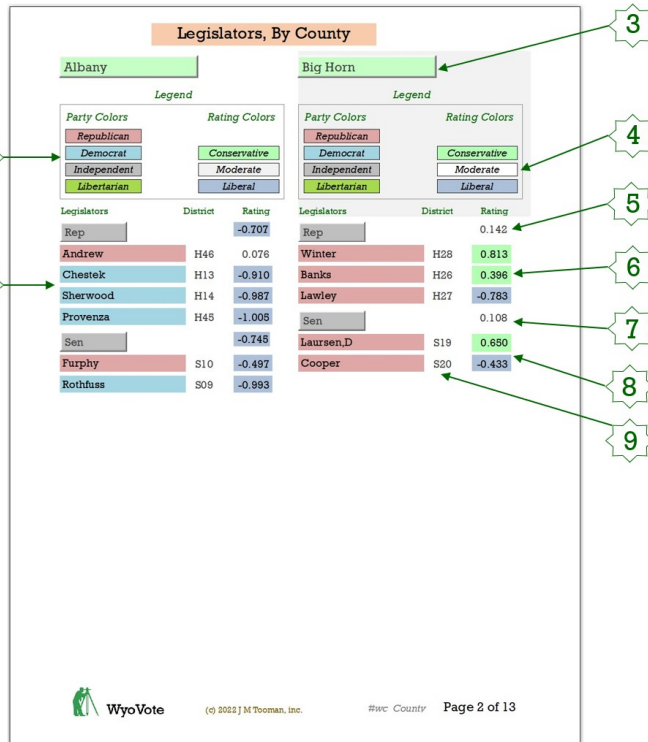

## Legend

Party Colors	Rating Colors
Republican	Conservative
Democrat	Moderate
Independent	Liberal
Libertarian	

Legislators	District	Rating
Rep		-0.672
Sommers	H20	-0.672
S14		-0.557
Baldwin	S14	-0.557

## Report Explanation

- 1 **Party Colors**  
Each Legislator is boxed in by the color of their respective parties.
- 2 **Last Name:**  
This column has two types of information:
  - Legislator Last Name
  - Political Party
 The Legend shows the party name and colors.
- 3 **County**
- 4 **Rating Colors**  
Legislator's overall rating position
- 5 **Average Rating - House**  
Average rating of Representatives in the committee
- 6 **Representative Rating**
- 7 **Average Rating - Senate**  
Average rating of Senators in the committee
- 8 **Senator Rating**
- 9 **Legislator's District**

**Note:**

The Report Explanation applies equally for all individual counties; the information is different for each county but the report format applies to all.