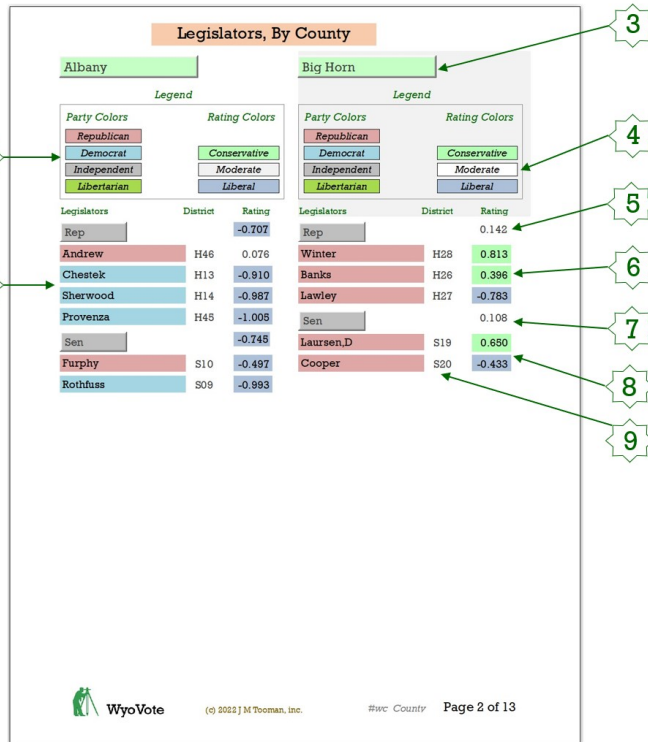

Legislators, By County

Legislative Session YR: 23

Niobrara

County Wide Rating: 0.656

Legend

Party Colors	Rating Colors
Republican	Conservative
Democrat	Moderate
Independent	Liberal
Libertarian	

Legislators	District	Rating
Rep		0.939
Slagle	H02	0.939
Sen		0.372
Steinmetz	S03	0.372

Report Explanation

- 1 **Party Colors**
Each Legislator is boxed in by the color of their respective parties.
- 2 **Last Name:**
This column has two types of information:
 - Legislator Last Name
 - Political Party
 The Legend shows the party name and colors.
- 3 **County**
- 4 **Rating Colors**
Legislator's overall rating position
- 5 **Average Rating - House**
Average rating of Representatives in the committee
- 6 **Representative Rating**
- 7 **Average Rating - Senate**
Average rating of Senators in the committee
- 8 **Senator Rating**
- 9 **Legislator's District**

Note:

The Report Explanation applies equally for all individual counties; the information is different for each county but the report format applies to all.