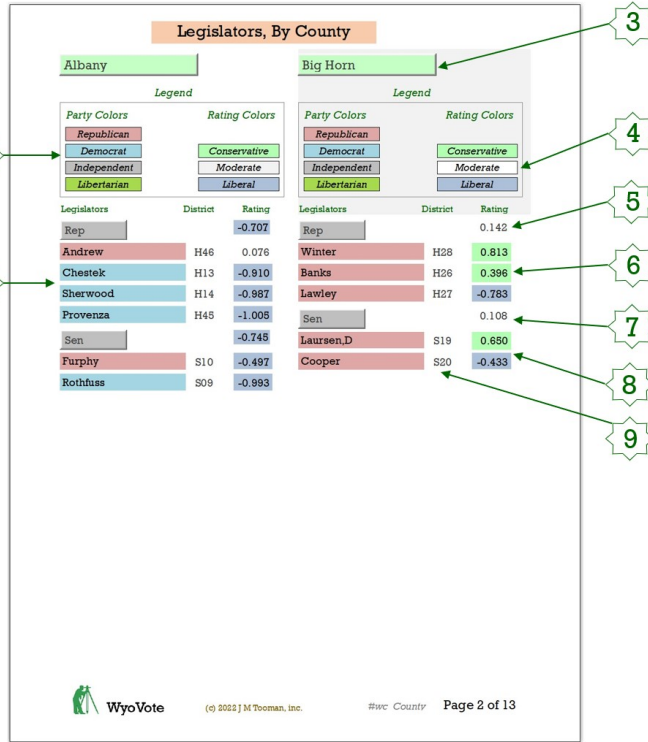

## Legend

Party Colors	Rating Colors
Republican	Conservative
Democrat	Moderate
Independent	Liberal
Libertarian	

Legislators	District	Rating
Rep		0.161
Jennings	H30	0.998
Pendergraft	H29	0.663
Western	H51	-0.484
Crago	H40	-0.534
Sen		0.113
Biteman	S21	0.545
Kinsky	S22	-0.319

## Report Explanation

- 1 **Party Colors**  
Each Legislator is boxed in by the color of their respective parties.
- 2 **Last Name:**  
This column has two types of information:
  - Legislator Last Name
  - Political Party
 The Legend shows the party name and colors.
- 3 **County**
- 4 **Rating Colors**  
Legislator's overall rating position
- 5 **Average Rating - House**  
Average rating of Representatives in the committee
- 6 **Representative Rating**
- 7 **Average Rating - Senate**  
Average rating of Senators in the committee
- 8 **Senator Rating**
- 9 **Legislator's District**

Note:

The Report Explanation applies equally for all individual counties; the information is different for each county but the report format applies to all.