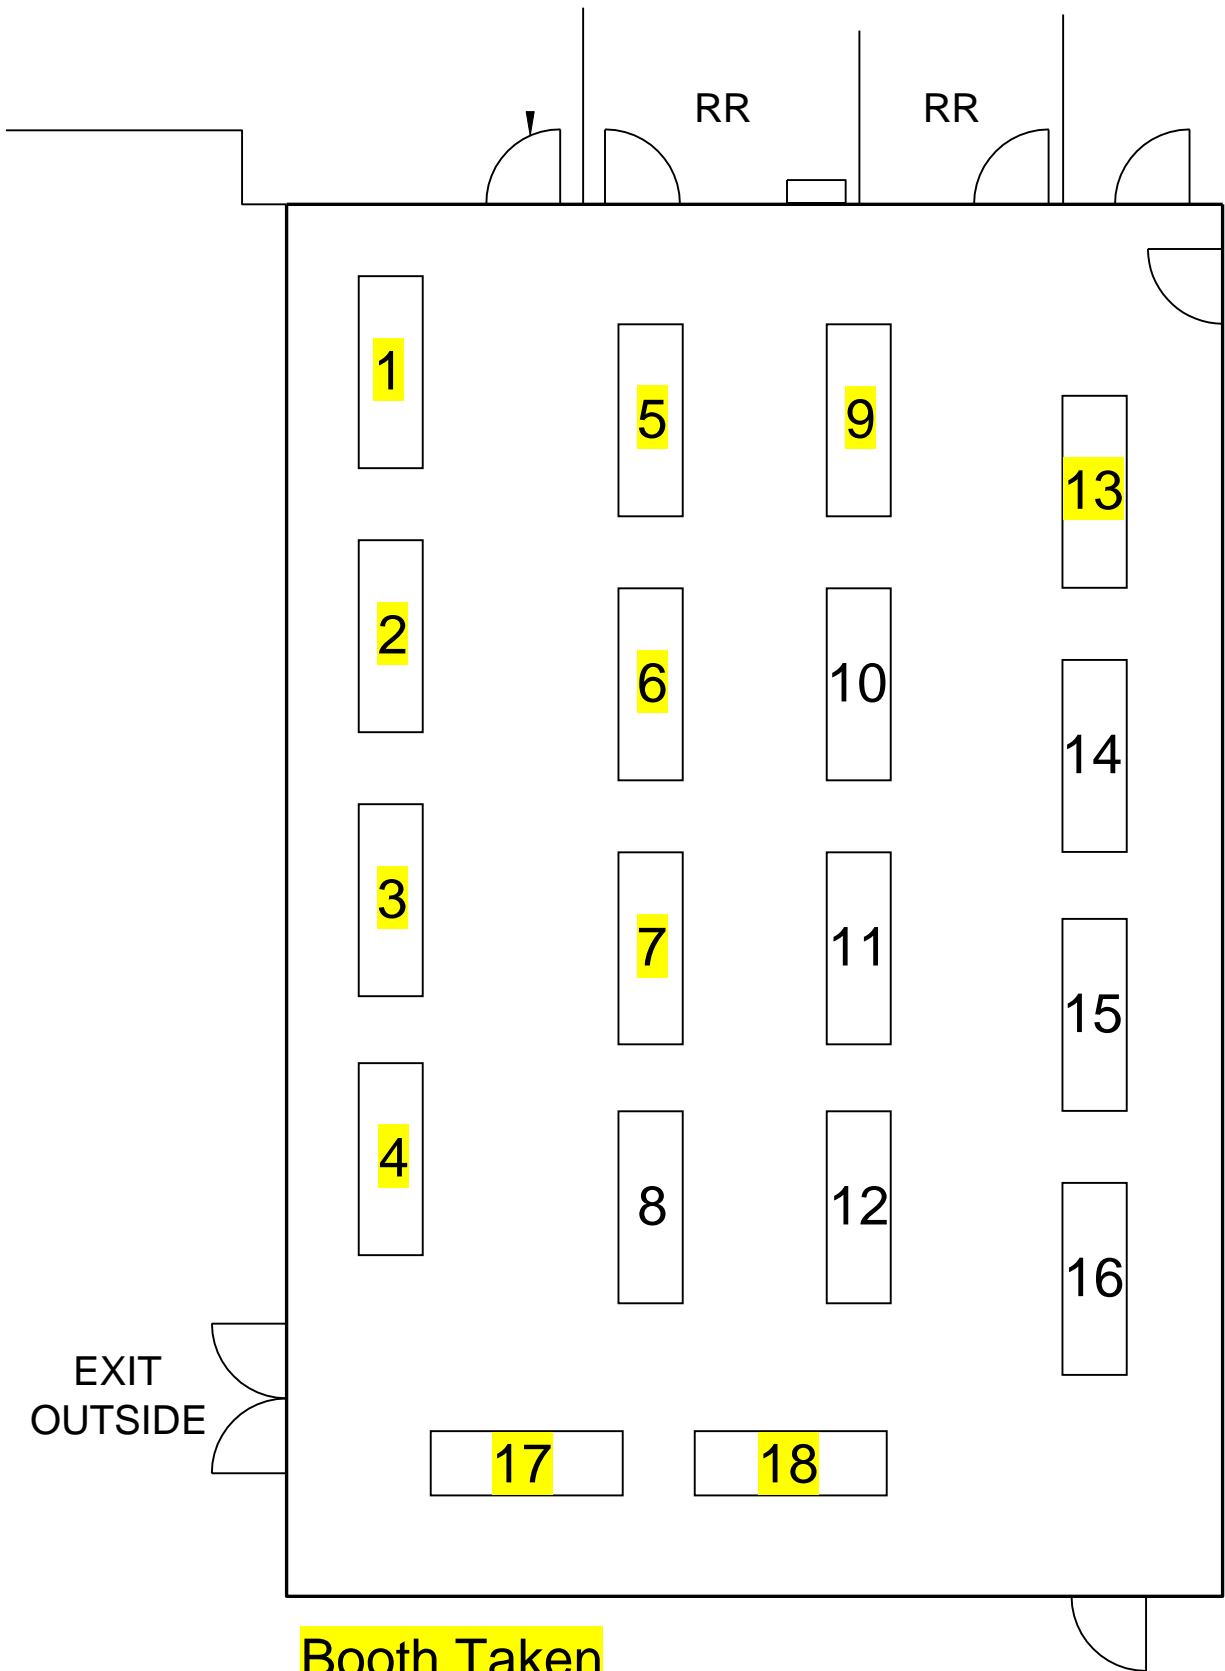

CLASS ROOM  
ENTRANCE

EXIT  
OUTSIDE

1. Corteva
2. Organic Technologies
3. Ecologel / BioPro
4. Rain Bird
5. Woodbay
6. Winsupply
7. Sunland
8. Available
9. Helena
10. Available
11. Available
12. Available
13. Syngenta
14. Available
15. Available
16. Available
17. Heritage PPG
18. ExerPlay