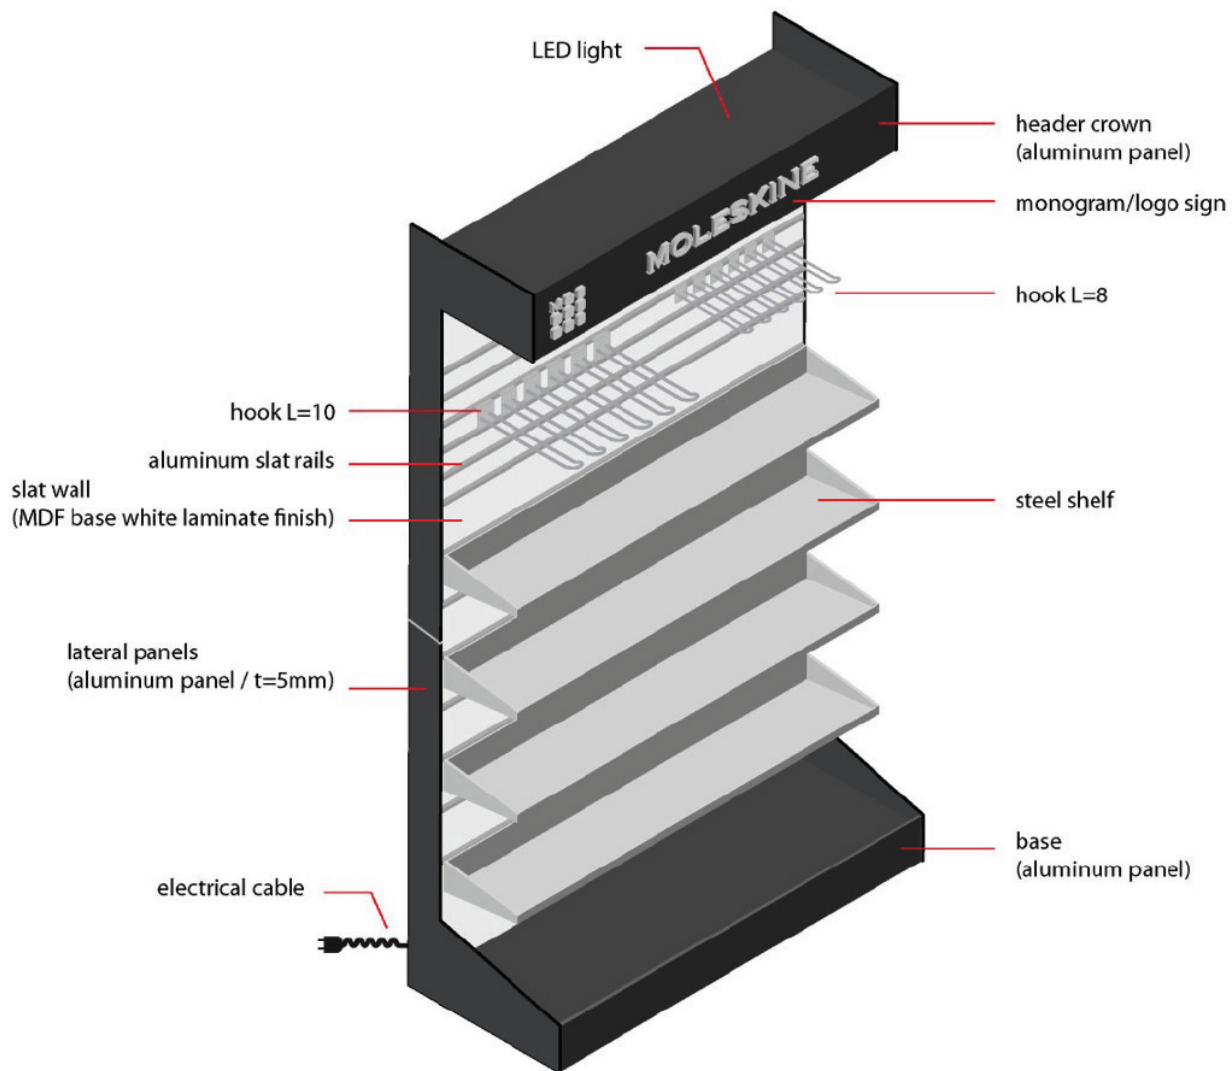

SELF STANDING WALL

ISBN: 8056598850369

FEATURES:

- Fixture made of white MDF panel with slats, black aluminium crowner with LED lights and a wooden base

w45.25" x d19.88" x h87.38"

Display Only: ISBN 8051272894332