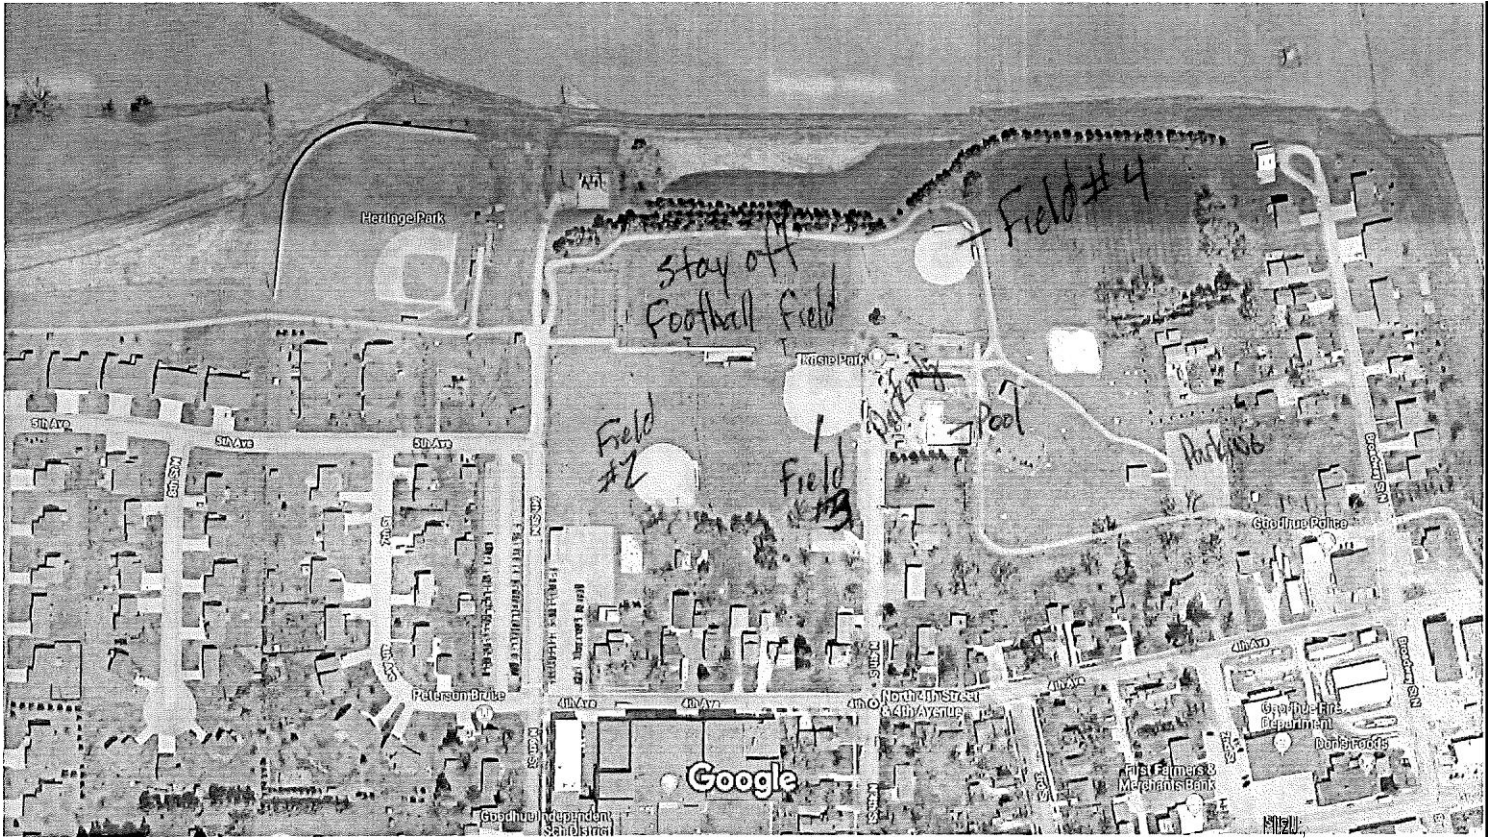

## **Goodhue 10U Baseball Tournament Rules**

- This tournament is open to anyone completing the 4<sup>th</sup> grade or younger.
- Games will be as follows: 5 innings with a 75 minute time limit on each game. No inning should start after 75 minutes.
- 7 runs per half inning limit.
- Each team will supply 1 game ball per game. The game ball should be of sufficient quality (Wilson, Rawlings, Diamond... ). No practice balls please.
- No leading off.
- Runners may steal 2<sup>nd</sup> or 3<sup>rd</sup> after the ball crosses home plate. The first violation for leaving early will be a team warning. The second will result in the runner being called out.
- Dropped 3<sup>rd</sup> strike is an out.
- A pitcher can pitch a maximum of 3 innings per game and a total of 6 per tournament (1 pitch constitutes an inning).
- No balks will be called but the umpire will make the pitcher aware if it happens.
- 10 defensive players in the field (4 outfielders).
- You must bat at least 12 uniformed players if you have over 12 players, but all players can bat if the coach chooses. Free substitutions.
- During the pitcher warm-ups (at any time) the catcher must wear a mask.
- Pitching mound should be 46 feet (discretion of the home field coach).
- Mercy rule is in effect if team is ahead by 15 runs after 3 innings, 10 runs after 4 innings.
- Courtesy runner is allowed for the current catcher at any time. The courtesy runner will be the last player in your lineup who made an out.
- No metal spikes.
- Runners must slide on all close plays.

# Google Maps

Imagery ©2019 Google, Map data ©2019 Google 100 ft