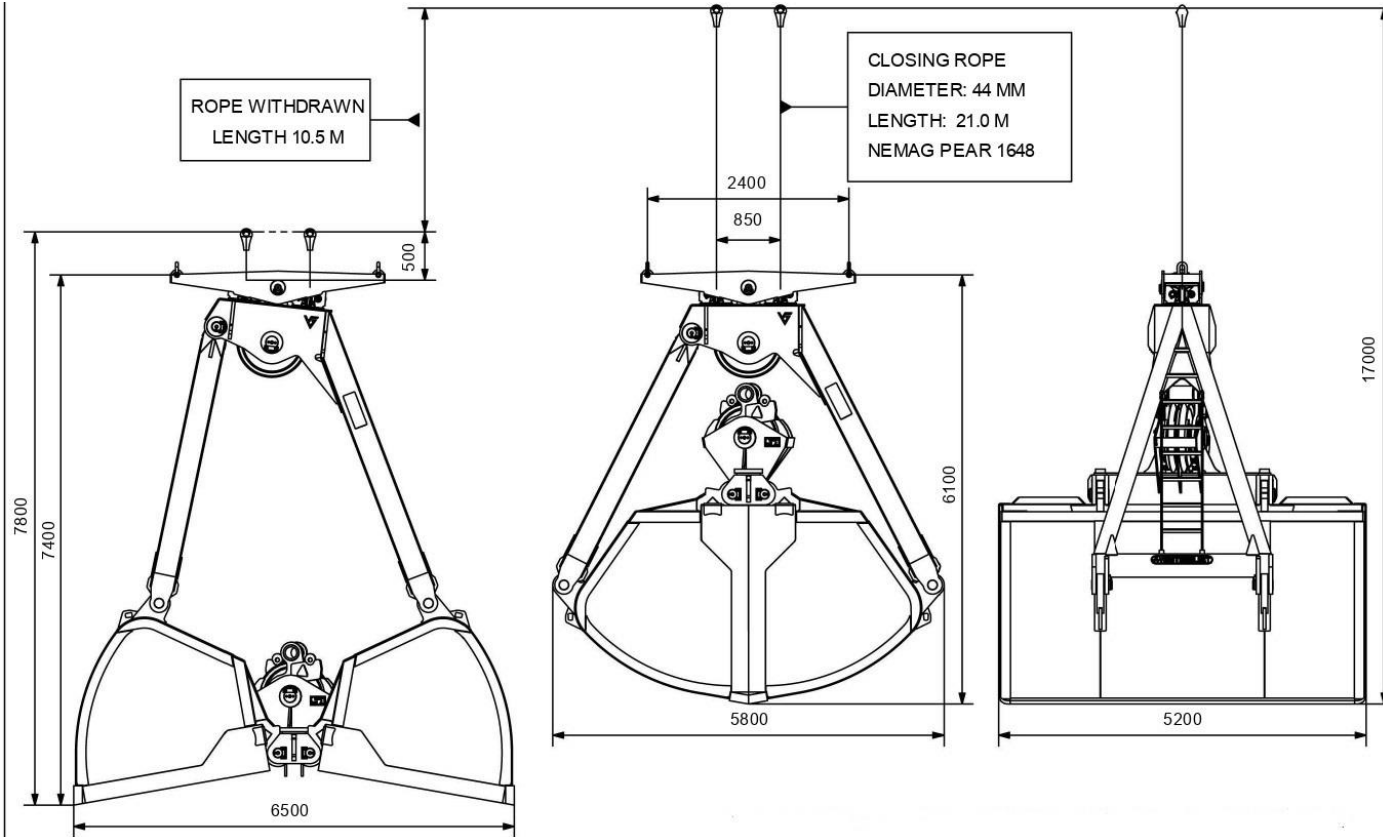

## Verstegen Grab VSHC924. 55m<sup>3</sup>

**YEAR: 2015**

**LIFTING CAPACITY: 25.5 Tn.**

**WEIGHT: 24500 Kg.**

**FOUR ROPES**

**GOOD WORKING CONDITIONS**

## Grab Verstegen Grab 55m3

55.0 M<sup>3</sup> VSHC  
25.5 ton Coal 0.90 ton/M<sup>3</sup>

|  |                    |                          |                             |
|--|--------------------|--------------------------|-----------------------------|
|  | SCALE -            | MODIFICATION             | REMARK                      |
|  | UNIT OF MEASURE mm | GRAB NO. _               | <b>HARDOX</b><br>IN MY BODY |
|  | DATE 6 - 2 - 2015  | SEEN                     |                             |
|  |                    | 55.0 M <sup>3</sup> VSHC |                             |