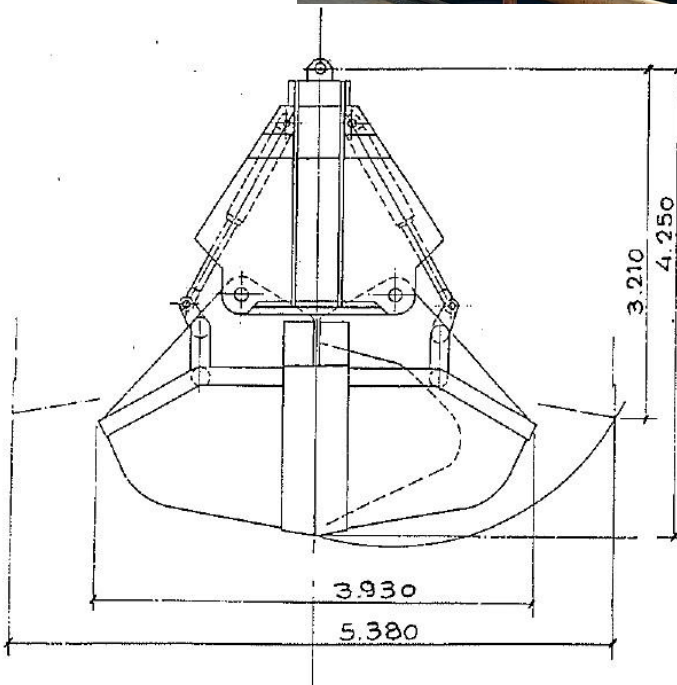

MIT Grab CMB 22

Year:

Capacity: 22 m3

Engine Power: 100 CV

GOOD WORKING CONDITIONS

MIT Grab CMB 22

**BENDEZU
PORT
EQUIPMENT**

Bendezu Port Equipment