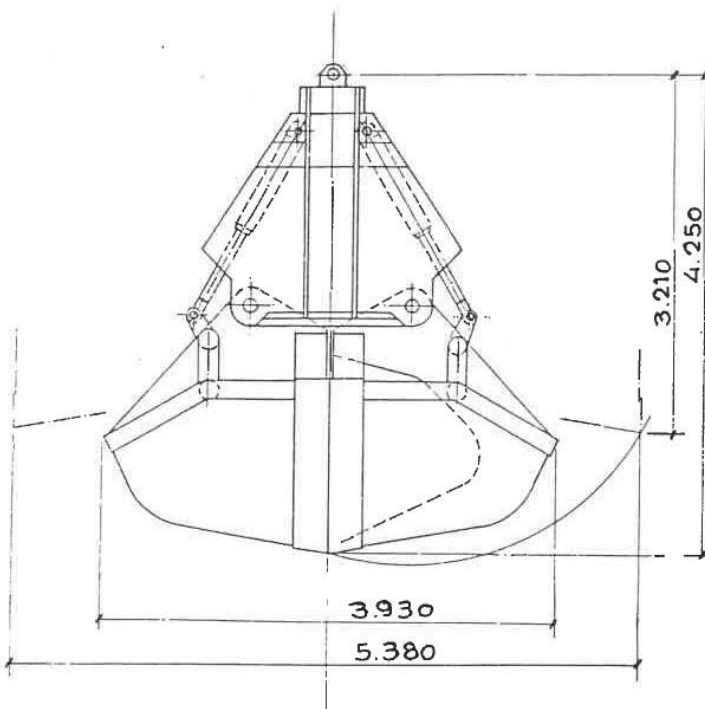

MIT Grab CMB 18