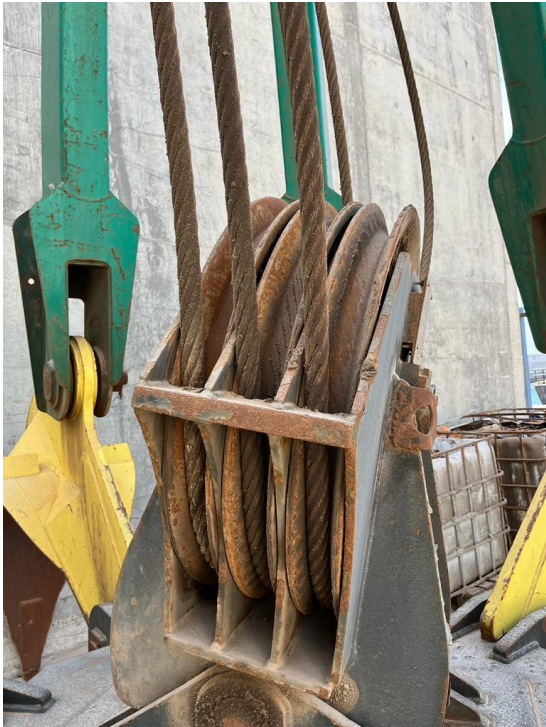

**BENDEZU
PORT
EQUIPMENT**

Bendezu Port Equipment

MAQUINARIA PORTUARIA DE SEGUNDA MANO – USED PORT EQUIPMENT FOR SALE – GEBRAUCHTE HAFENTECHNIK

Guuvn Orange Peel Grab 8 m3

Year: 2014

Lifting Capacity: 8 cbm.

Capacity: 16 Tn.

Weight: 13.600 kg

GOOD WORKING CONDITIONS

Bendezu Port Equipment

MAQUINARIA PORTUARIA DE SEGUNDA MANO – USED PORT EQUIPMENT FOR SALE – GEBRAUCHTE HAFENTECHNIK

Guuven Orange Peel Grab 8 m3

ventas@suministrosportuarios.com ; info@bendezu.com ; +34 679 449 189; +34 952 807 144; +49 176 727 176 54