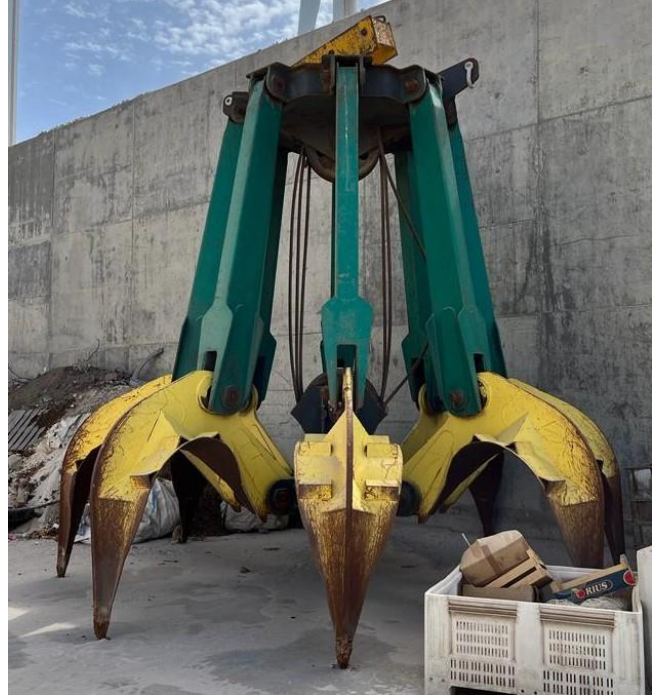

**BENDEZU
PORT
EQUIPMENT**

Bendezu Port Equipment

MAQUINARIA PORTUARIA DE SEGUNDA MANO – USED PORT EQUIPMENT FOR SALE – GEBRAUCHTE HAFENTECHNIK

Guuvn Orange Peel Grab 8 m3

Year: 2014

Lifting Capacity: 8 cbm.

Capacity: 16 Tn.

Weight: 13.600 kg

GOOD WORKING CONDITIONS

Bendezu Port Equipment

MAQUINARIA PORTUARIA DE SEGUNDA MANO – USED PORT EQUIPMENT FOR SALE – GEBRAUCHTE HAFENTECHNIK

Guuven Orange Peel Grab 8 m3

ventas@suministrosportuarios.com ; info@bendezu.com ; +34 679 449 189; +34 952 807 144; +49 176 727 176 54