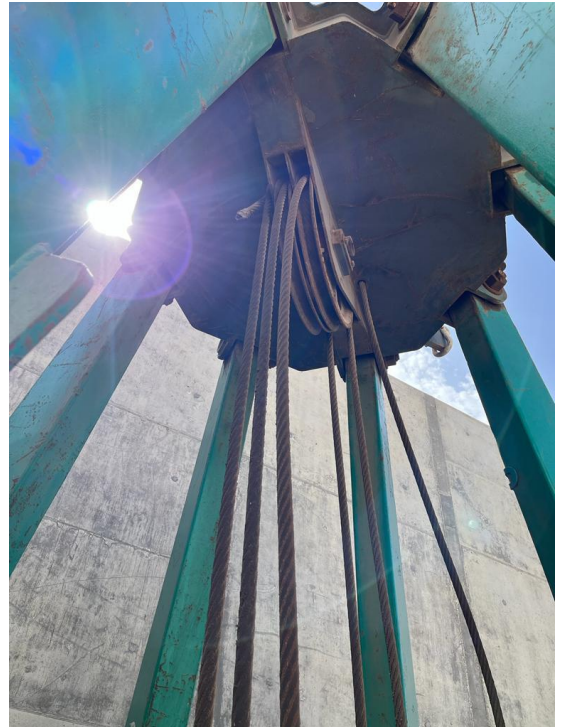

**BENDEZU
PORT
EQUIPMENT**

Bendezu Port Equipment

MAQUINARIA PORTUARIA DE SEGUNDA MANO – USED PORT EQUIPMENT FOR SALE – GEBRAUCHTE HAFENTECHNIK

Guuvn Orange Peel Grab 8 m3

Year: 2014

Lifting Capacity: 8 cbm.

Capacity: 16 Tn.

Weight: 13.600 kg

GOOD WORKING CONDITIONS

Bendezu Port Equipment

MAQUINARIA PORTUARIA DE SEGUNDA MANO – USED PORT EQUIPMENT FOR SALE – GEBRAUCHTE HAFENTECHNIK

Guuven Orange Peel Grab 8 m3

ventas@suministrosportuarios.com ; info@bendezu.com ; +34 679 449 189; +34 952 807 144; +49 176 727 176 54