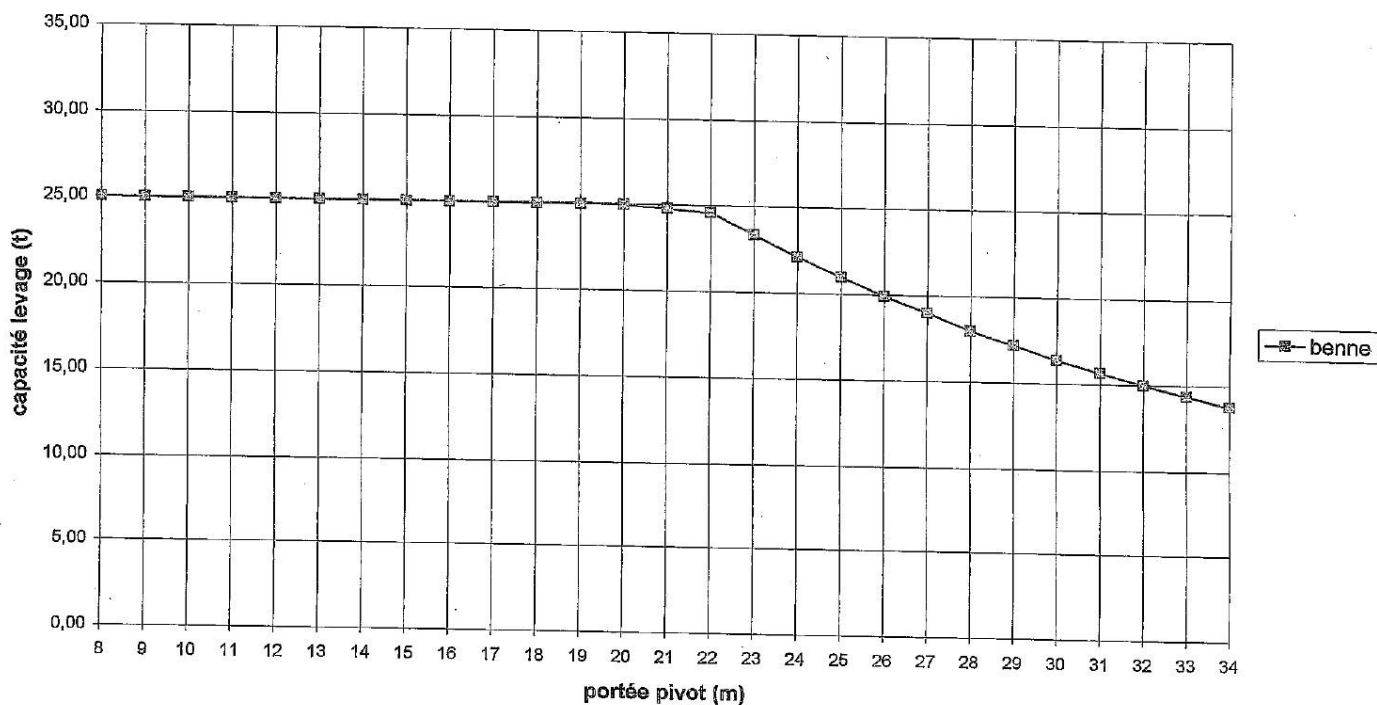

BENDEZU
PORT
EQUIPMENT

Bendezu Port Equipment

MAQUINARIA PORTUARIA DE SEGUNDA MANO – USED PORT EQUIPMENT FOR SALE – GEBRAUCHTE HAFENTECHNIK

ITALGRU GS 650 P

GRUE ITALGRU GS 650P - BENNE 1800

ventas@suministrosportuarios.com

info@bendezu.com

+34 679 449 189

+49 176 727 176 54