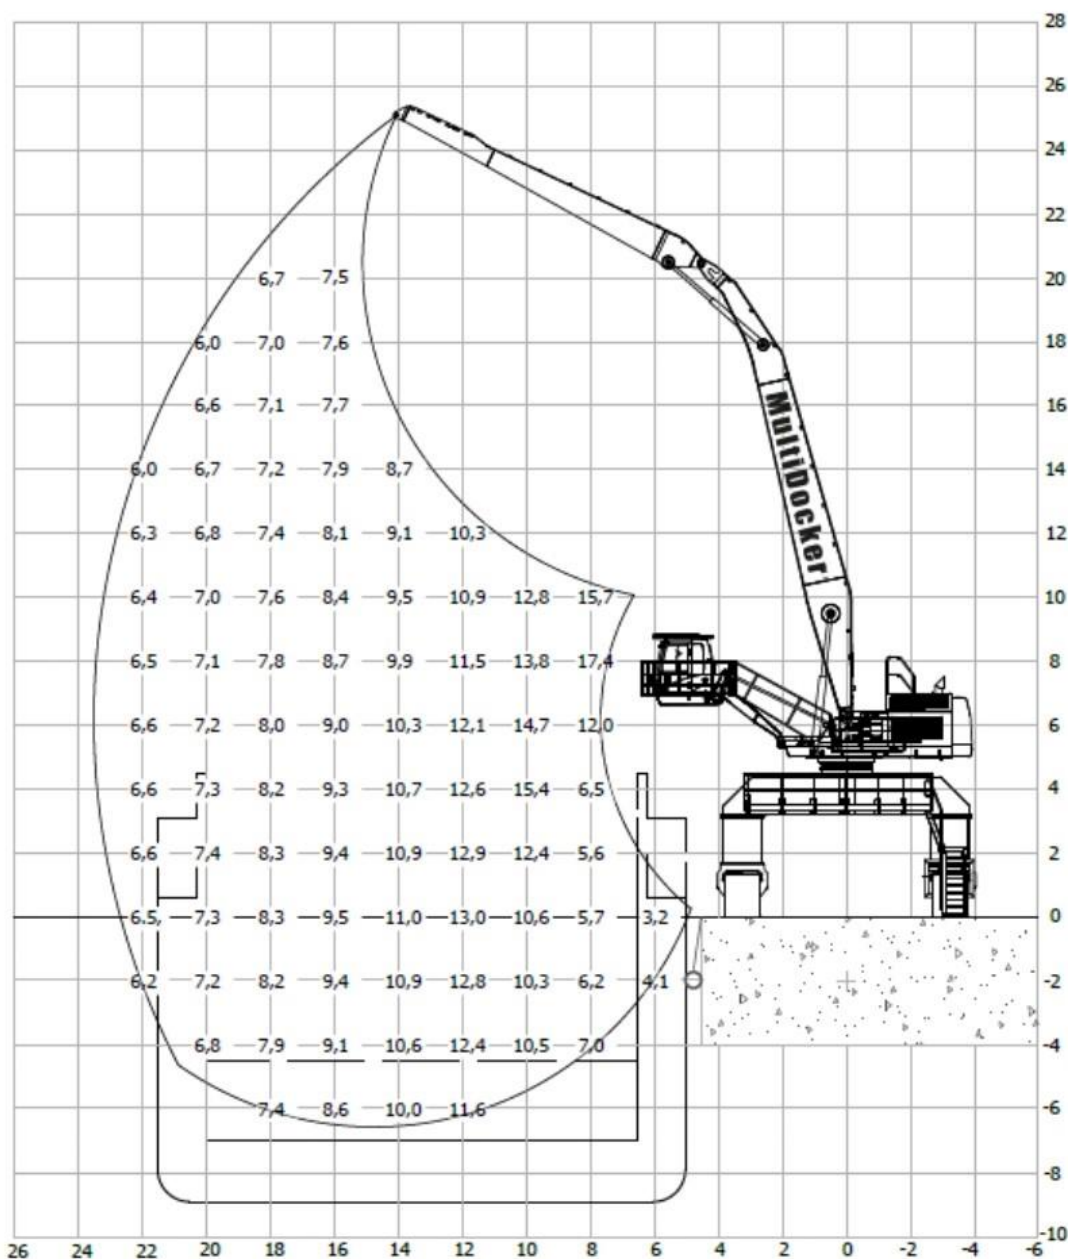

Multidocker CH 74 D

Year: 2013

Working hours: 8.000 hrs

CAT 374D

Weight ca 97 ton

Reach : 23,1 meter* Reach can be
extended to 25 meter

Boom : 15,0 meter

Stick : 10,6 meter

Hydraulic cab raiser MultiLift

Undercarriage raiser MG6000C

GOOD WORKING CONDITIONS

Multidocker CH 74 D

Lifting capacity table, unit tonne = 1.000 kg

The lifting capacities are measured at 360° in the stick end-joint. The above values have been calculated in compliance with SS-EN 13001. They do not exceed 87% of the hydraulic lifting capacity or 75% of the tipping load, with the machine on firm, level ground.