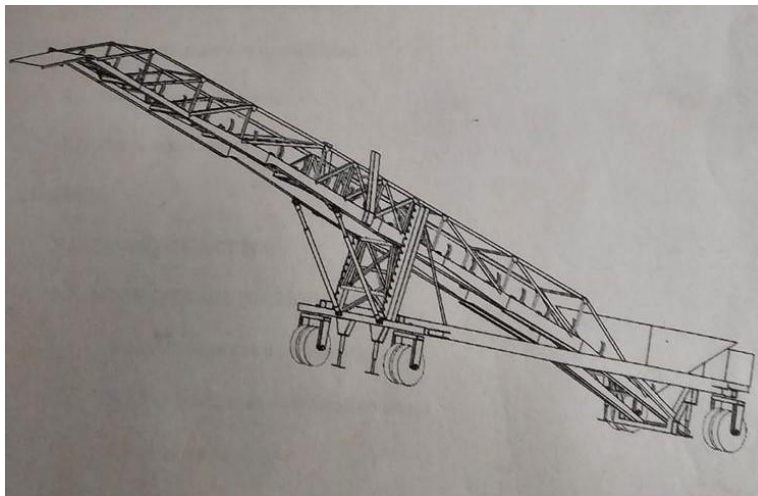

Cinta transportadora/Conveyer 30 m.

30 mts.

14 adjustable highest point

Width: 1,50 mts.