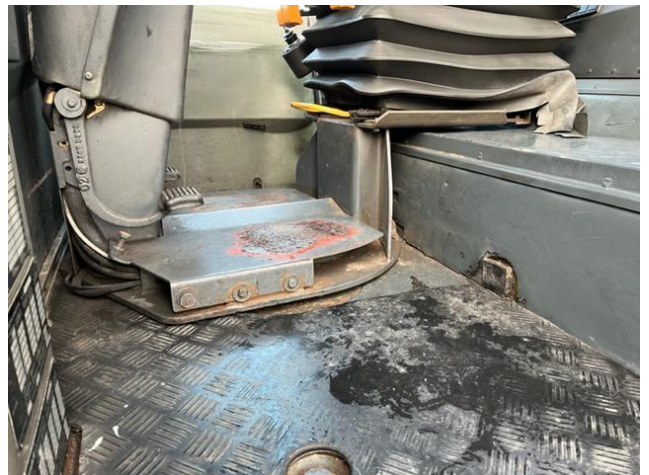

**BENDEZU
PORT
EQUIPMENT**

Bendezu Port Equipment

MAQUINARIA PORTUARIA DE SEGUNDA MANO – USED PORT EQUIPMENT FOR SALE – GEBRAUCHTE HAFENTECHNIK

Terminal Trucks 4 x 4 Terberg RT 282

ventas@suministrosportuarios.com ; info@bendezu.com ; +34 679 449 189; +34 952 807 144; +49 176 727 176 54

Bendezu Suministros Portuarios E Industriales S.L.; B92502483; Cmno. Padre Cura 15, Blq. Oasis II, 1ºC; 29680 Estepona (Málaga) España