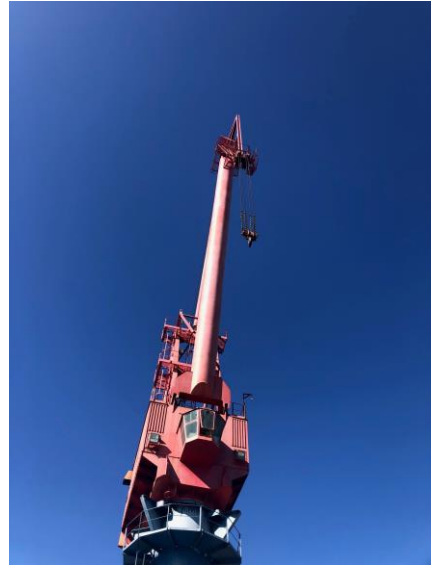

BENDEZU
PORT
EQUIPMENT

Bendezu Port Equipment

MAQUINARIA PORTUARIA DE SEGUNDA MANO – USED PORT EQUIPMENT FOR SALE – GEBRAUCHTE HAFENTECHNIK

Rail Mounted Slewing Crane

ventas@suministrosportuarios.com

info@bendezu.com

+34 679 449 189

+49 176 727 176 54