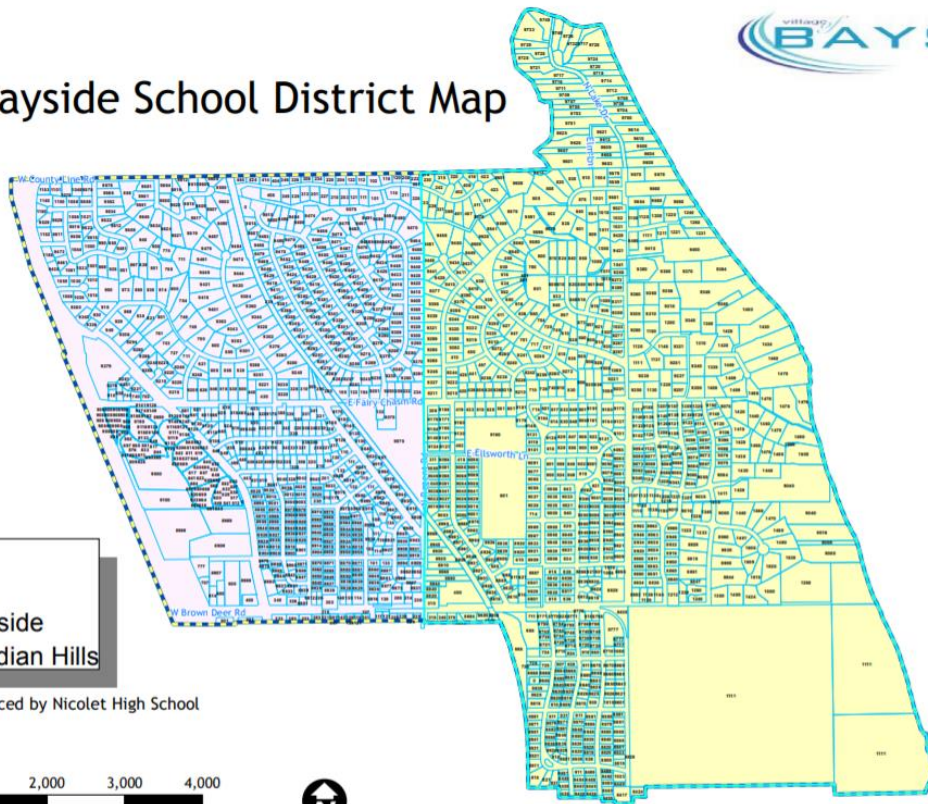

School District Map

Village of Bayside School District Map

School_Districts	Dis_Name
Yellow	Fox Point - Bayside
Light Blue	Maple Dale - Indian Hills

Note: All of Bayside is serviced by Nicolet High School