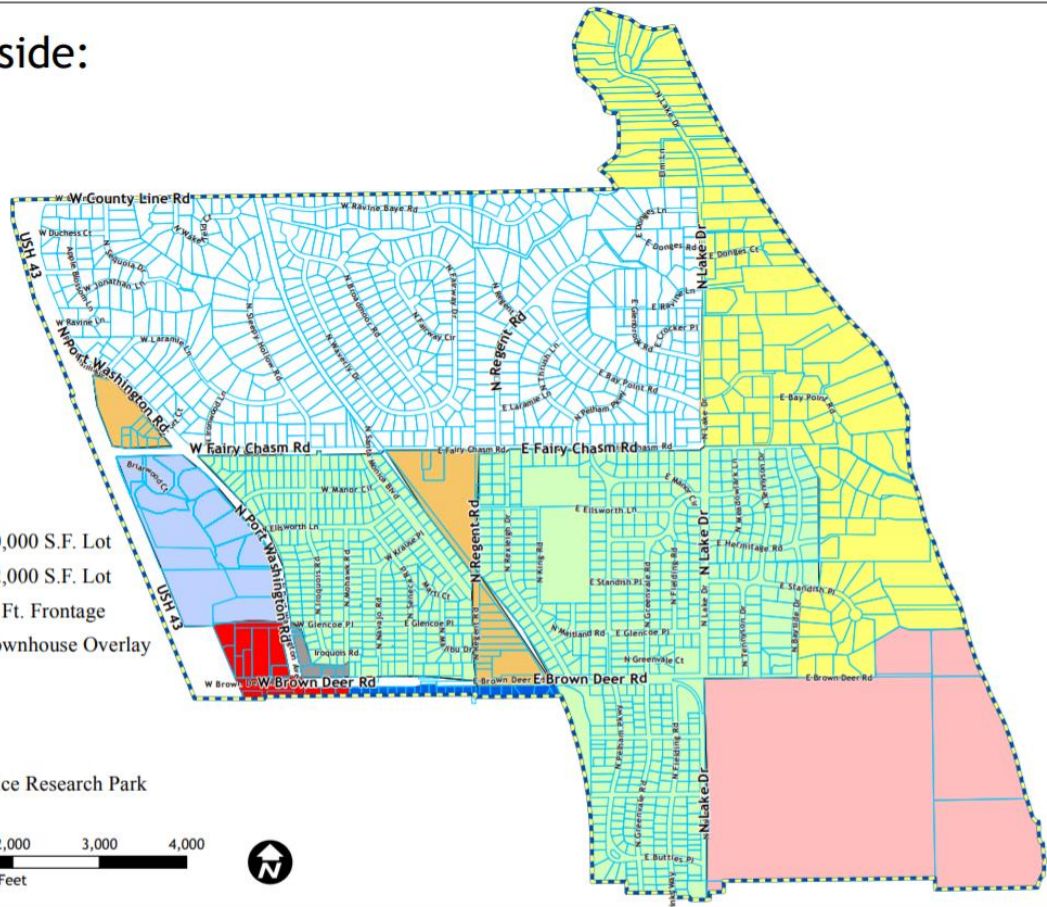

## Official Village Map

# Zoning Map

## Village of Bayside: Zoning Map

### Legend

Zoning Map

District

- A - Residential District; 40,000 S.F. Lot
- B - Residential District; 22,000 S.F. Lot
- C - Residential District; 85 Ft. Frontage
- C - Residential District; Townhouse Overlay
- D - Business District
- D-1 - Business District
- E - Institutional District
- F - Dwelling Overlay; Office Research Park
- G - Nature Center