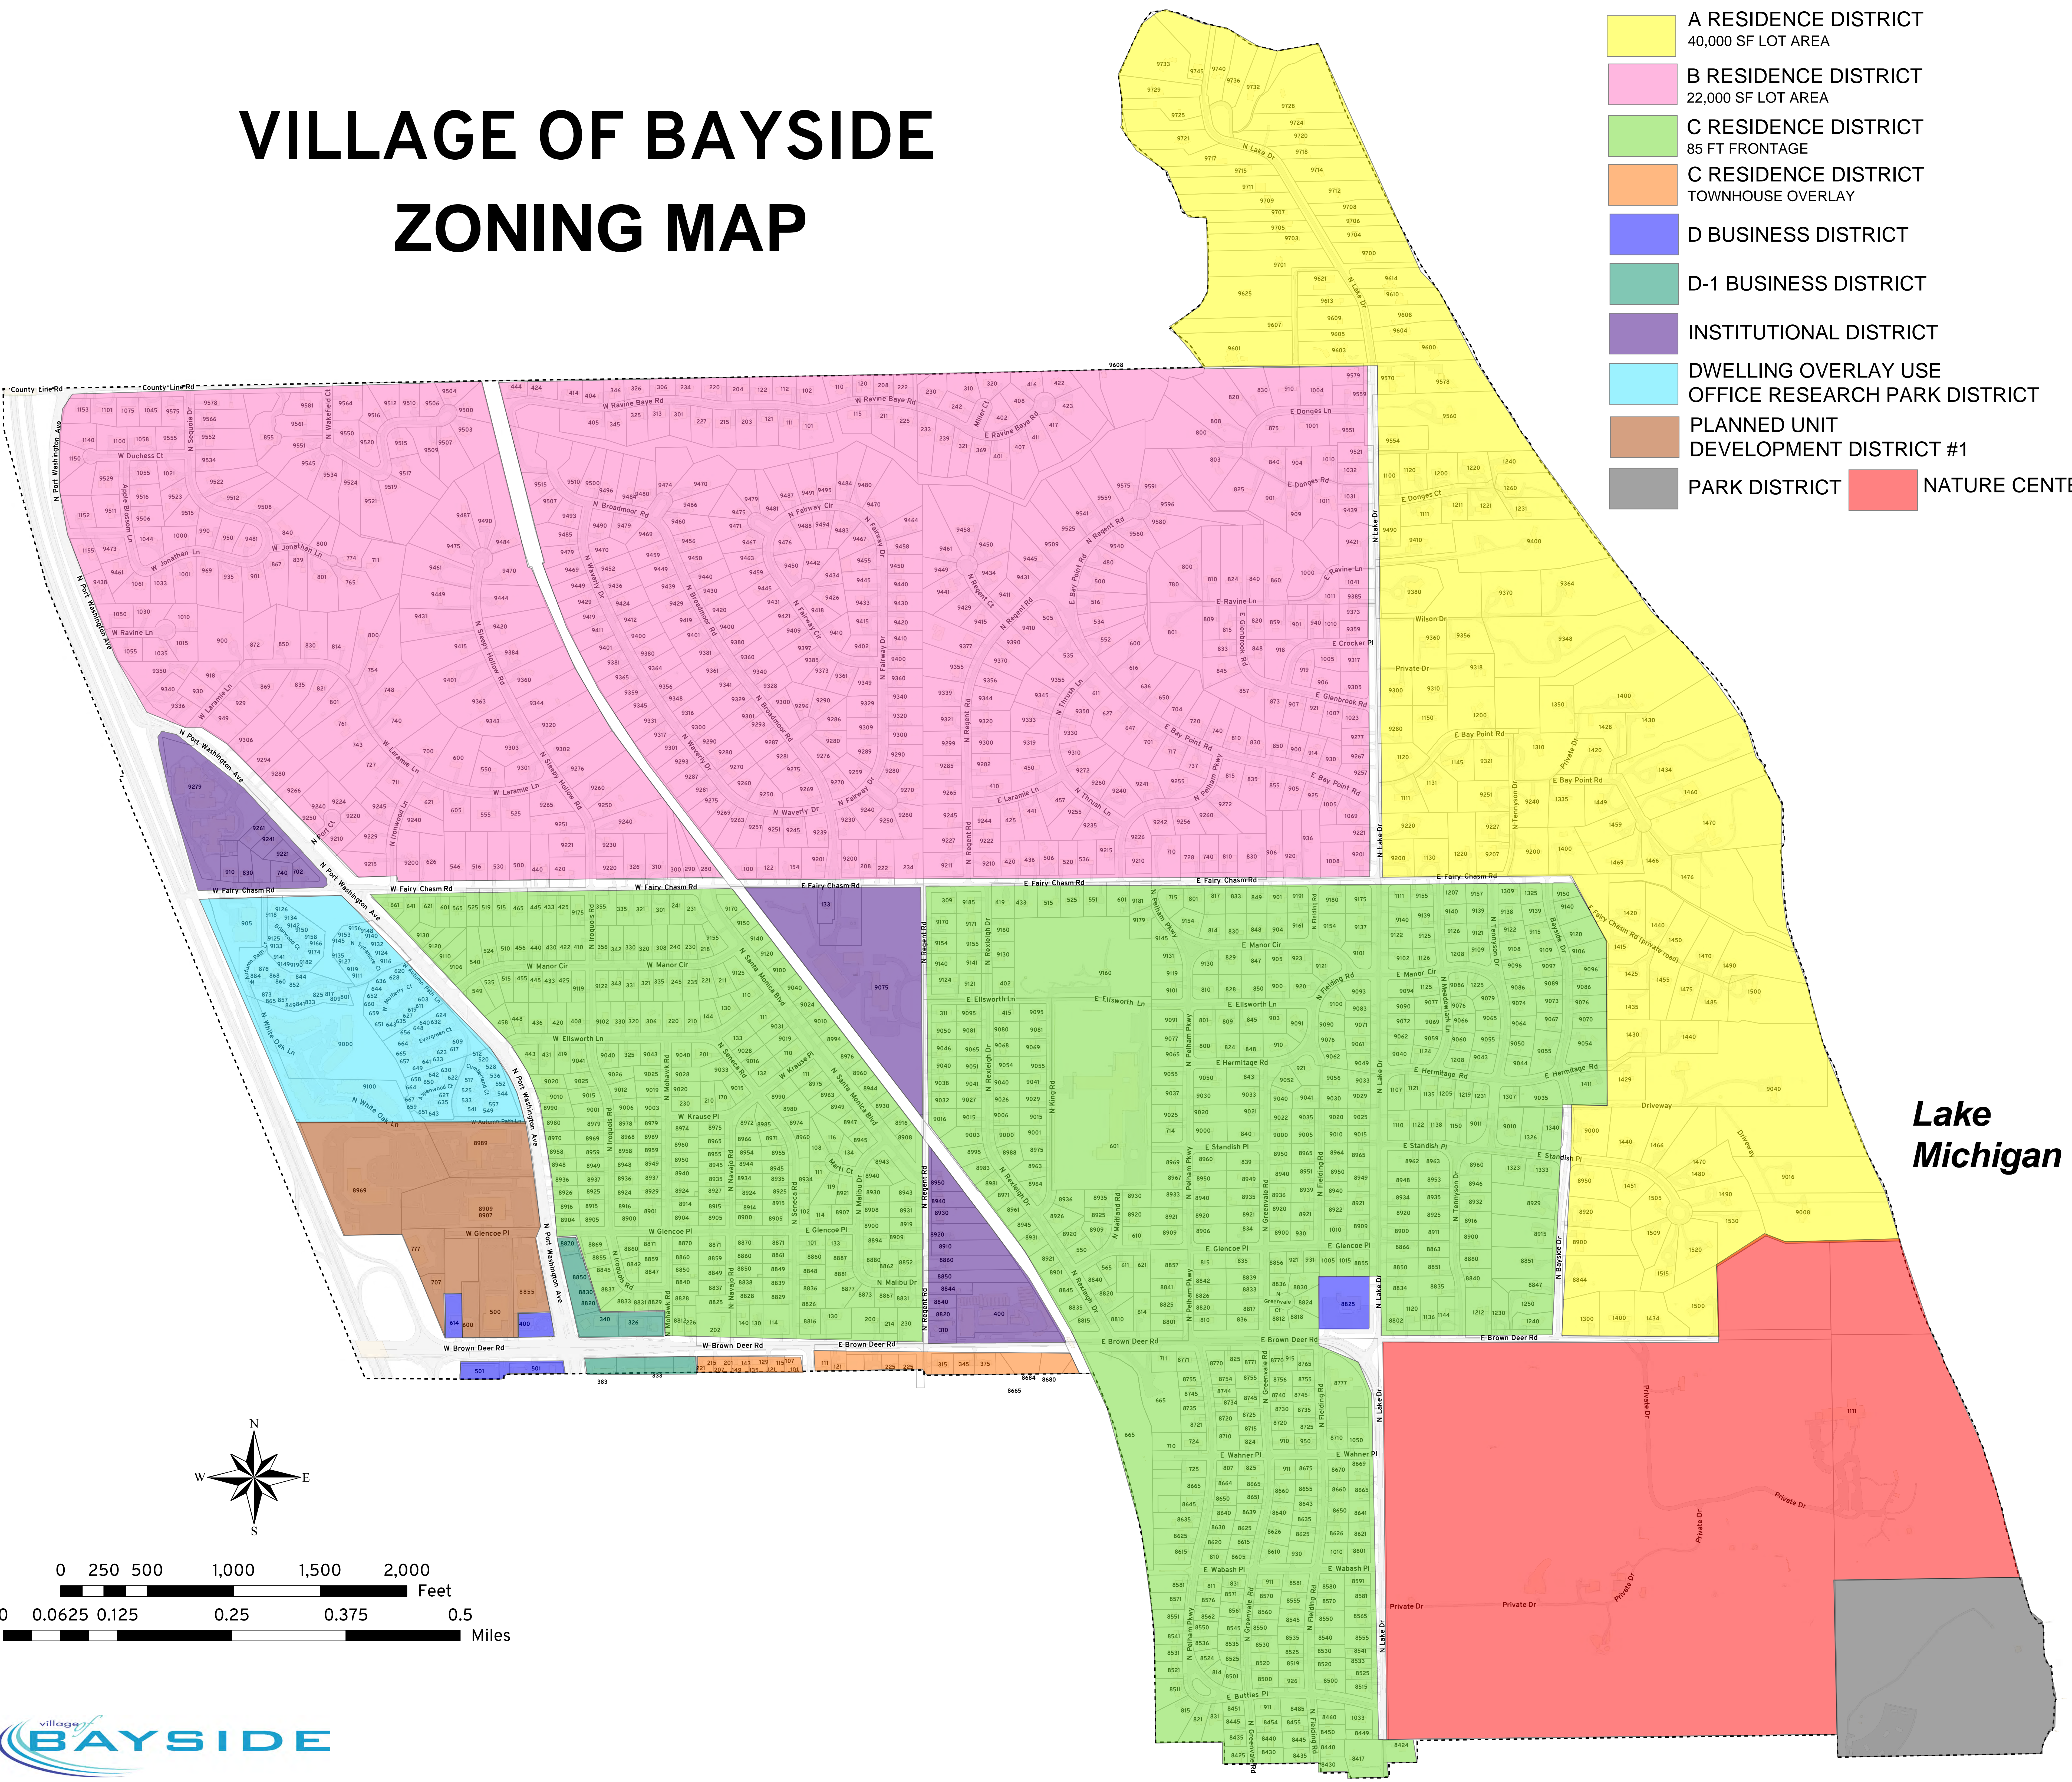

# VILLAGE OF BAYSIDE ZONING MAP

- A RESIDENCE DISTRICT  
40,000 SF LOT AREA
- B RESIDENCE DISTRICT  
22,000 SF LOT AREA
- C RESIDENCE DISTRICT  
85 FT FRONTAGE
- C RESIDENCE DISTRICT  
TOWNHOUSE OVERLAY
- D BUSINESS DISTRICT
- D-1 BUSINESS DISTRICT
- INSTITUTIONAL DISTRICT
- DWELLING OVERLAY USE  
OFFICE RESEARCH PARK DISTRICT
- PLANNED UNIT  
DEVELOPMENT DISTRICT #1
- PARK DISTRICT
- NATURE CENTER

Lake Michigan