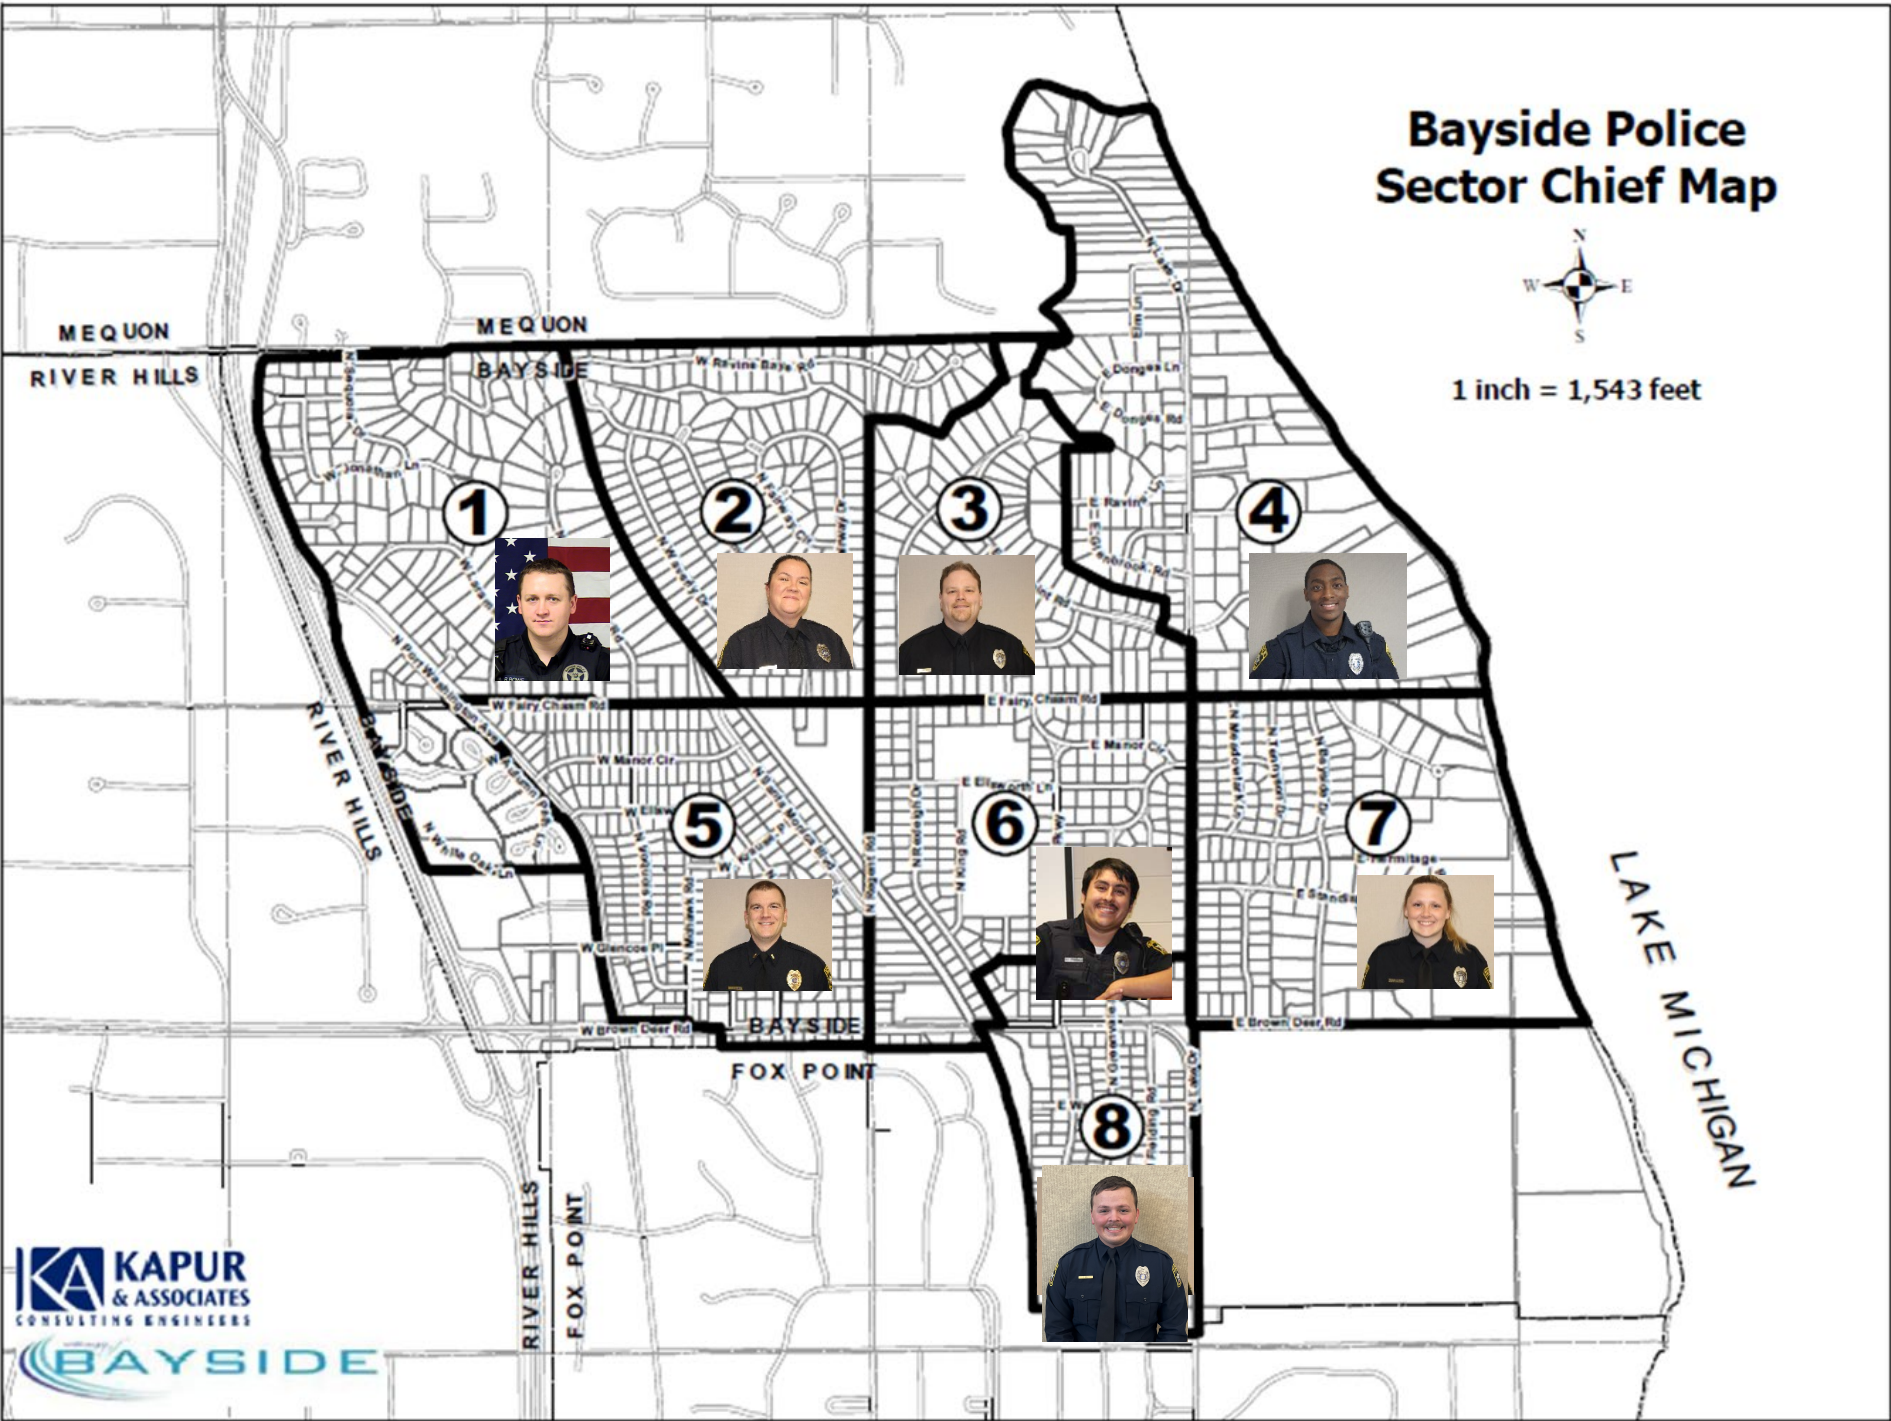

Bayside Police Sector Chief Map

1 inch = 1,543 feet

1

2

3

4

5

6