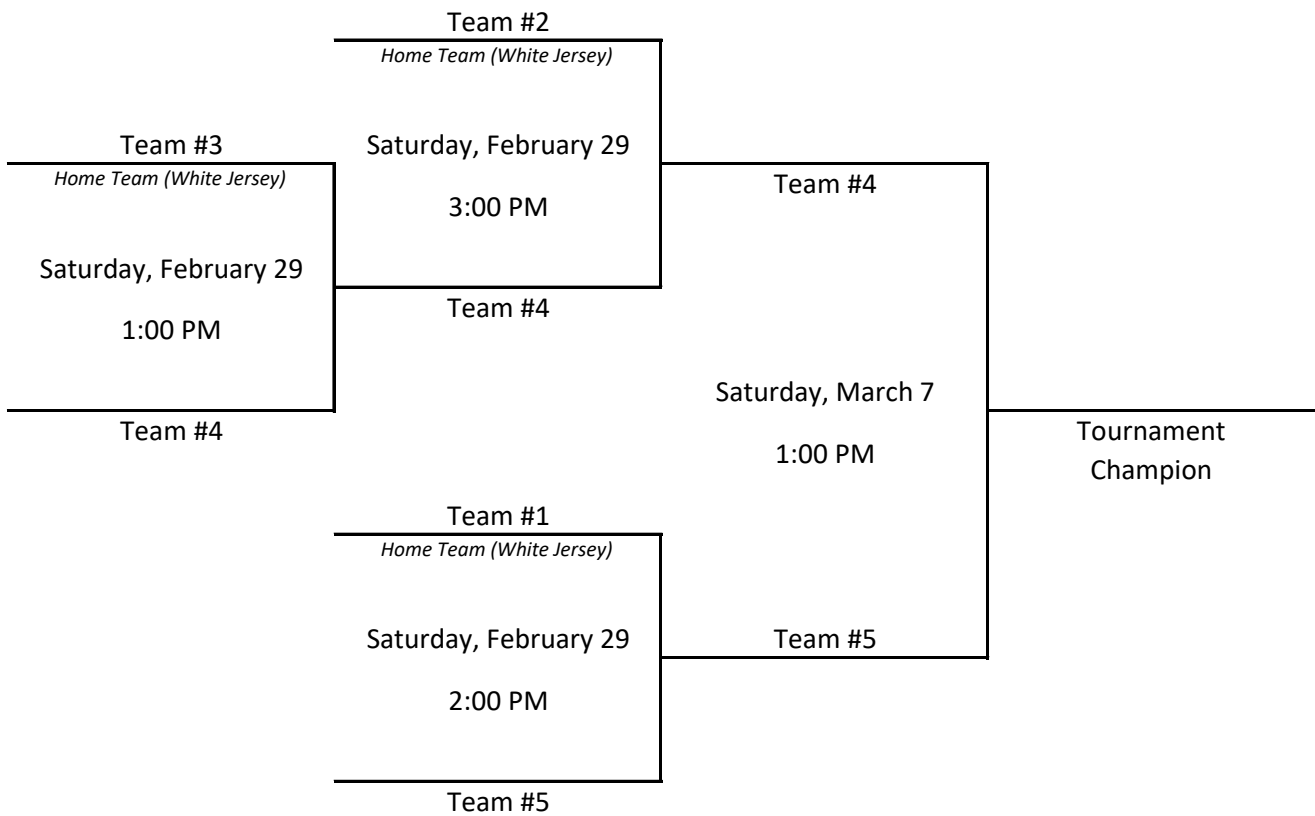

BEDFORD PARKS AND RECREATION JR CAVS 6TH-8TH GRADE TOURNAMENT SCHEDULE

Higher Seed is Home Team = White Jersey
Heskett Middel School, 5771 Perkins Road