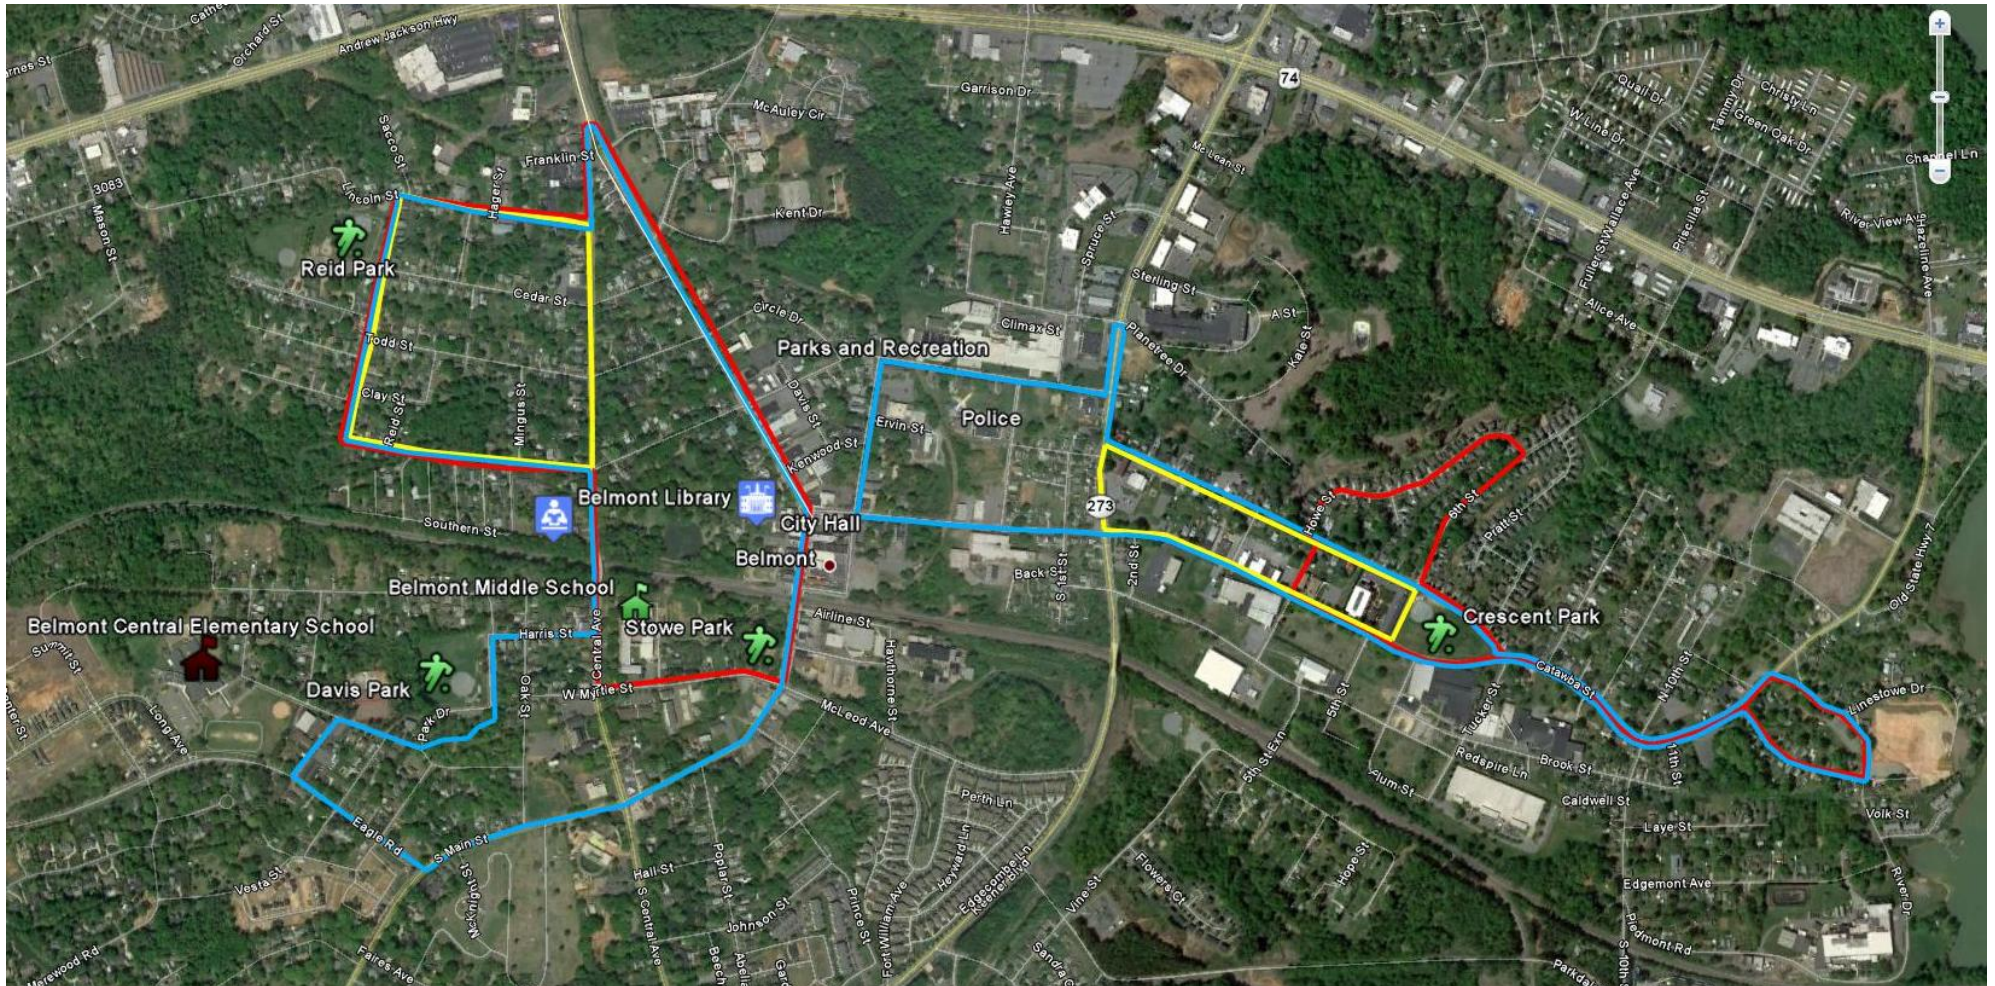

Belmont Walking Routes

Legend

1 mile route = 

2 mile route = 

3 mile route = 

There are signs marking the routes at intersections and turns in the routes.

EatSmartMoveMoreNC.gov