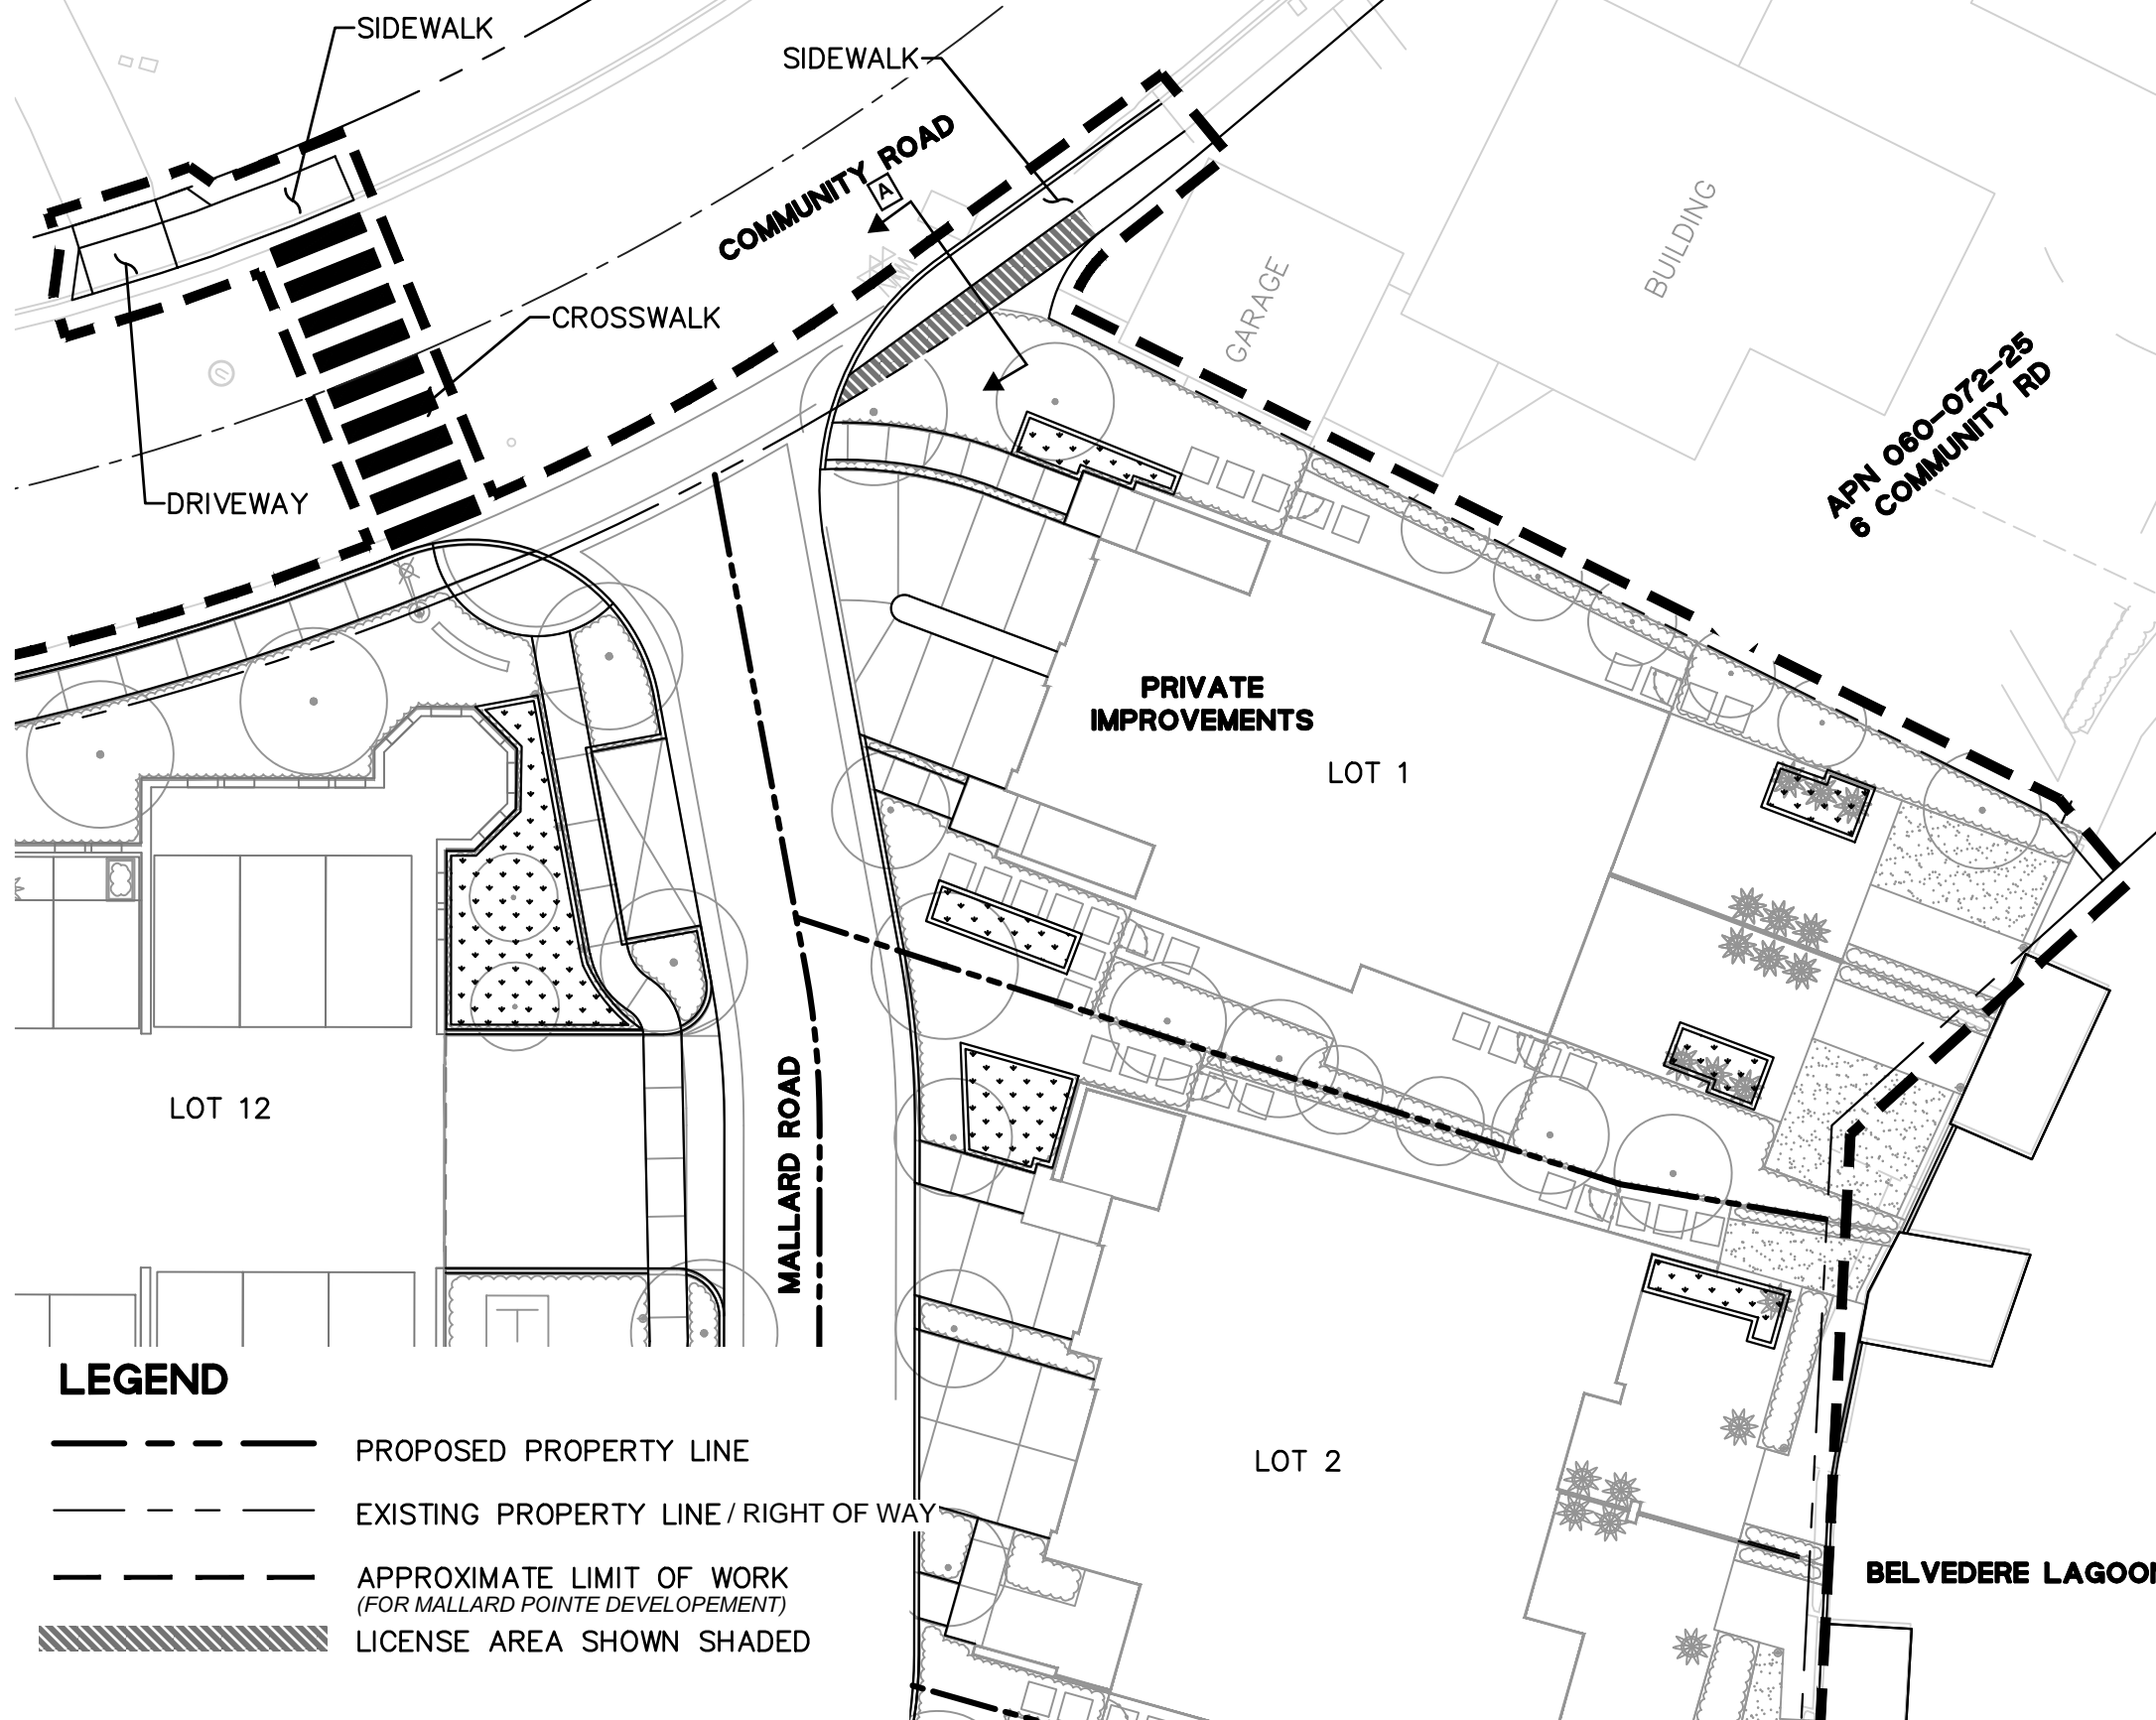

APN 060-071-01
 BELVEDERE PARK
 450 SAN RAFAEL AVENUE

LEGEND

- PROPOSED PROPERTY LINE
- EXISTING PROPERTY LINE / RIGHT OF WAY
- APPROXIMATE LIMIT OF WORK (FOR MALLARD POINTE DEVELOPEMENT)
- LICENSE AREA SHOWN SHADED