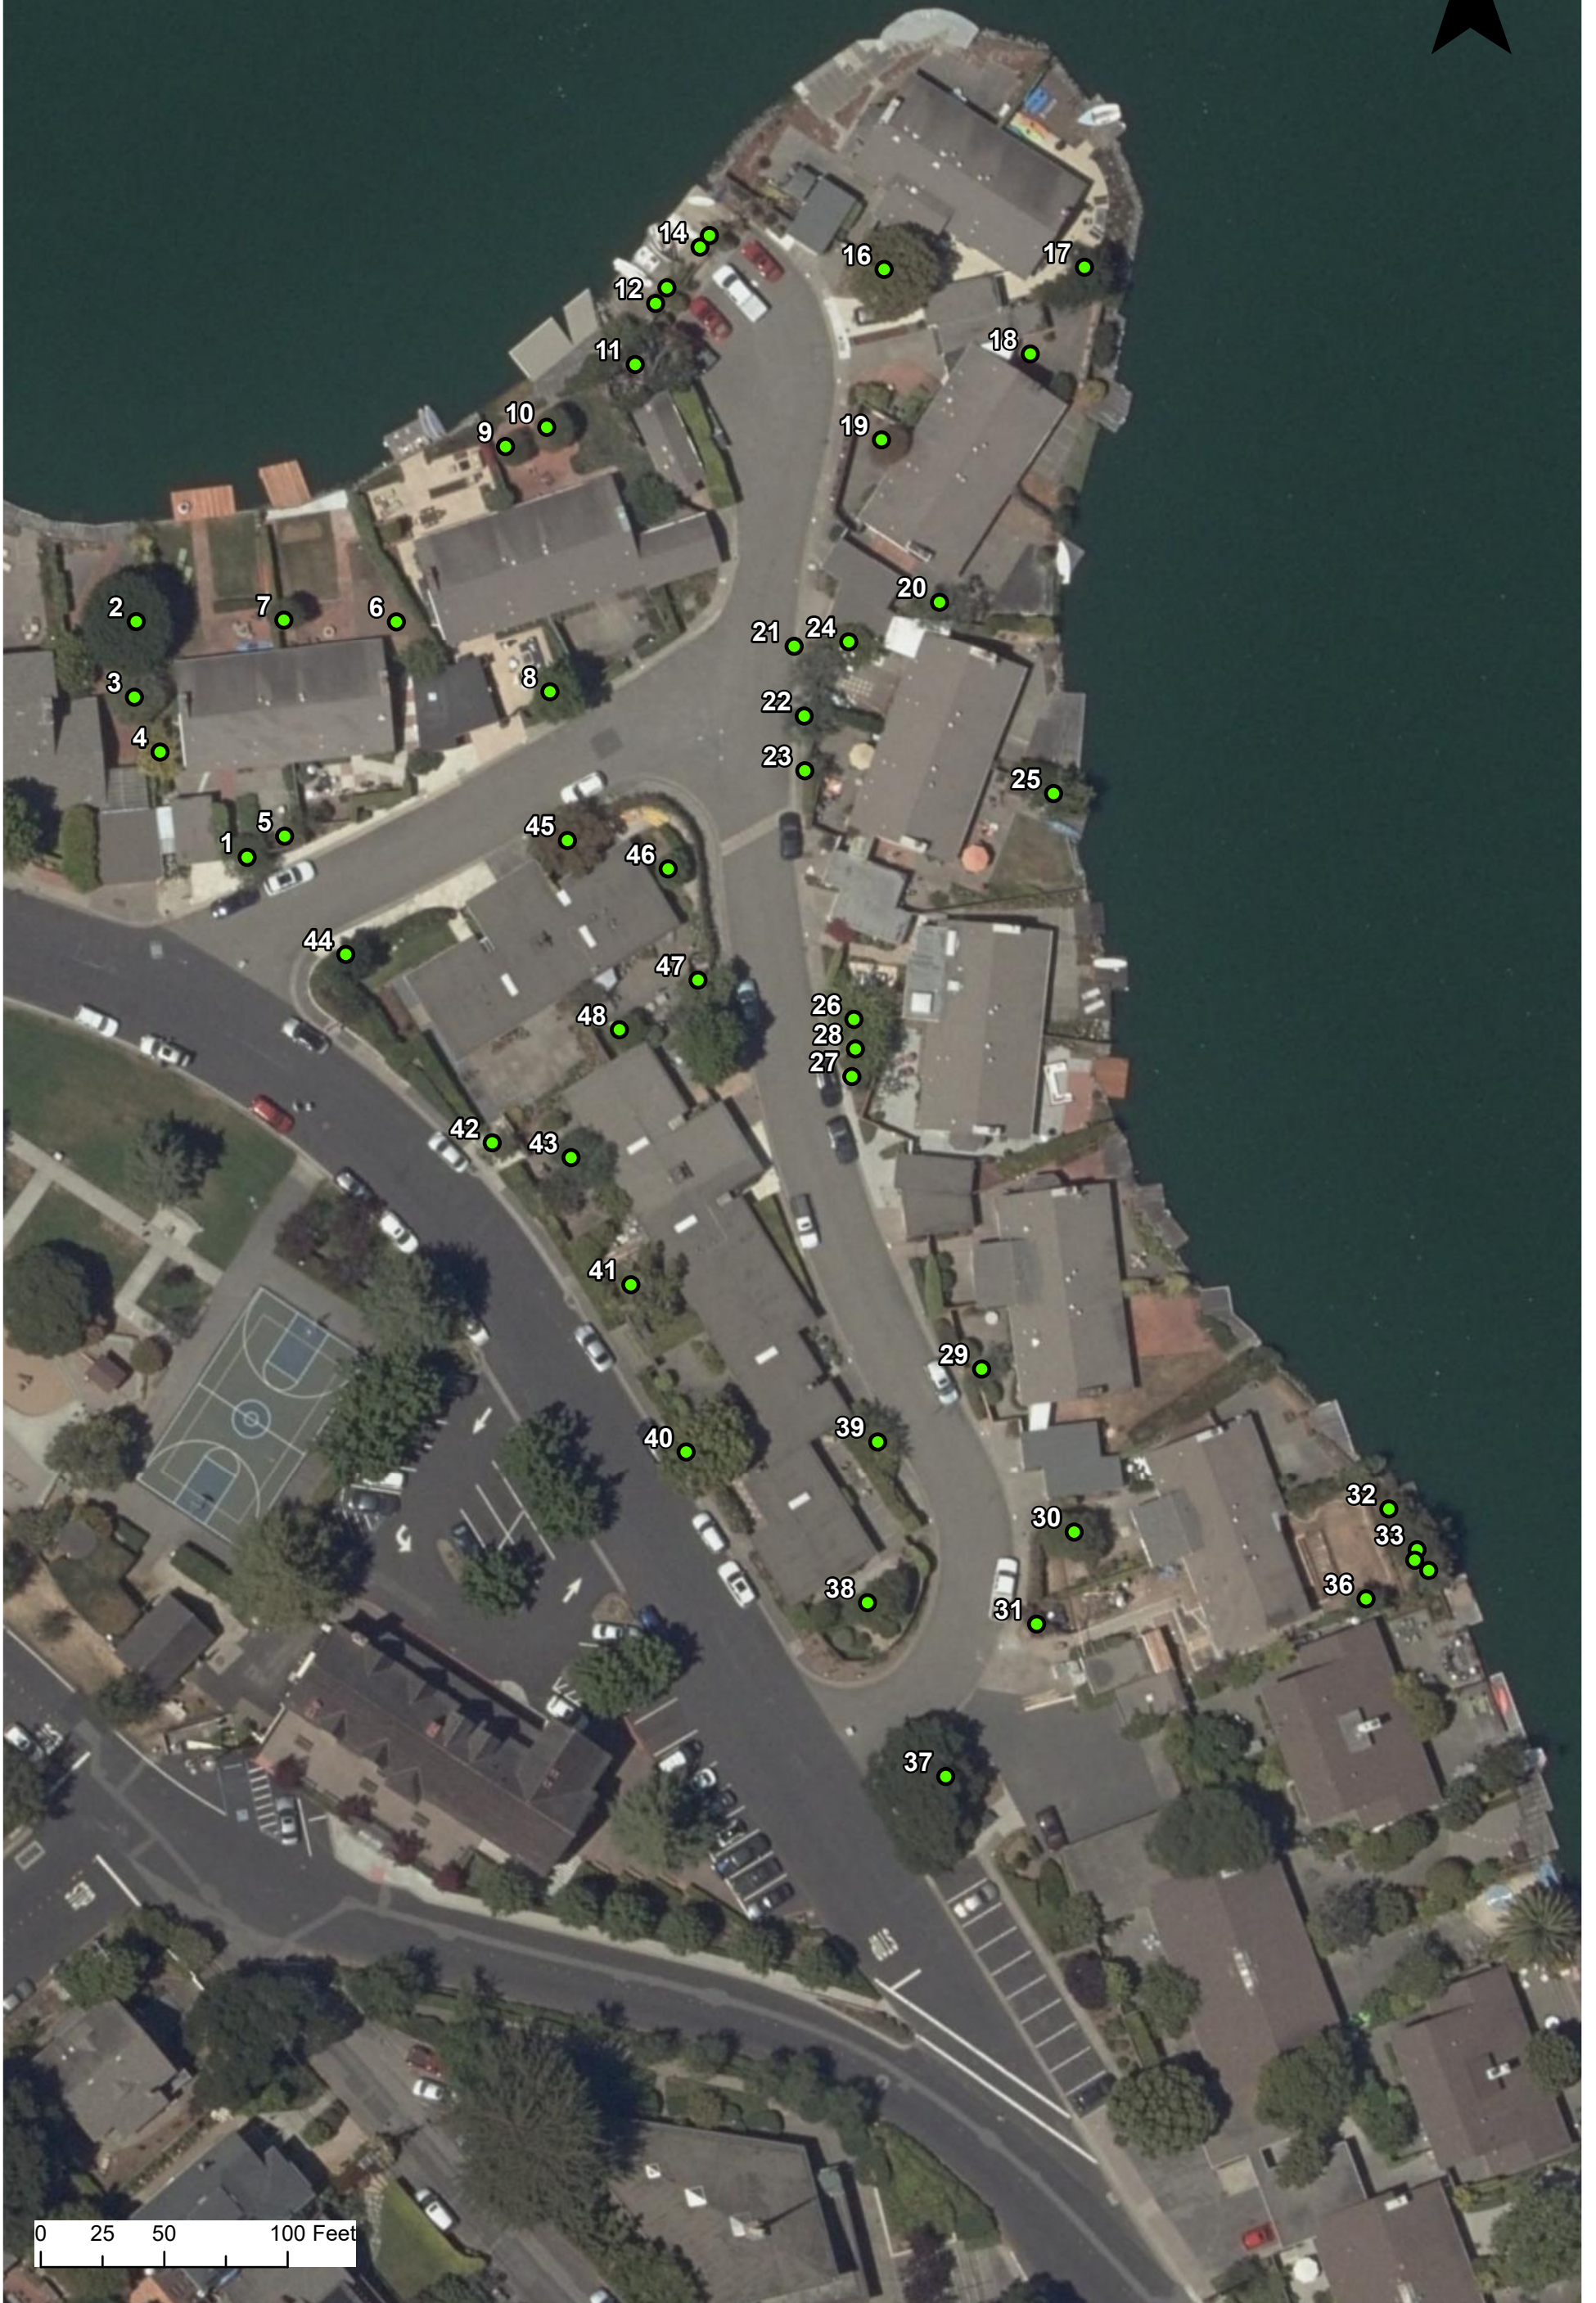

# Mallard Pointe Tree Map

0 25 50 100 Feet