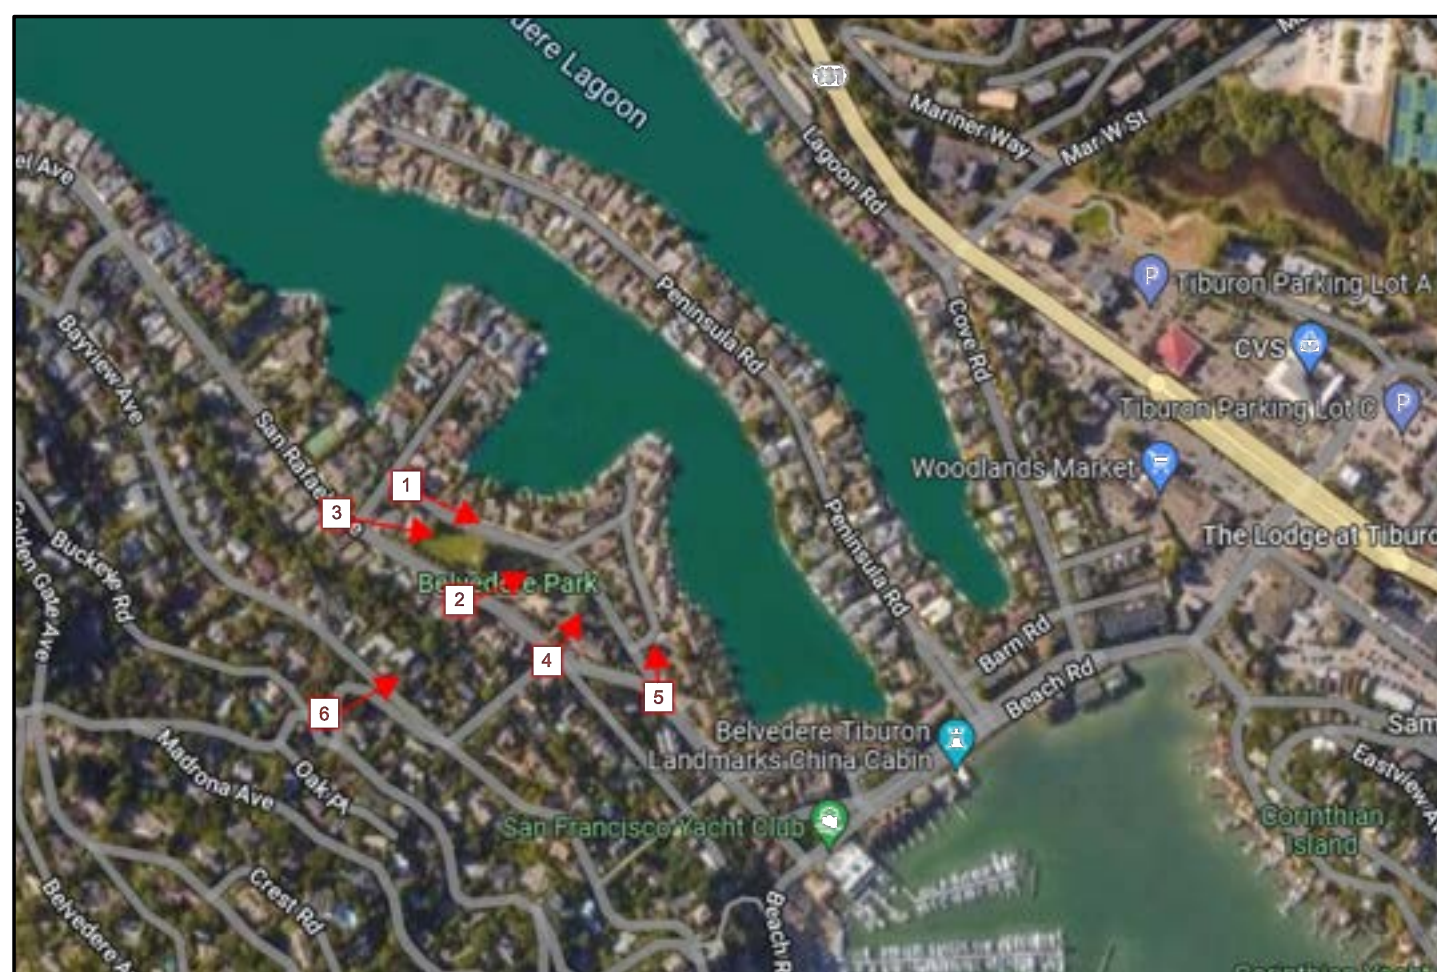

VIEW SOUTHEAST FROM COMMUNITY ROAD

Proposed

Existing

VANTAGE POINT KEY MAP

VIEW SOUTHEAST FROM SAN RAFAEL AVE.

Ghosted

Proposed

Existing

ADDITIONAL PHOTOSIMULATIONS

MALLARD POINTE

Belvedere, California

May 23, 2022

Graphic Scale

MALLARD POINTE
1951 LLC
Project Sponsor

MISC-1