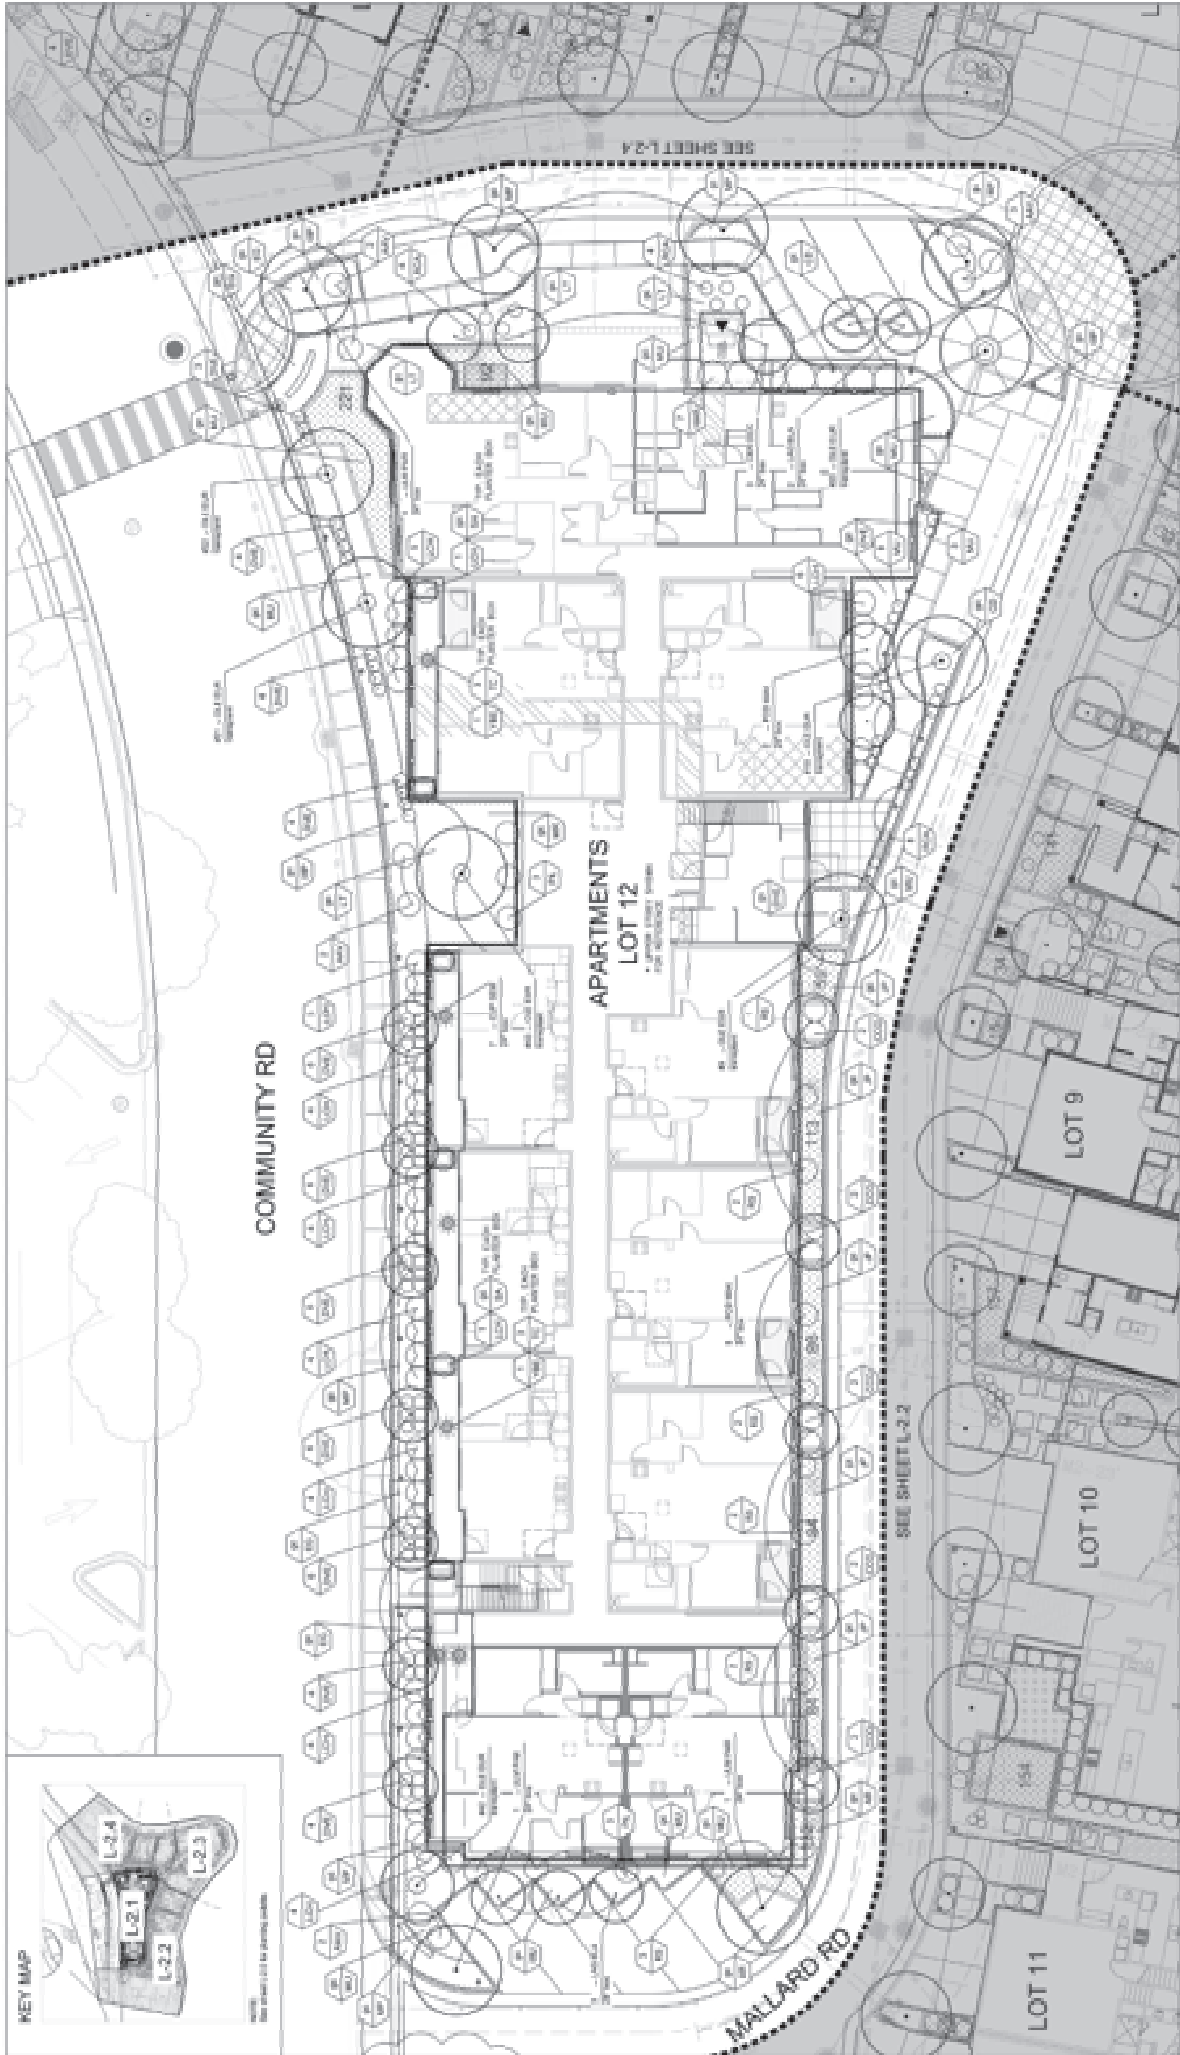

SHEET INDEX

- L-1.0 Landscape and Site Lighting Plan
- C-1.1 Landscape Grading and Elevation Imagery
- L-2.0 Planting Notes
- L-2.1 Planting Plan
- L-2.2 Planting Plan
- L-2.3 Planting Plan
- L-2.4 Planting Plan
- C-3.0 Fencing Plan
- L-4.0 Plant List Imagery
- L-4.1 Plant List Imagery
- L-4.2 Plant List Imagery

BOLLARD LIGHTING

PATH LIGHTING

LANDSCAPE SECTIONS AND MATERIALS IMAGERY

MALLARD POINTE
Belvedere, California

MALLARD POINTE
1951 LLC
Project Sponsor

L-1.1

THE GUZZARDO PARTNERSHIP, INC.
Landscape Architects • Land Planners
San Francisco, CA 94111
415.433.9900

KEY MAP

PLANTING PLAN

MALLARD POINTE
Belvedere, California

MALLARD POINTE
1951 LLC
Project Sponsor

L-2.1

KEY MAP

SEE SHEET L-2.1

APARTMENTS
LOT 12
L-2.2.2R

MALLARD RD

LOT 7

LOT 8

LOT 9

LOT 10

LOT 11

BELVEDERE
LAGOON

PLANTING PLAN